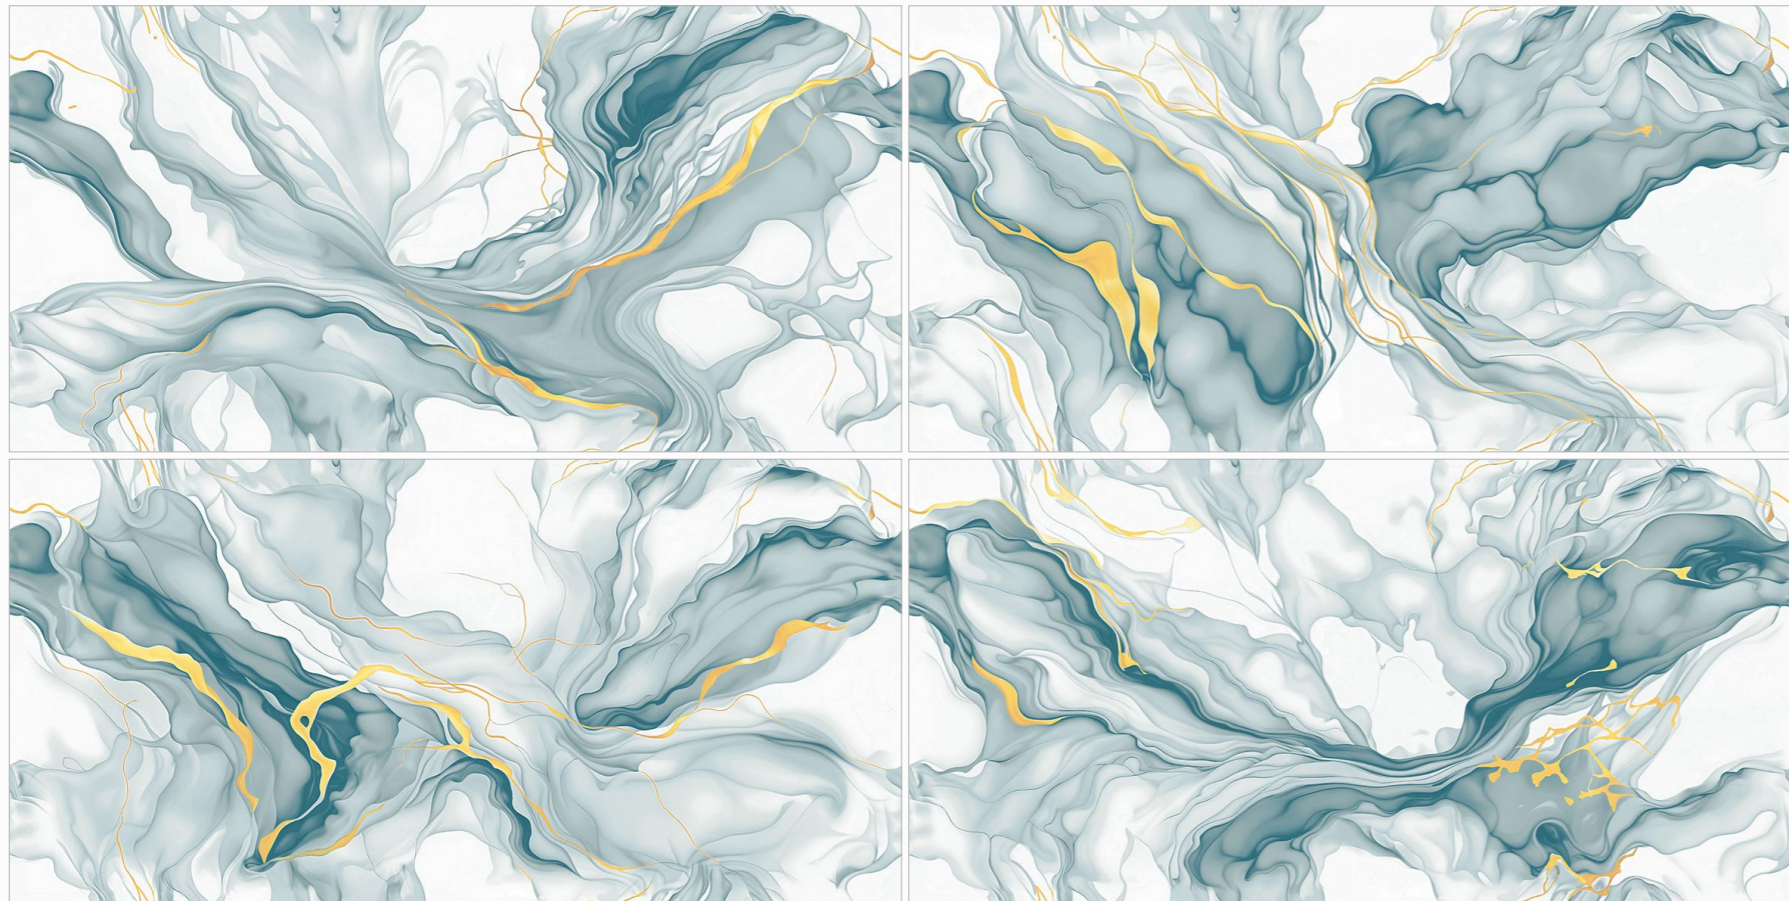

DESIGN NAME  
**HOWLITE GREEN**

**GLOSSY ENDLESS** | **04** | **600X**  
FINISH | RANDOM | 1200MM

DESIGN NAME

**HURRICANE AQUA**

**GLOSSY ENDLESS**  
FINISH

**04**  
RANDOM

**600X**  
1200MM

DESIGN NAME  
**HURRICANE BLUE**