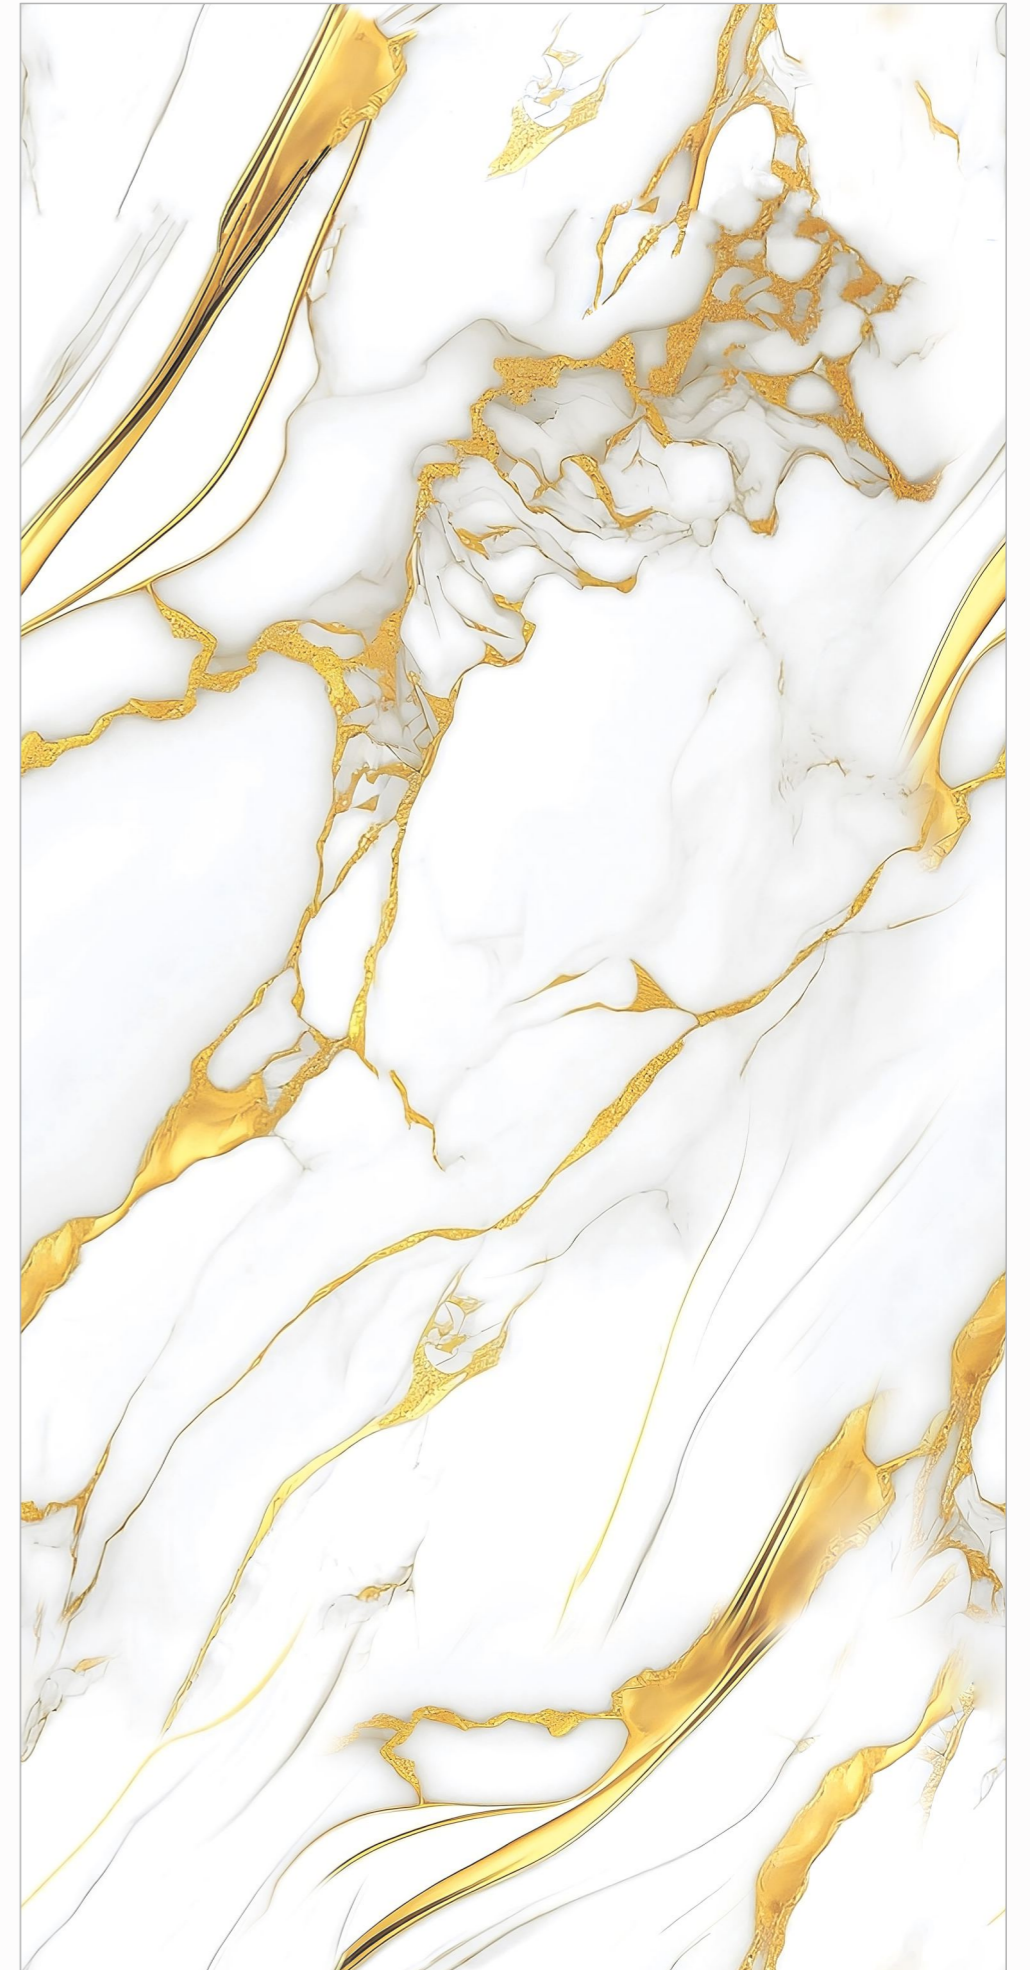

DESIGN NAME
ALPINE GOLD

GLOSSY ENDLESS | **03** | **600X**
FINISH | RANDOM | 1200MM