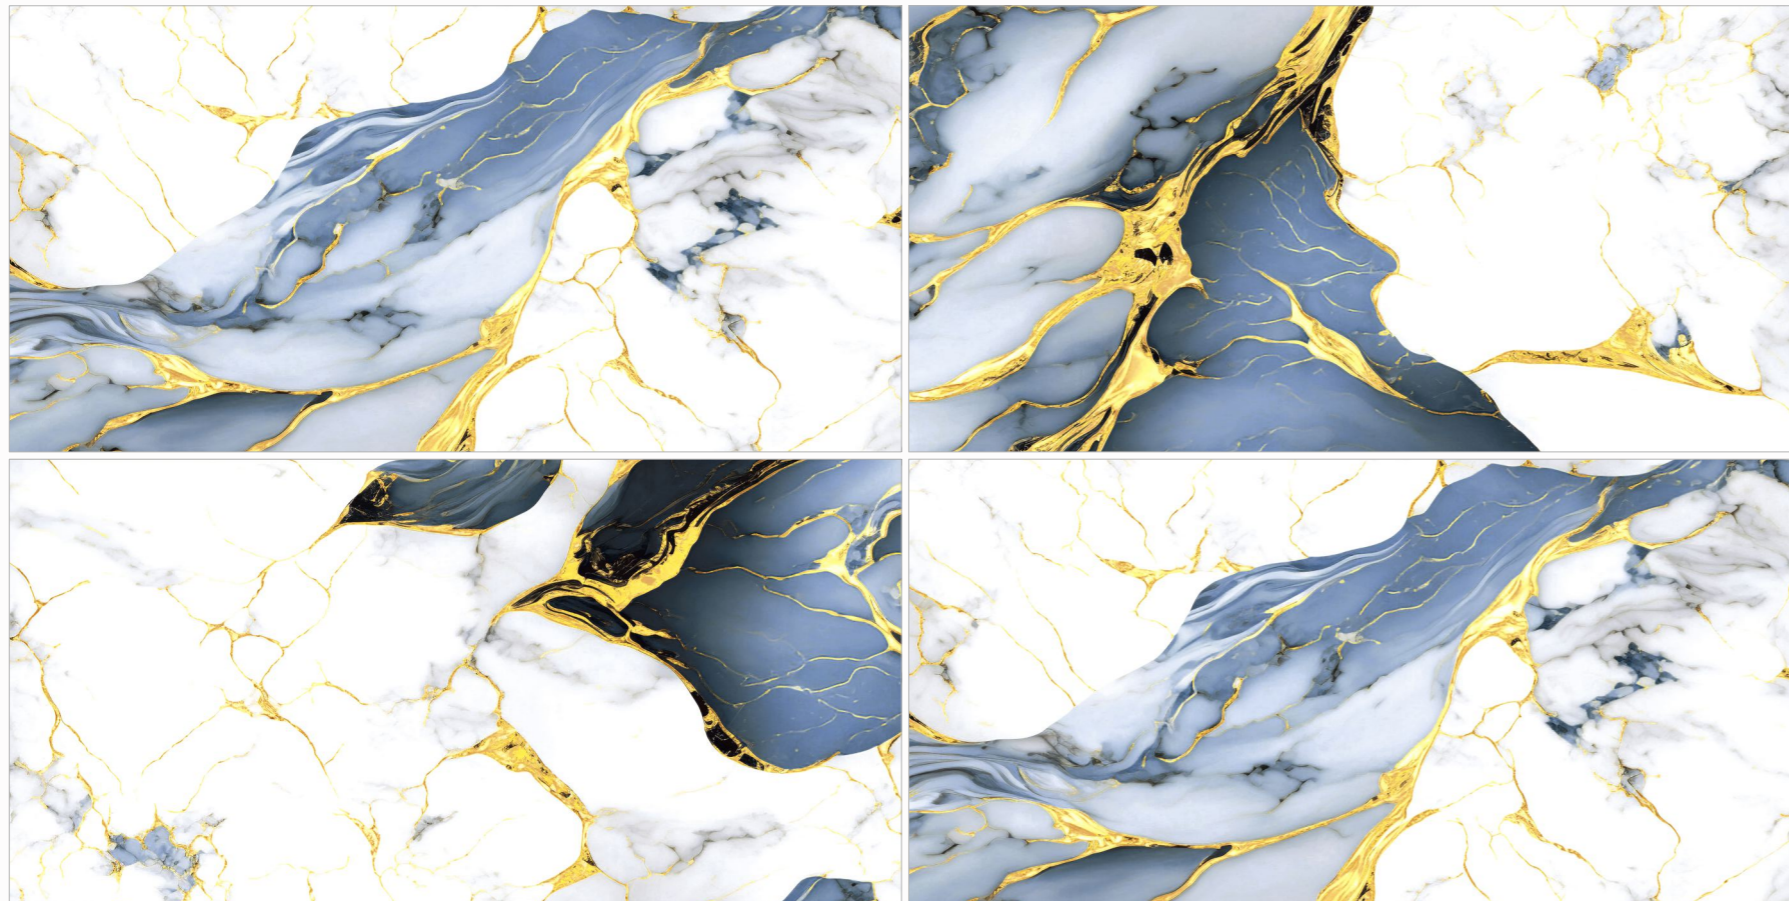

DESIGN NAME
BLISS BLUE

GLOSSY RANDOM | **03** | **600X**
FINISH | RANDOM | 1200MM