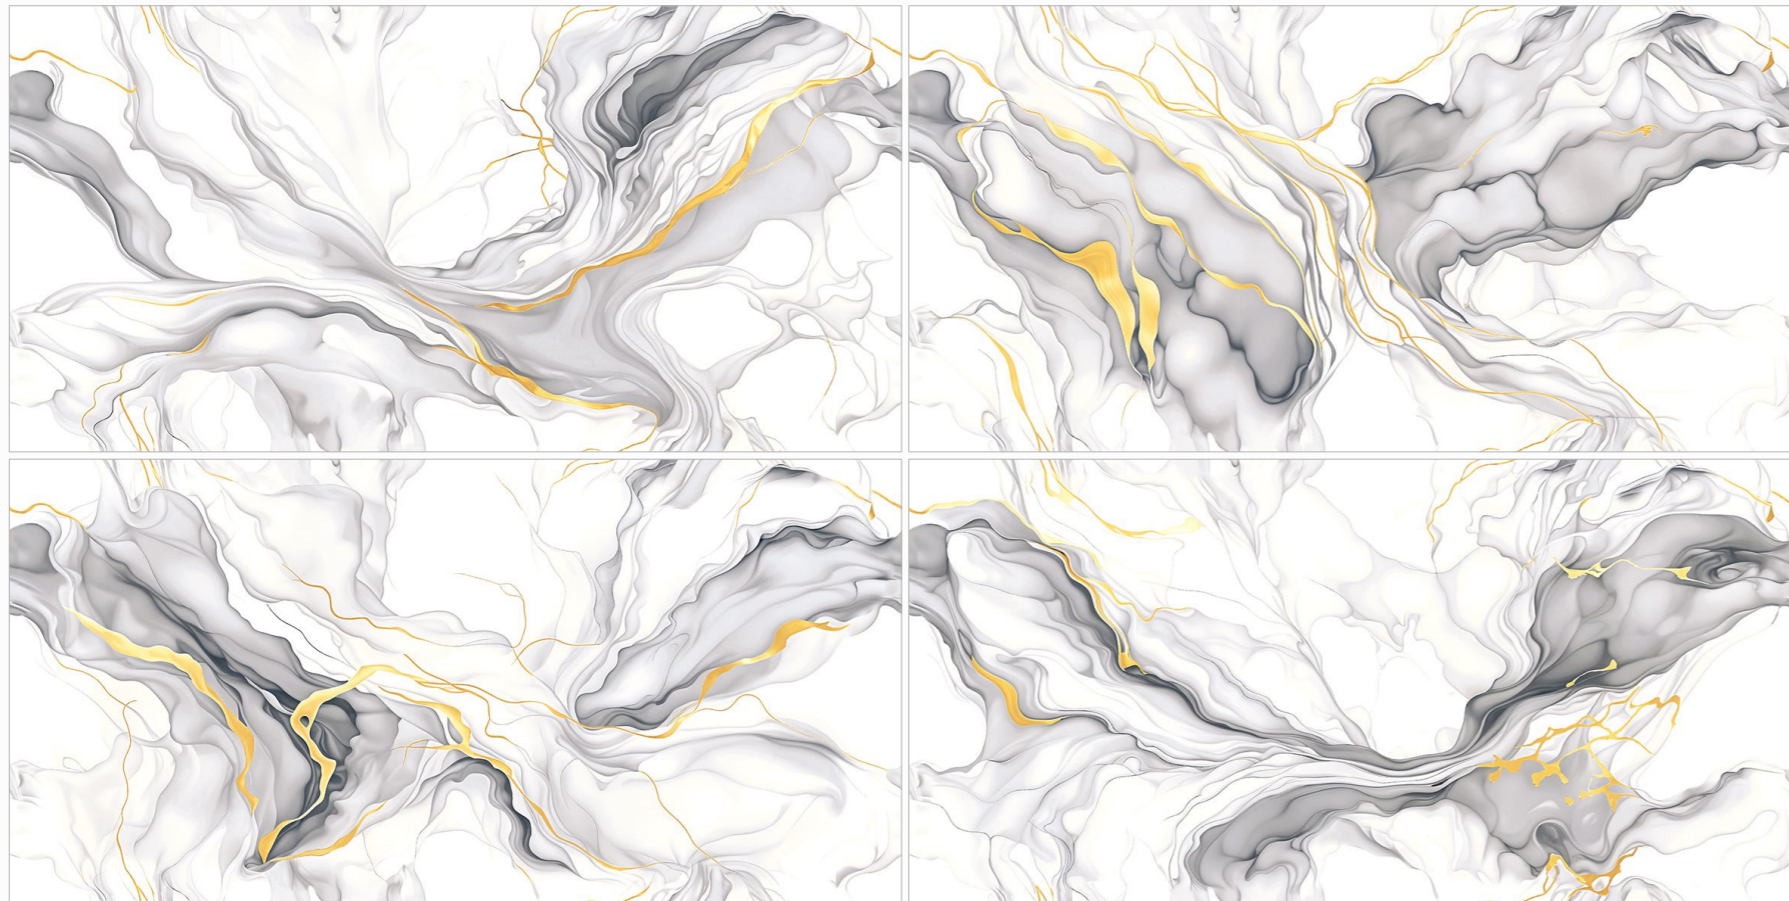

**GLOSSY ENDLESS** | **04** | **600X**  
FINISH | RANDOM | 1200MM

DESIGN NAME

**HURRICANE GREY**

**GLOSSY ENDLESS**  
FINISH

**04**  
RANDOM

**600X**  
1200MM

DESIGN NAME  
**LUXE GOLD**

**GLOSSY ENDLESS** | **03** | **600X**  
FINISH | RANDOM | 1200MM