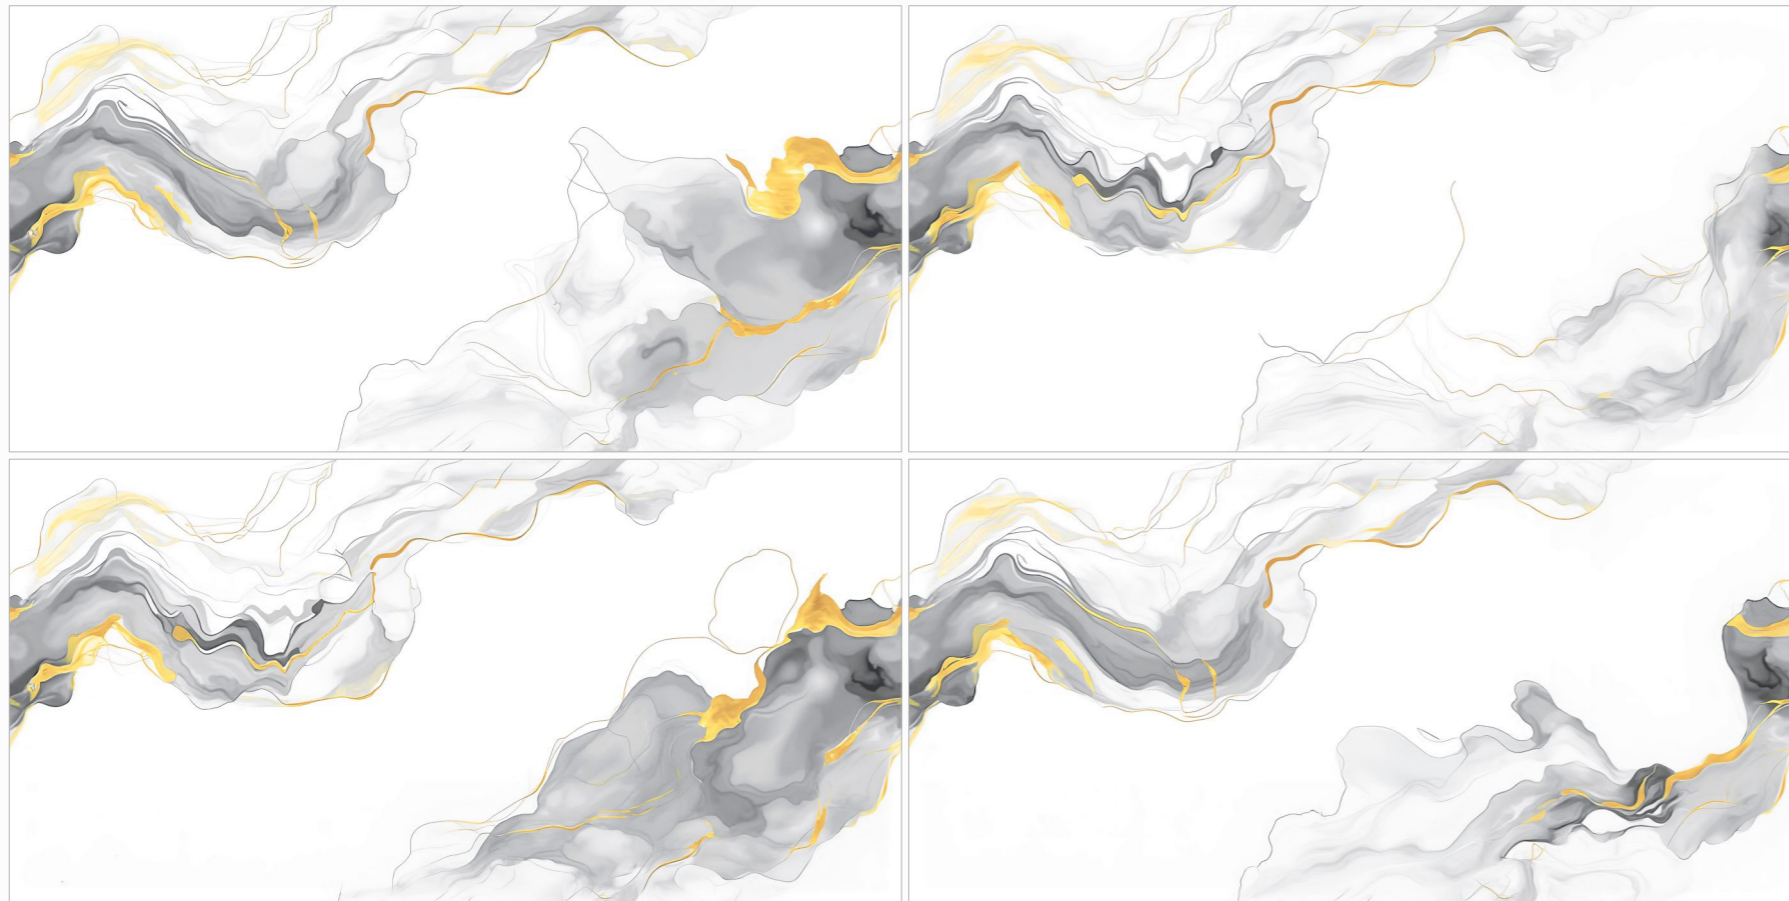

DESIGN NAME
AURUM GREY

GLOSSY ENDLESS | **04** | **600X**
FINISH | RANDOM | 1200MM