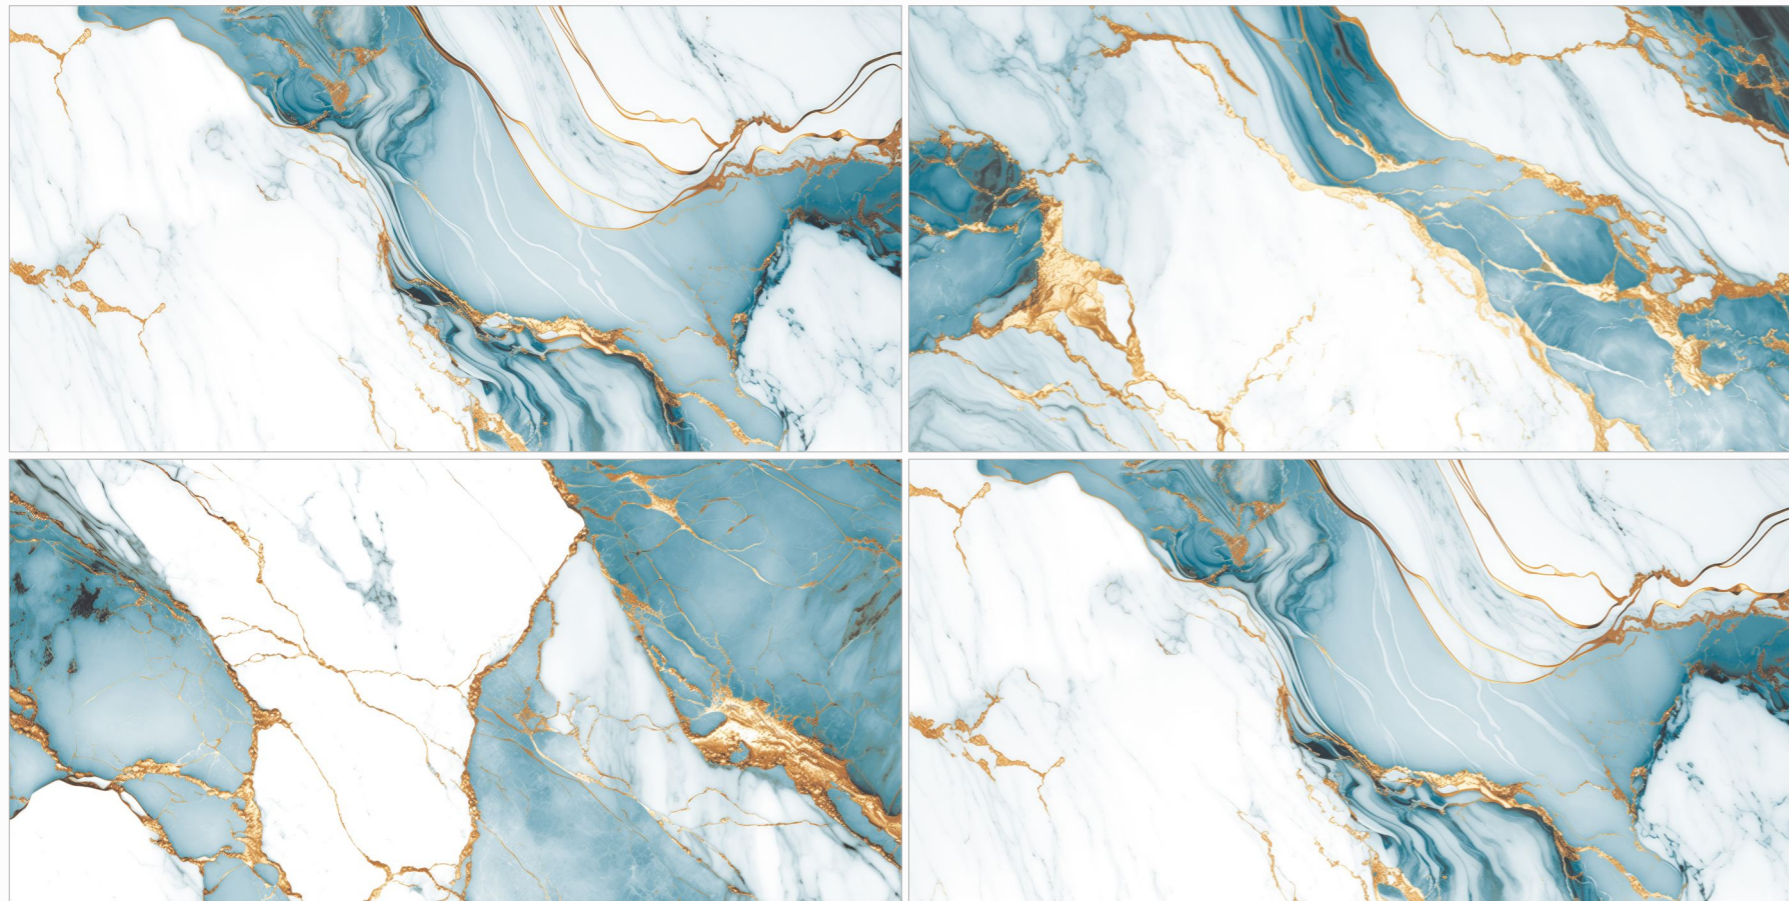

DESIGN NAME
VIBRENT BLUE

GLOSSY RANDOM | **03** | **600X**
FINISH | RANDOM | 1200MM