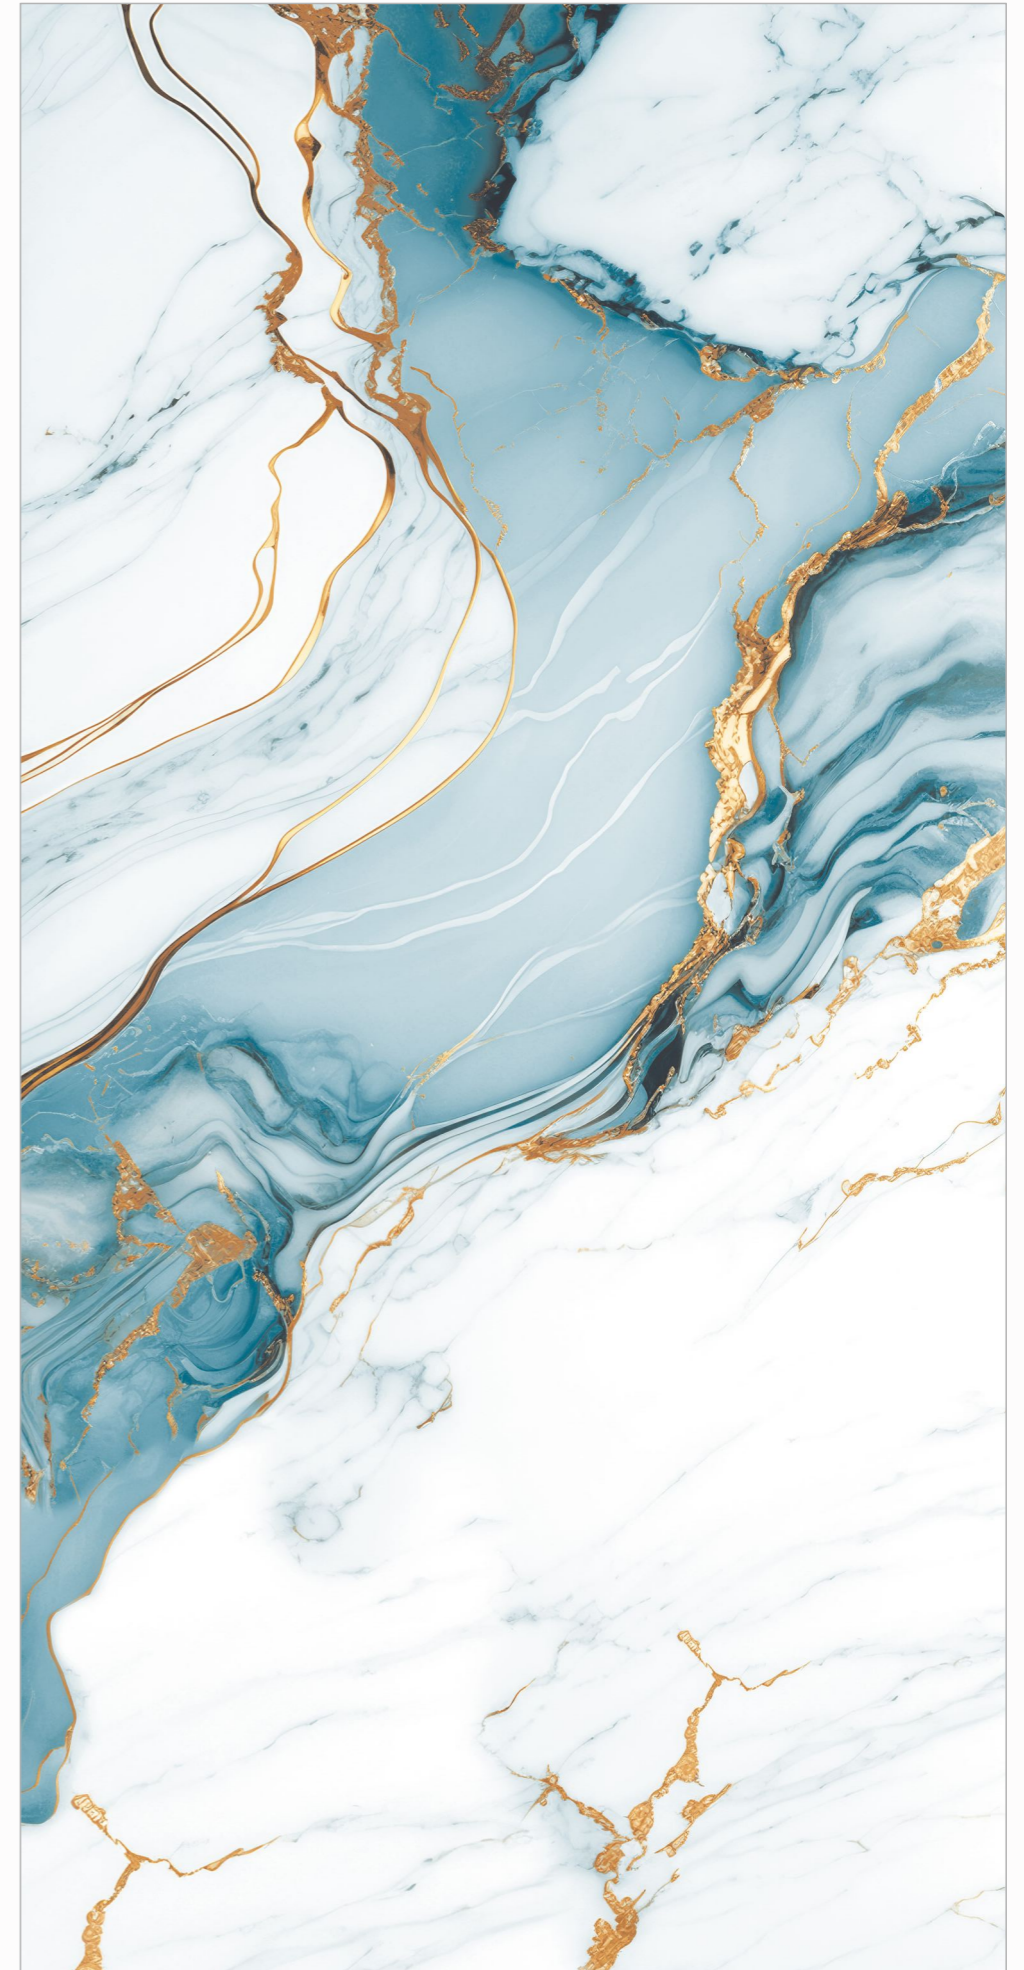

DESIGN NAME
VIBRENT BLUE

GLOSSY RANDOM | **03** | **600X**
FINISH | RANDOM | 1200MM