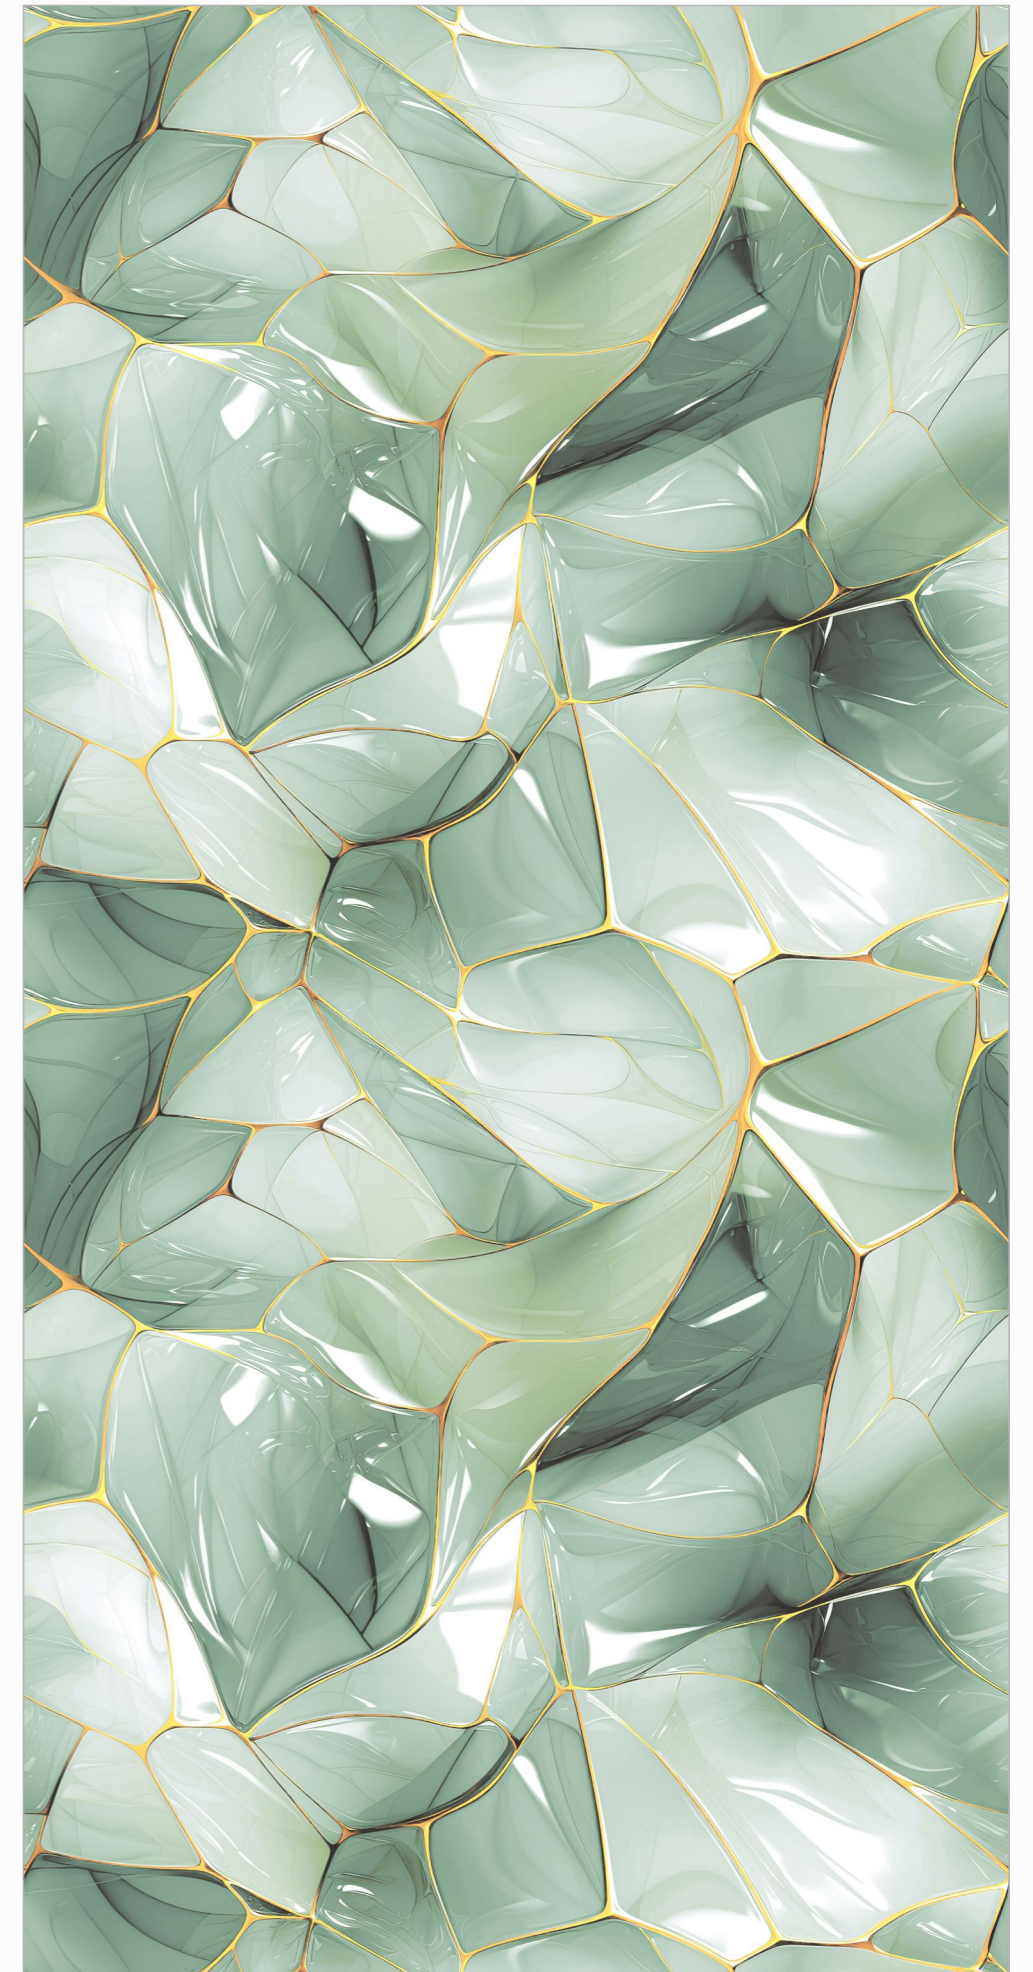

DESIGN NAME
PRISM GREEN

GLOSSY ENDLESS | **600X**
FINISH | 1200MM