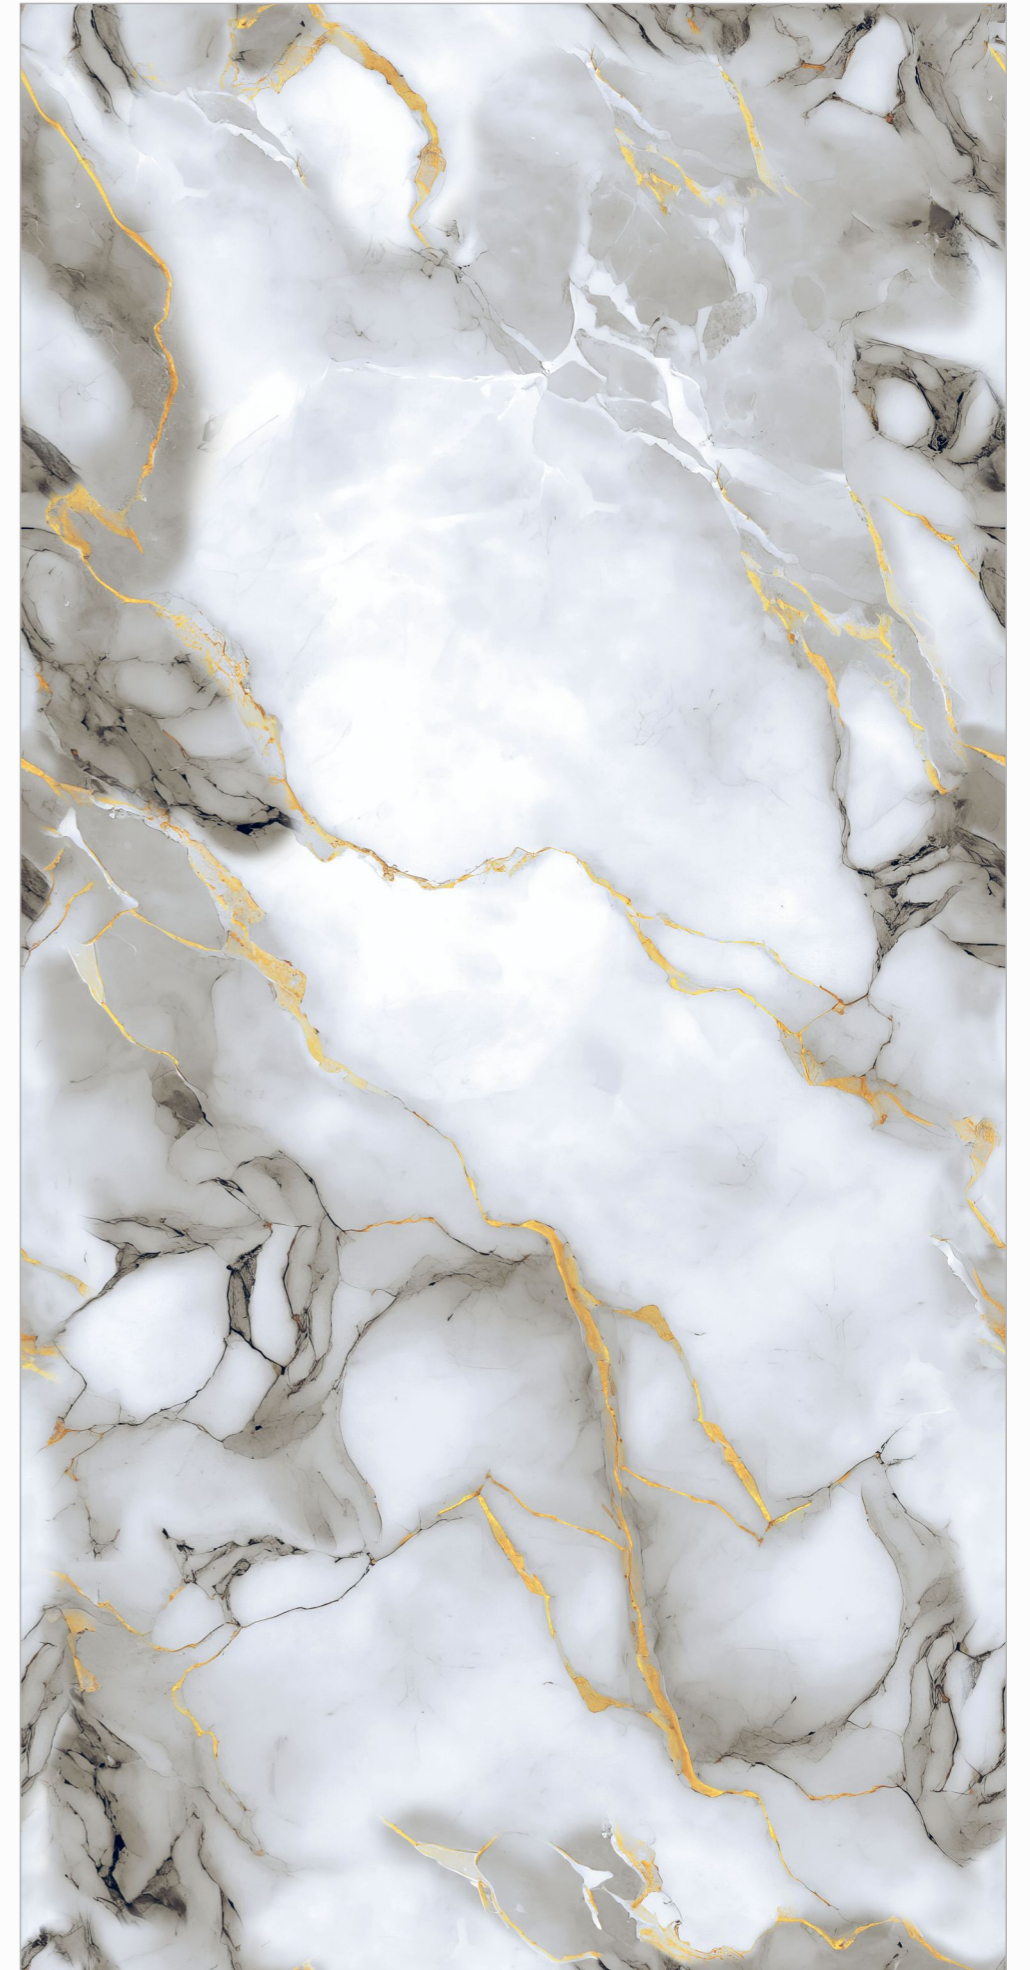

DESIGN NAME  
**BELO WHITE**

**BOOK MATCH** | **600X**  
FINISH | 1200MM

DESIGN NAME  
**ORIENT GOLD**

**BOOK MATCH** | **600X**  
FINISH | 1200MM

DESIGN NAME  
**ALTROZ CAMEL**

**GLOSSY ENDLESS** | **03** | **600X**  
FINISH | RANDOM | 1200MM