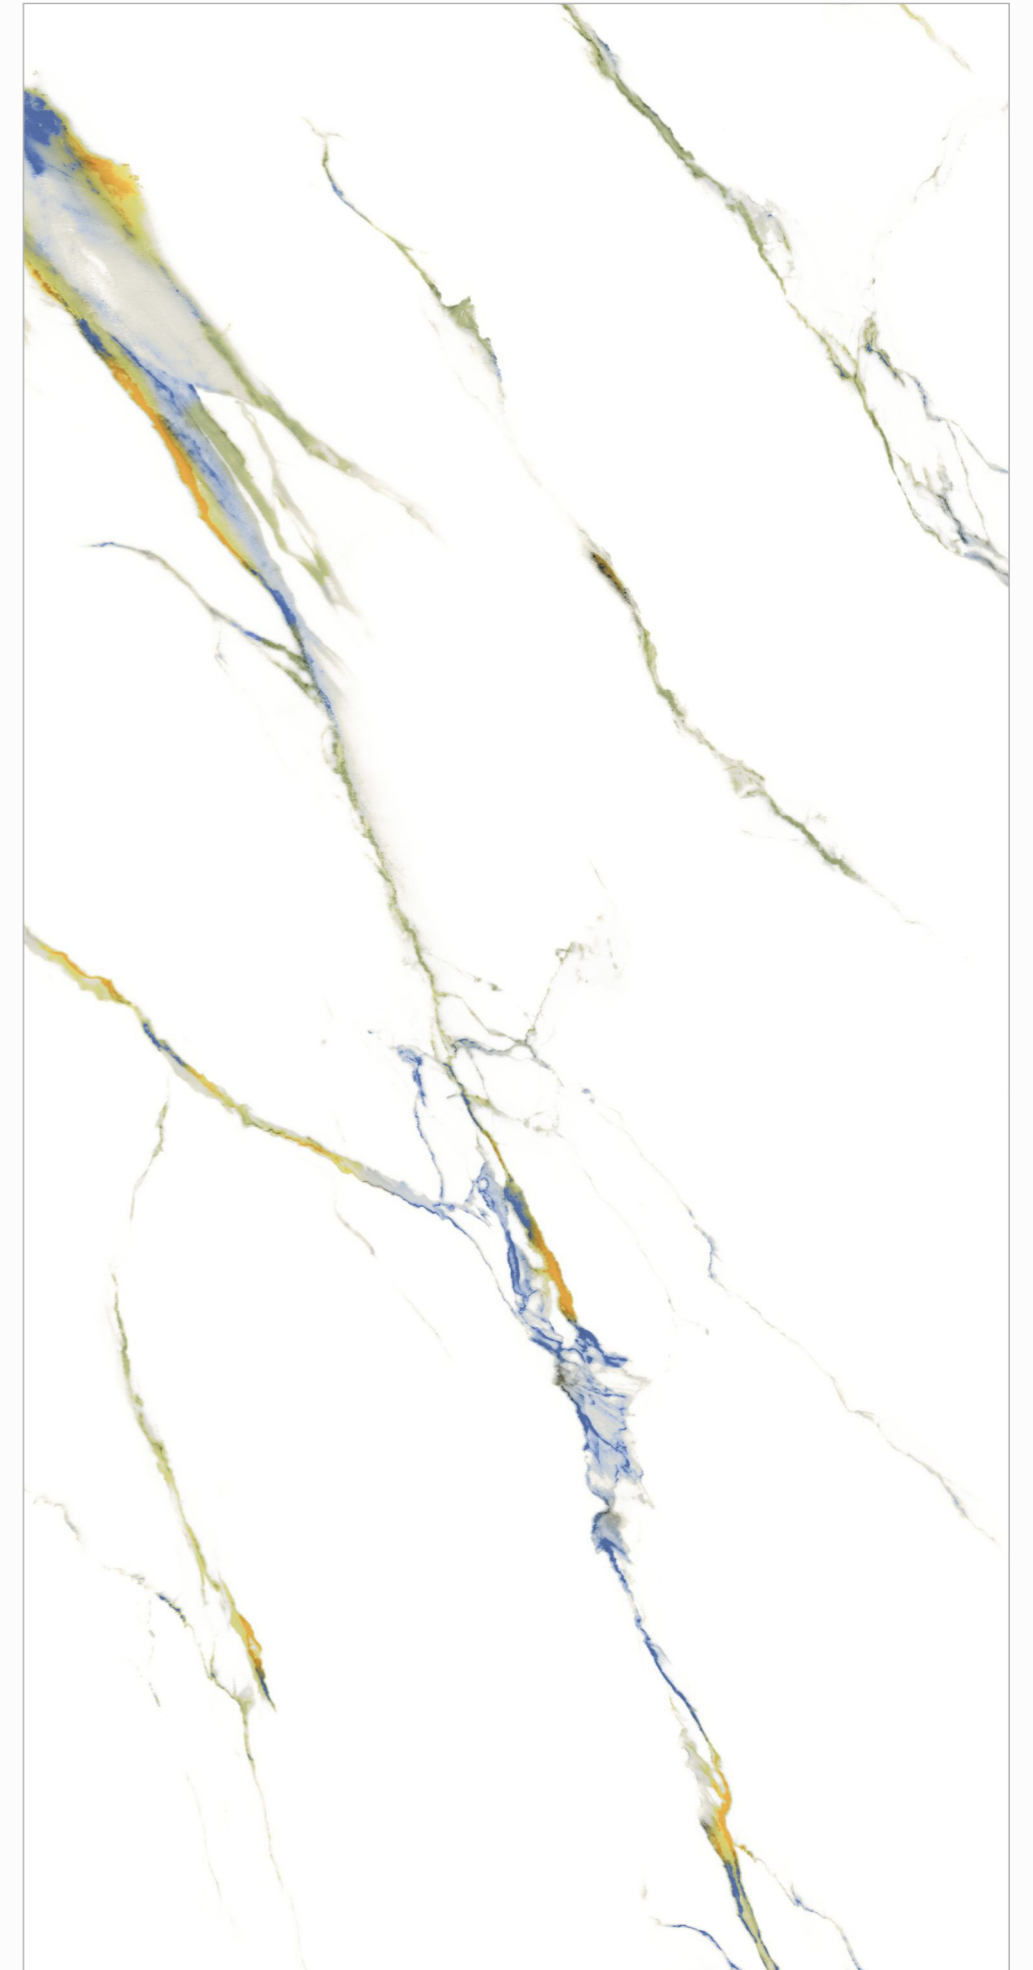

DESIGN NAME
IMPACT

GLOSSY ENDLESS | **04** | **600X**
FINISH | RANDOM | 1200MM