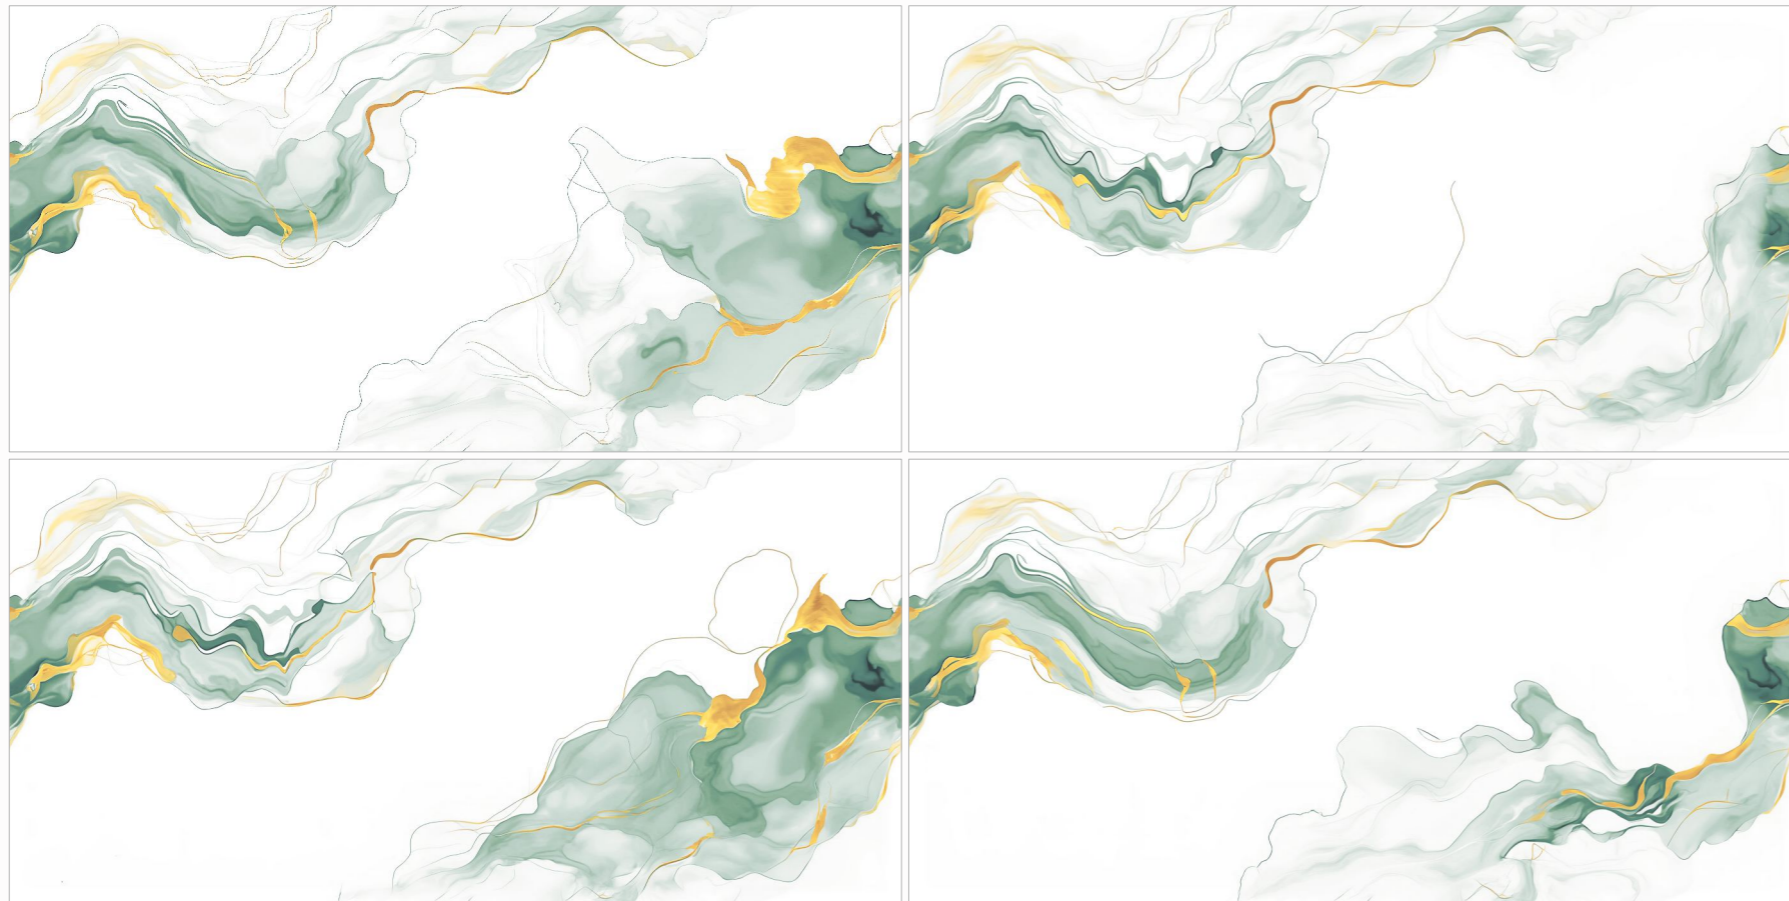

DESIGN NAME
AURUM GREEN

GLOSSY ENDLESS | **04** | **600X**
FINISH | RANDOM | 1200MM