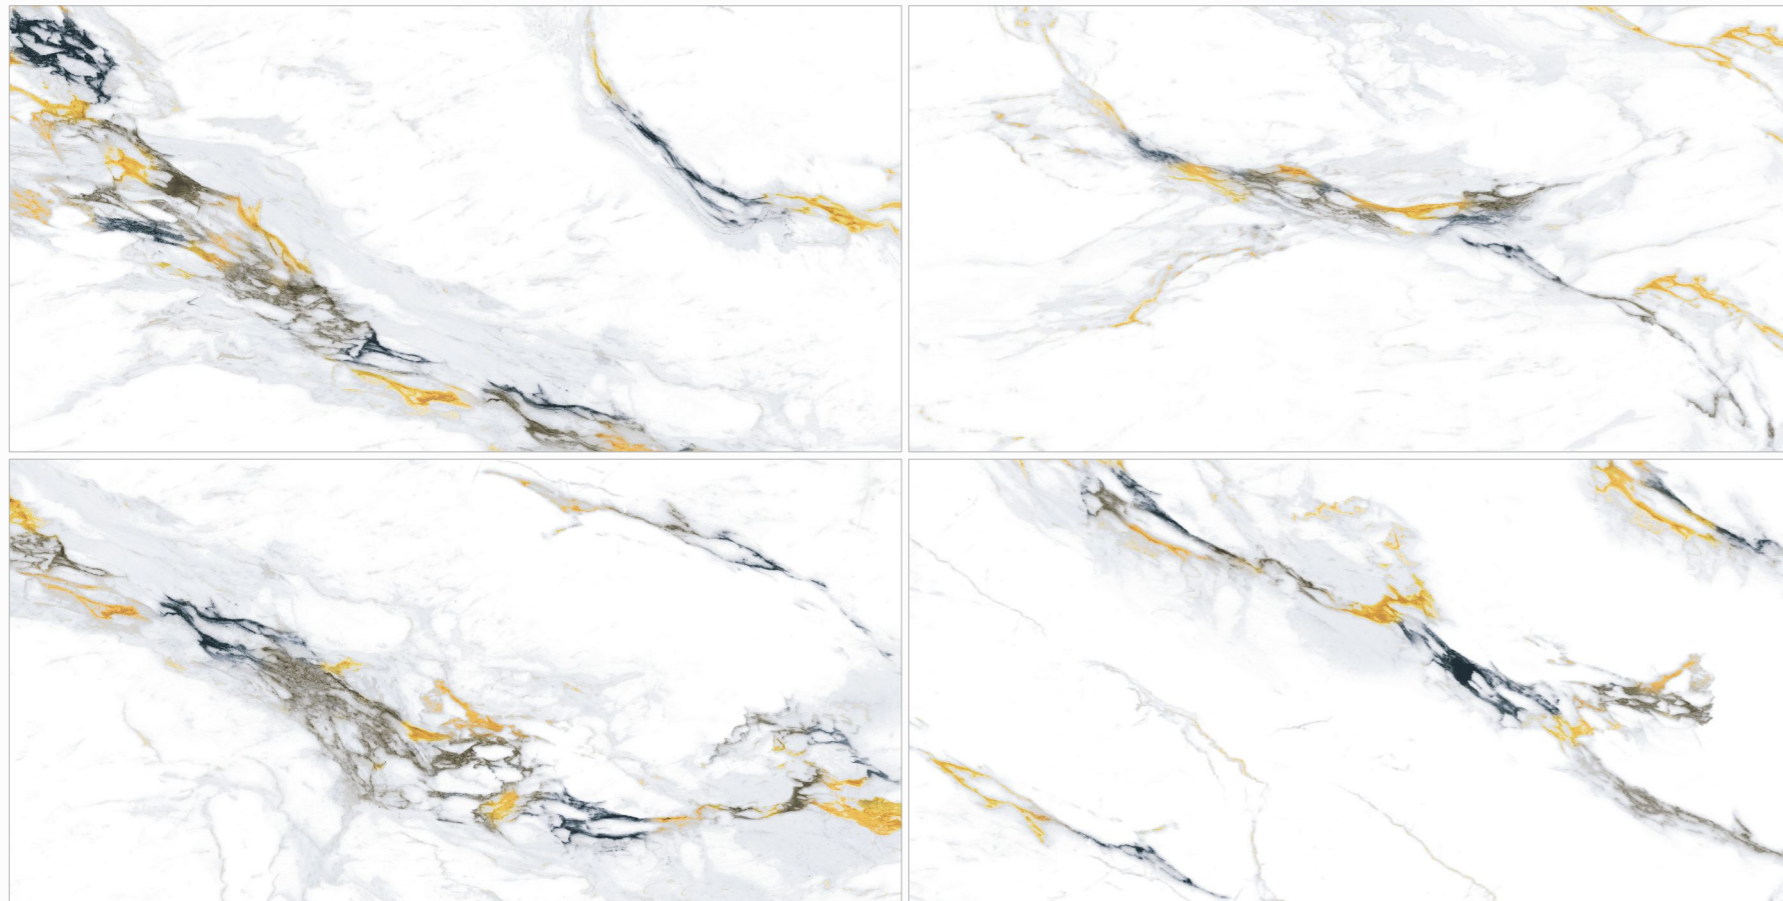

DESIGN NAME
SPEZIO

GLOSSY RANDOM | **04** | **600X**
FINISH | RANDOM | 1200MM