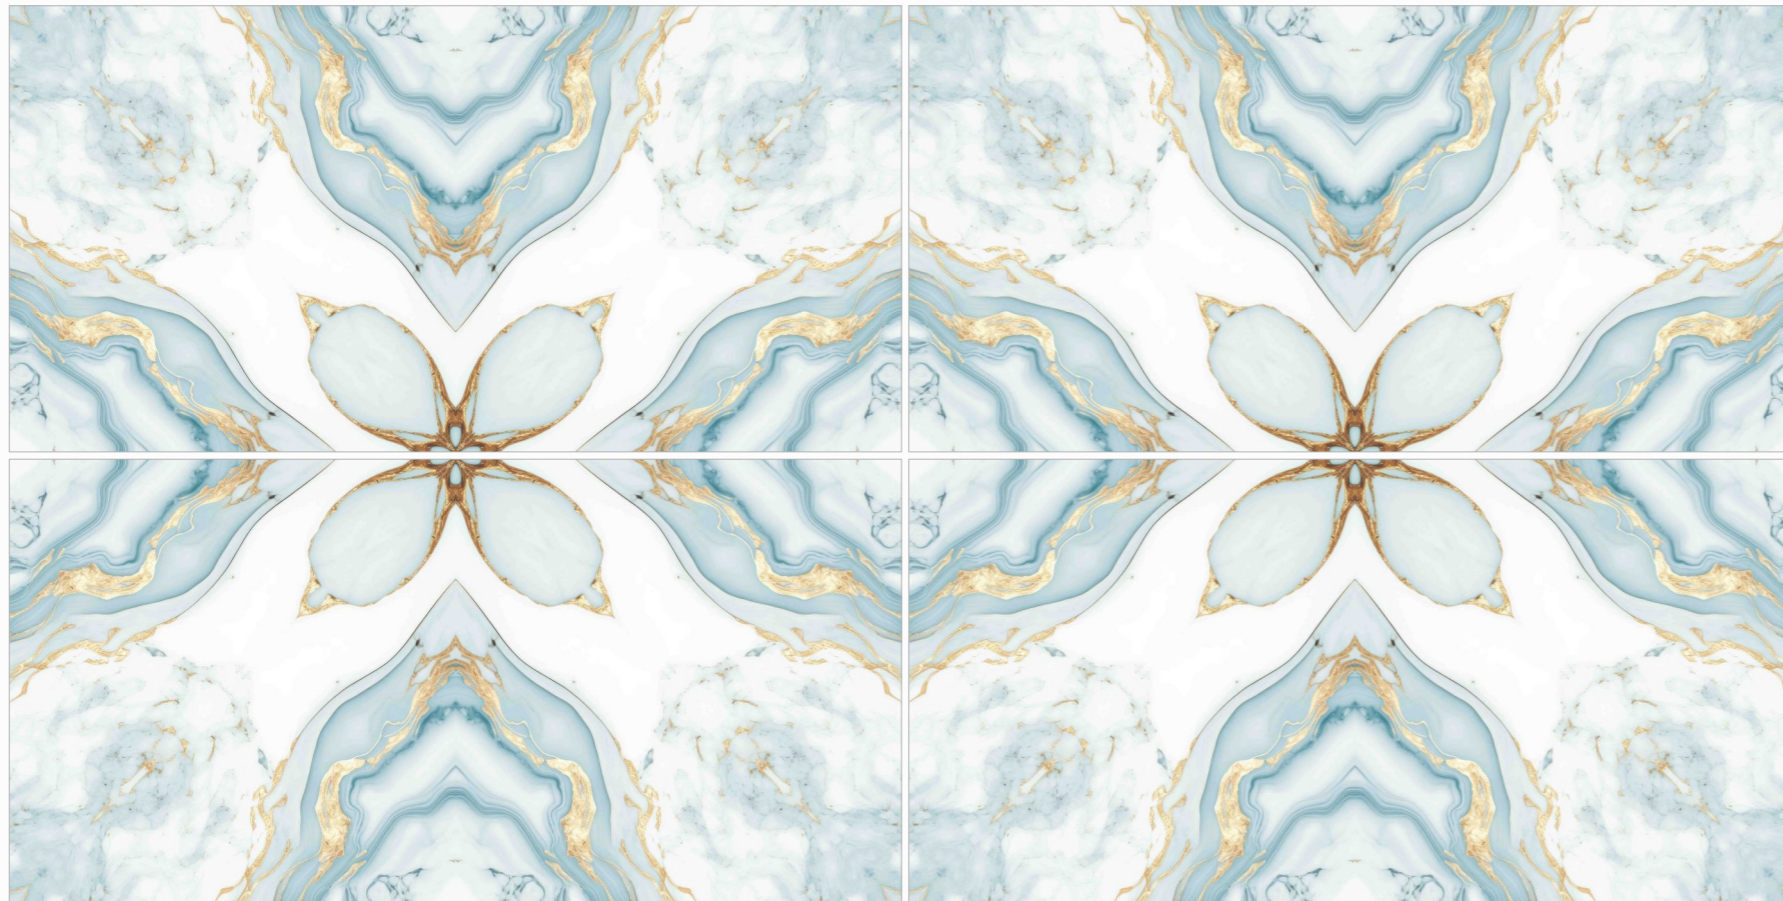

DESIGN NAME
RANGOLI-01

BOOK MATCH | **600X**
FINISH | 1200MM