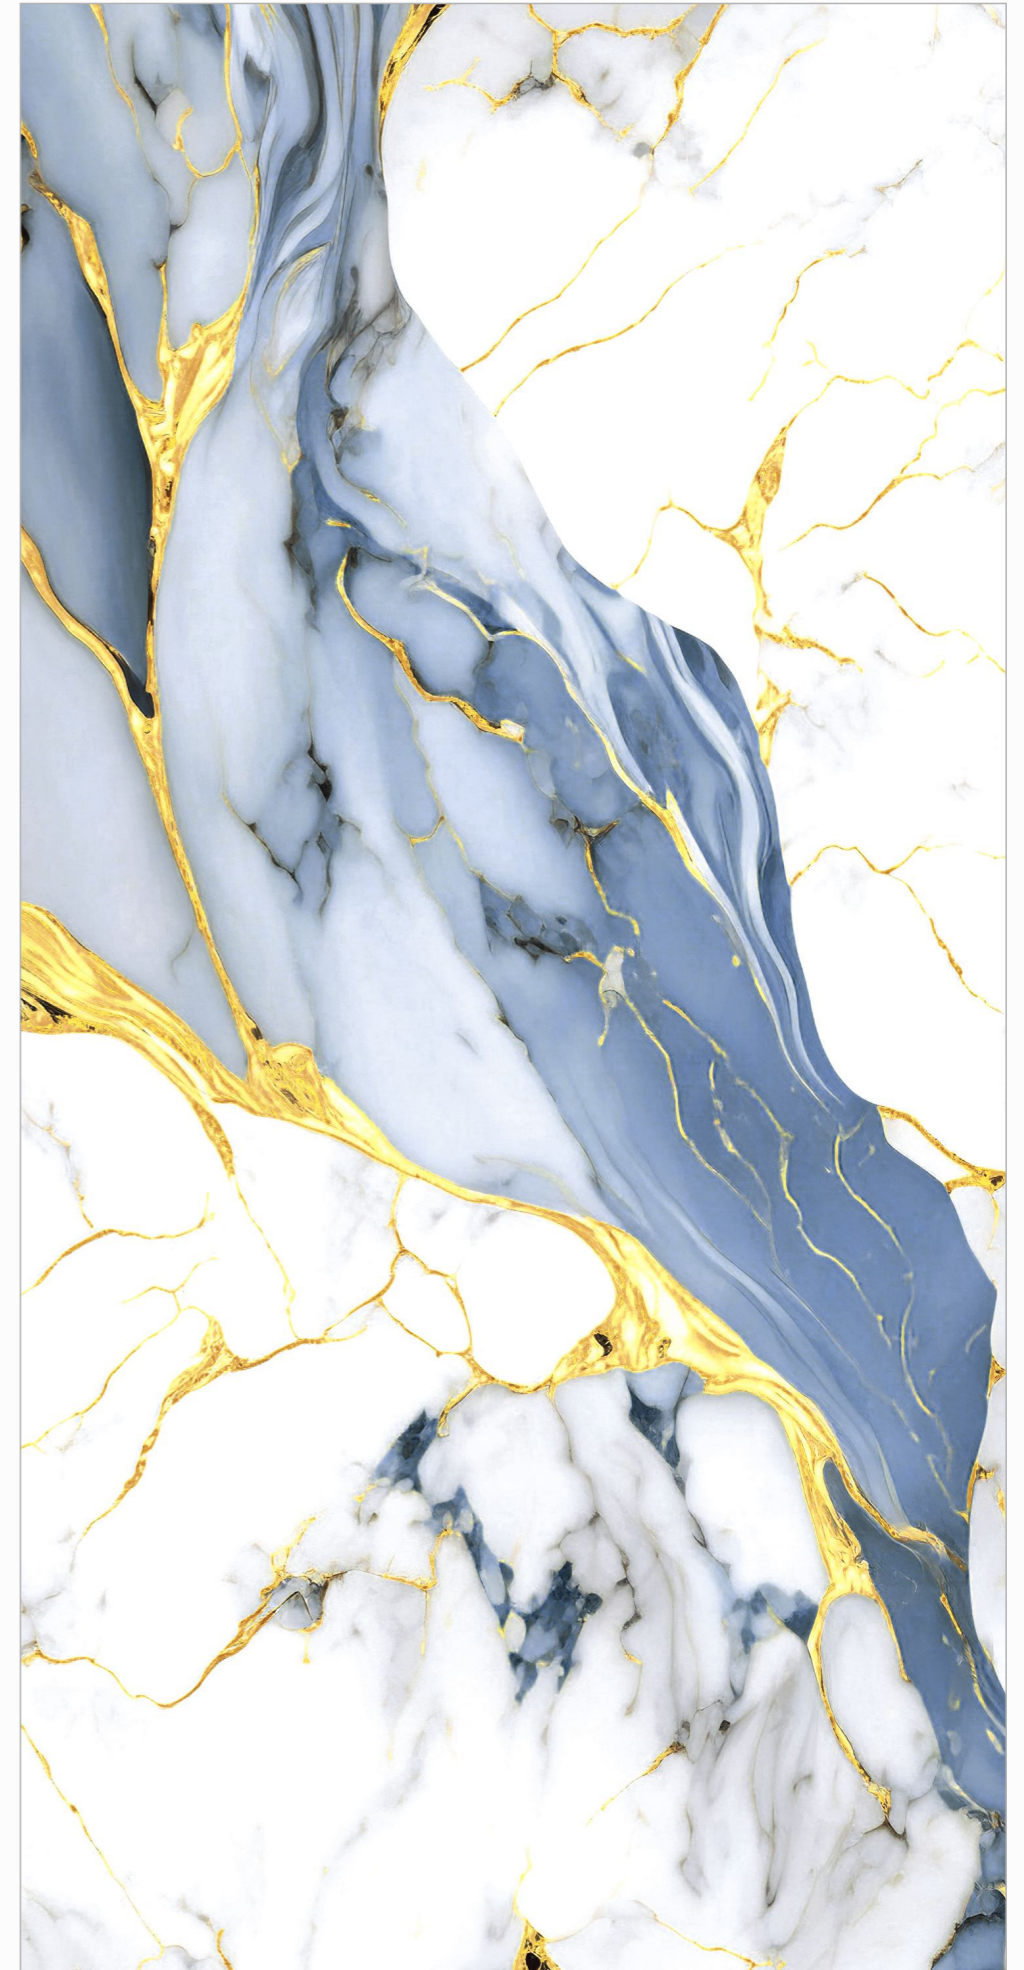

DESIGN NAME
BLISS BLUE

GLOSSY RANDOM | **03** | **600X**
FINISH | RANDOM | 1200MM