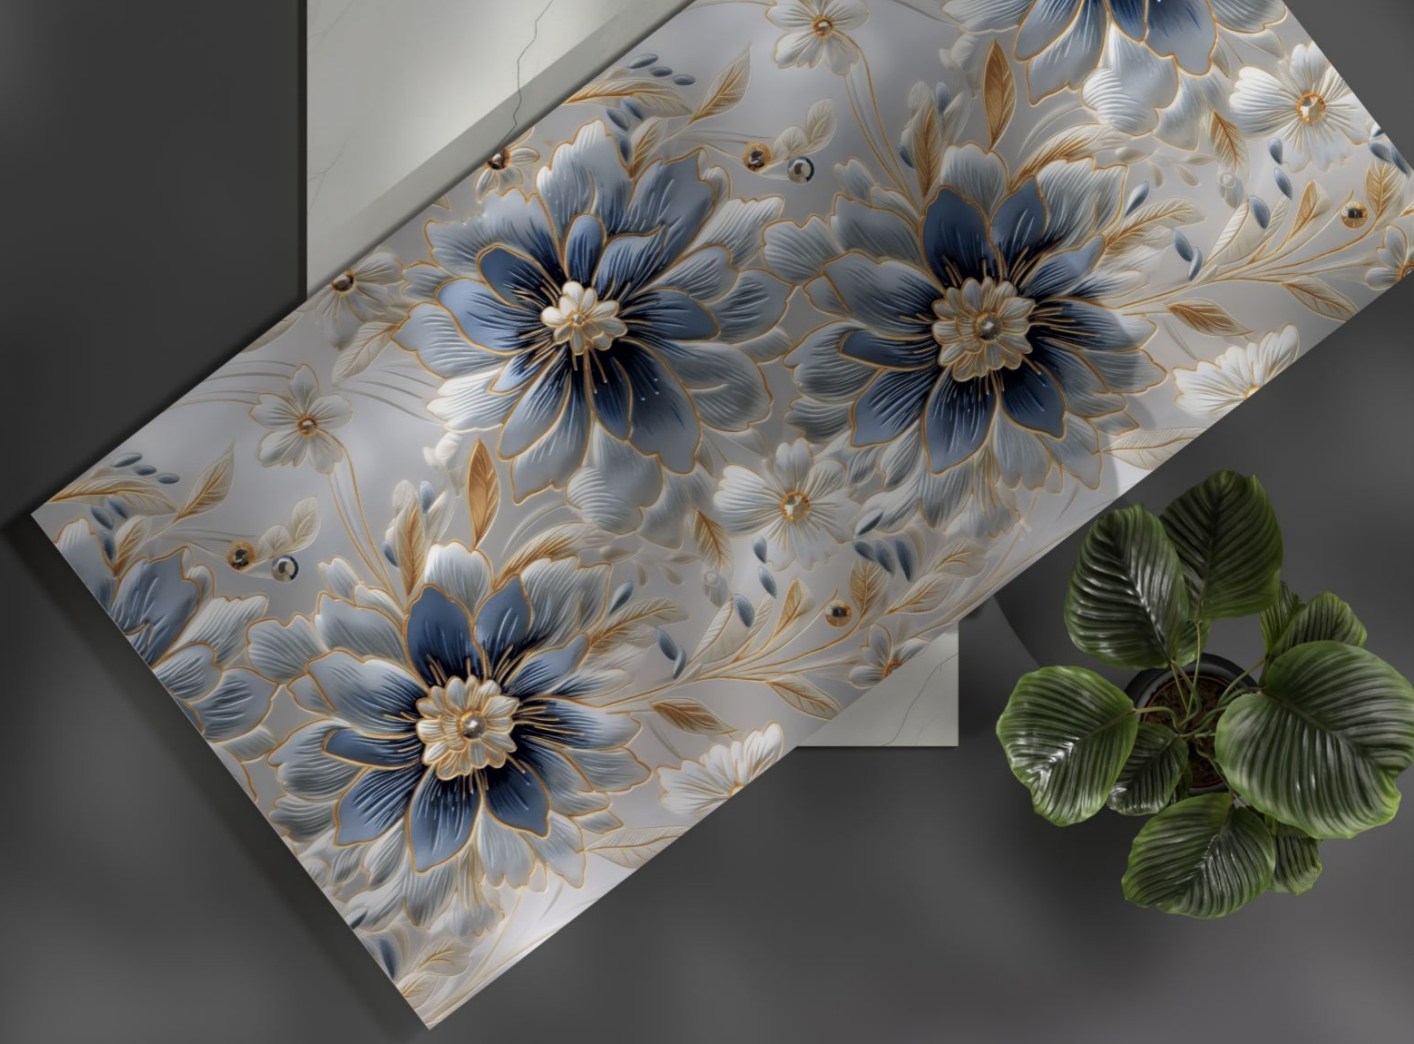

**GLOSSY ENDLESS** | **03** | **600X**  
FINISH | RANDOM | 1200MM

DESIGN NAME  
**ZARA BLUE**

**GLOSSY ENDLESS** | **03** | **600X**  
FINISH | RANDOM | 1200MM

DESIGN NAME  
**ZARA GREEN**

**GLOSSY ENDLESS** | **03** | **600X**  
FINISH | RANDOM | 1200MM