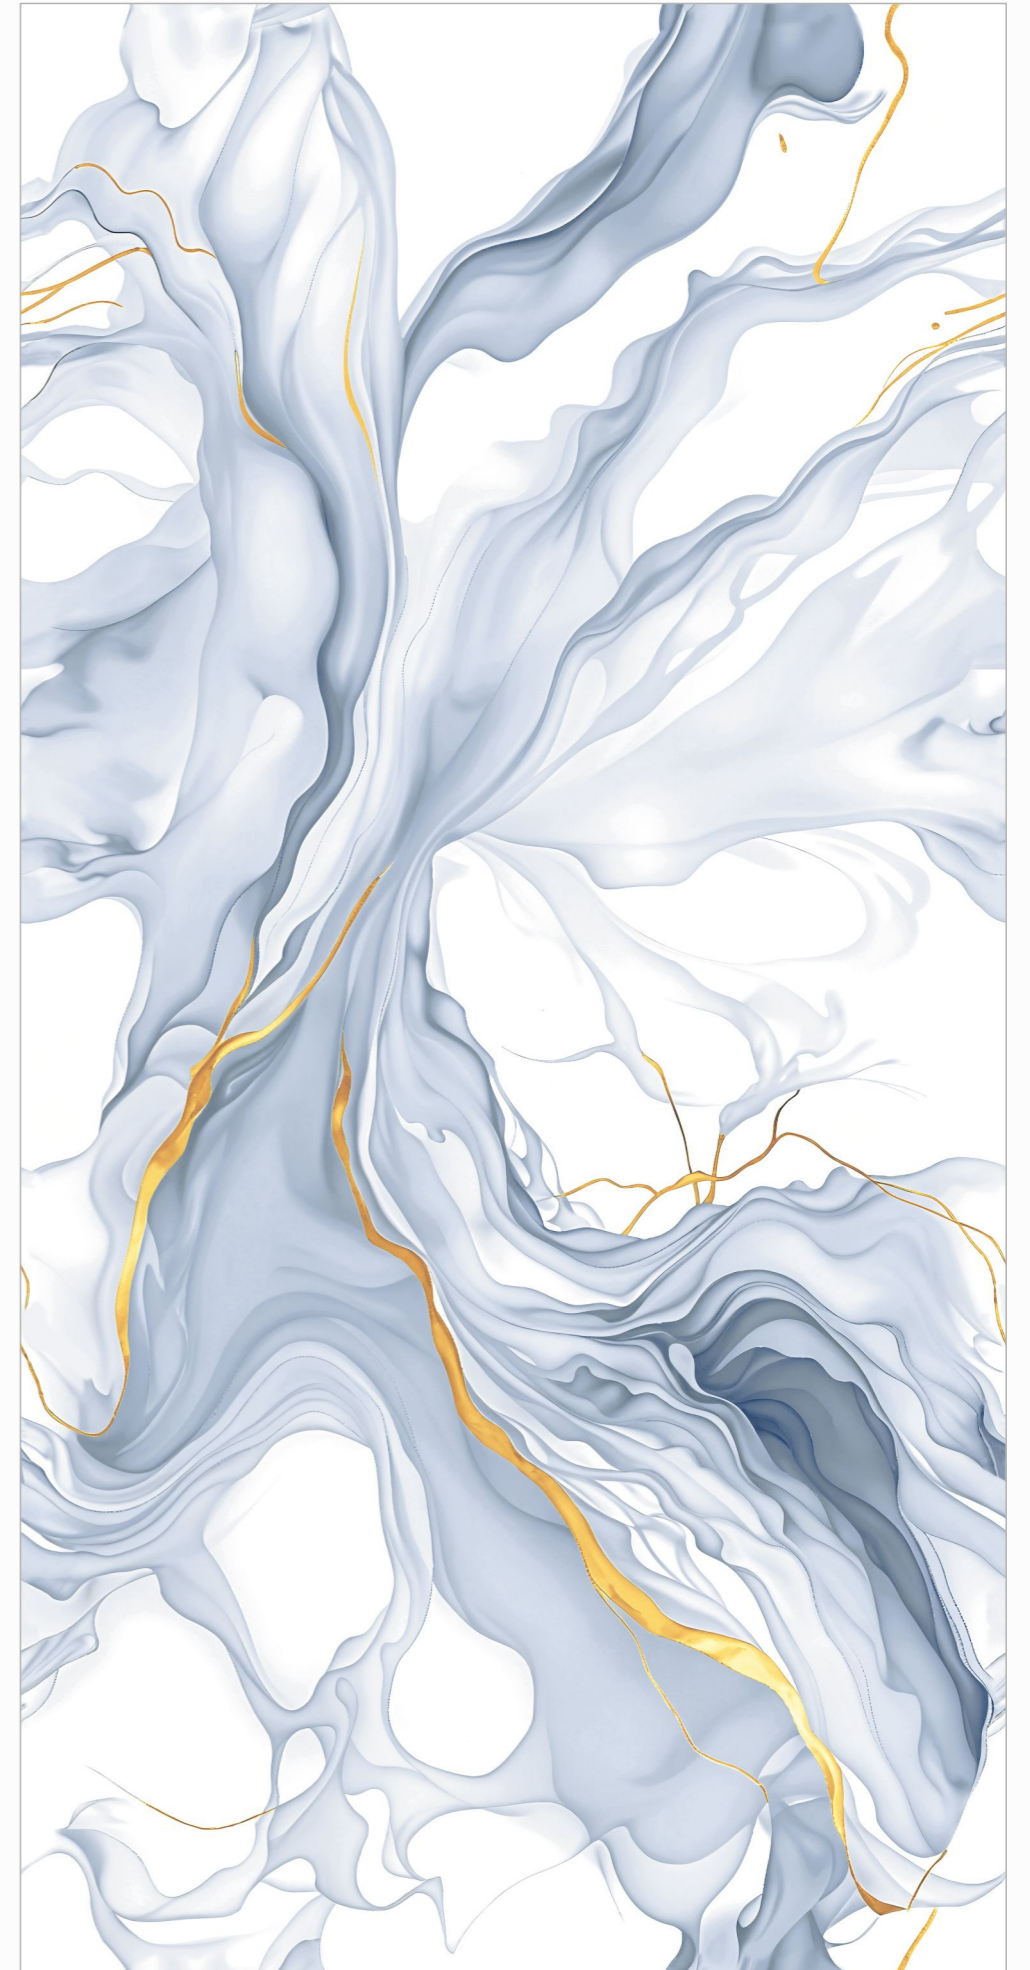

DESIGN NAME
HURRICANE BLUE

GLOSSY ENDLESS | **04** | **600X**
FINISH | RANDOM | 1200MM