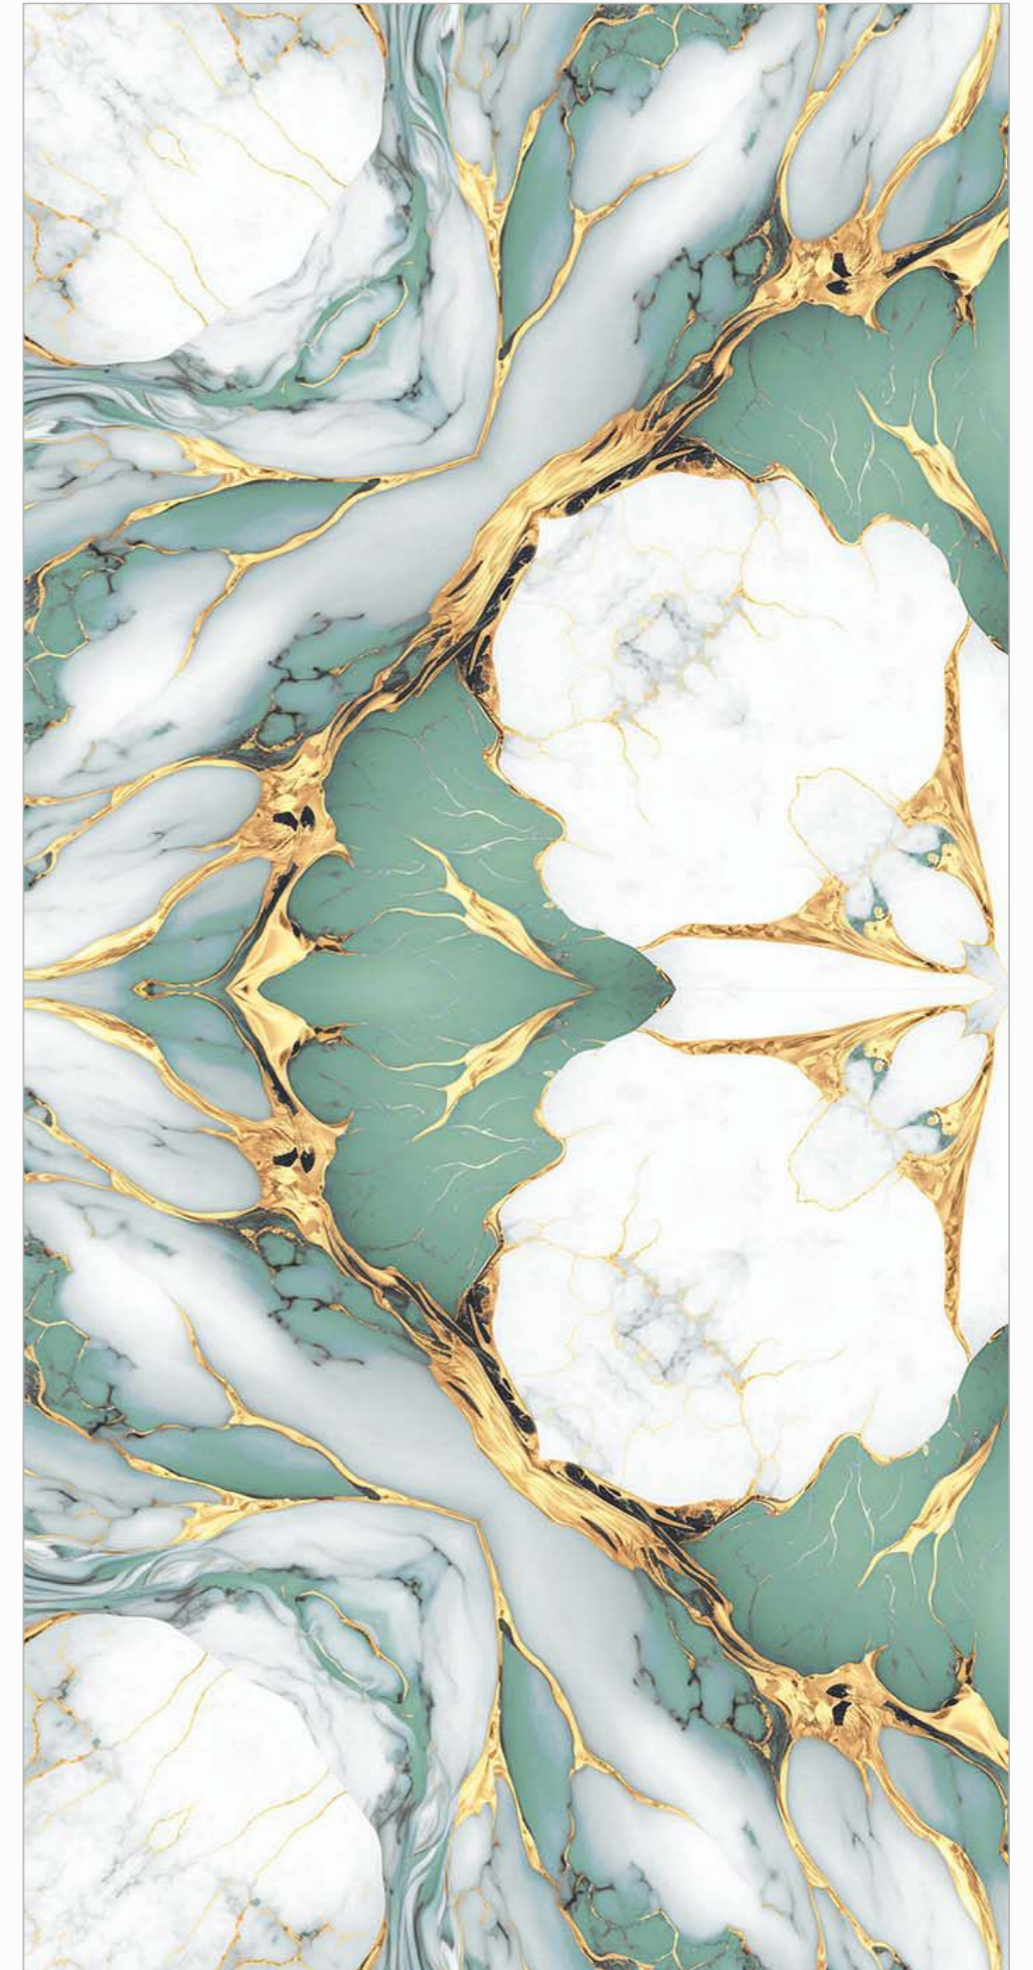

DESIGN NAME  
**RANGOLI-01**

**BOOK MATCH** | **600X**  
FINISH | 1200MM

DESIGN NAME  
**RANGOLI-02**

**BOOK MATCH** | **600X**  
FINISH | 1200MM

DESIGN NAME  
**RANGOLI-03**

**BOOK MATCH** | **600X**  
FINISH | 1200MM