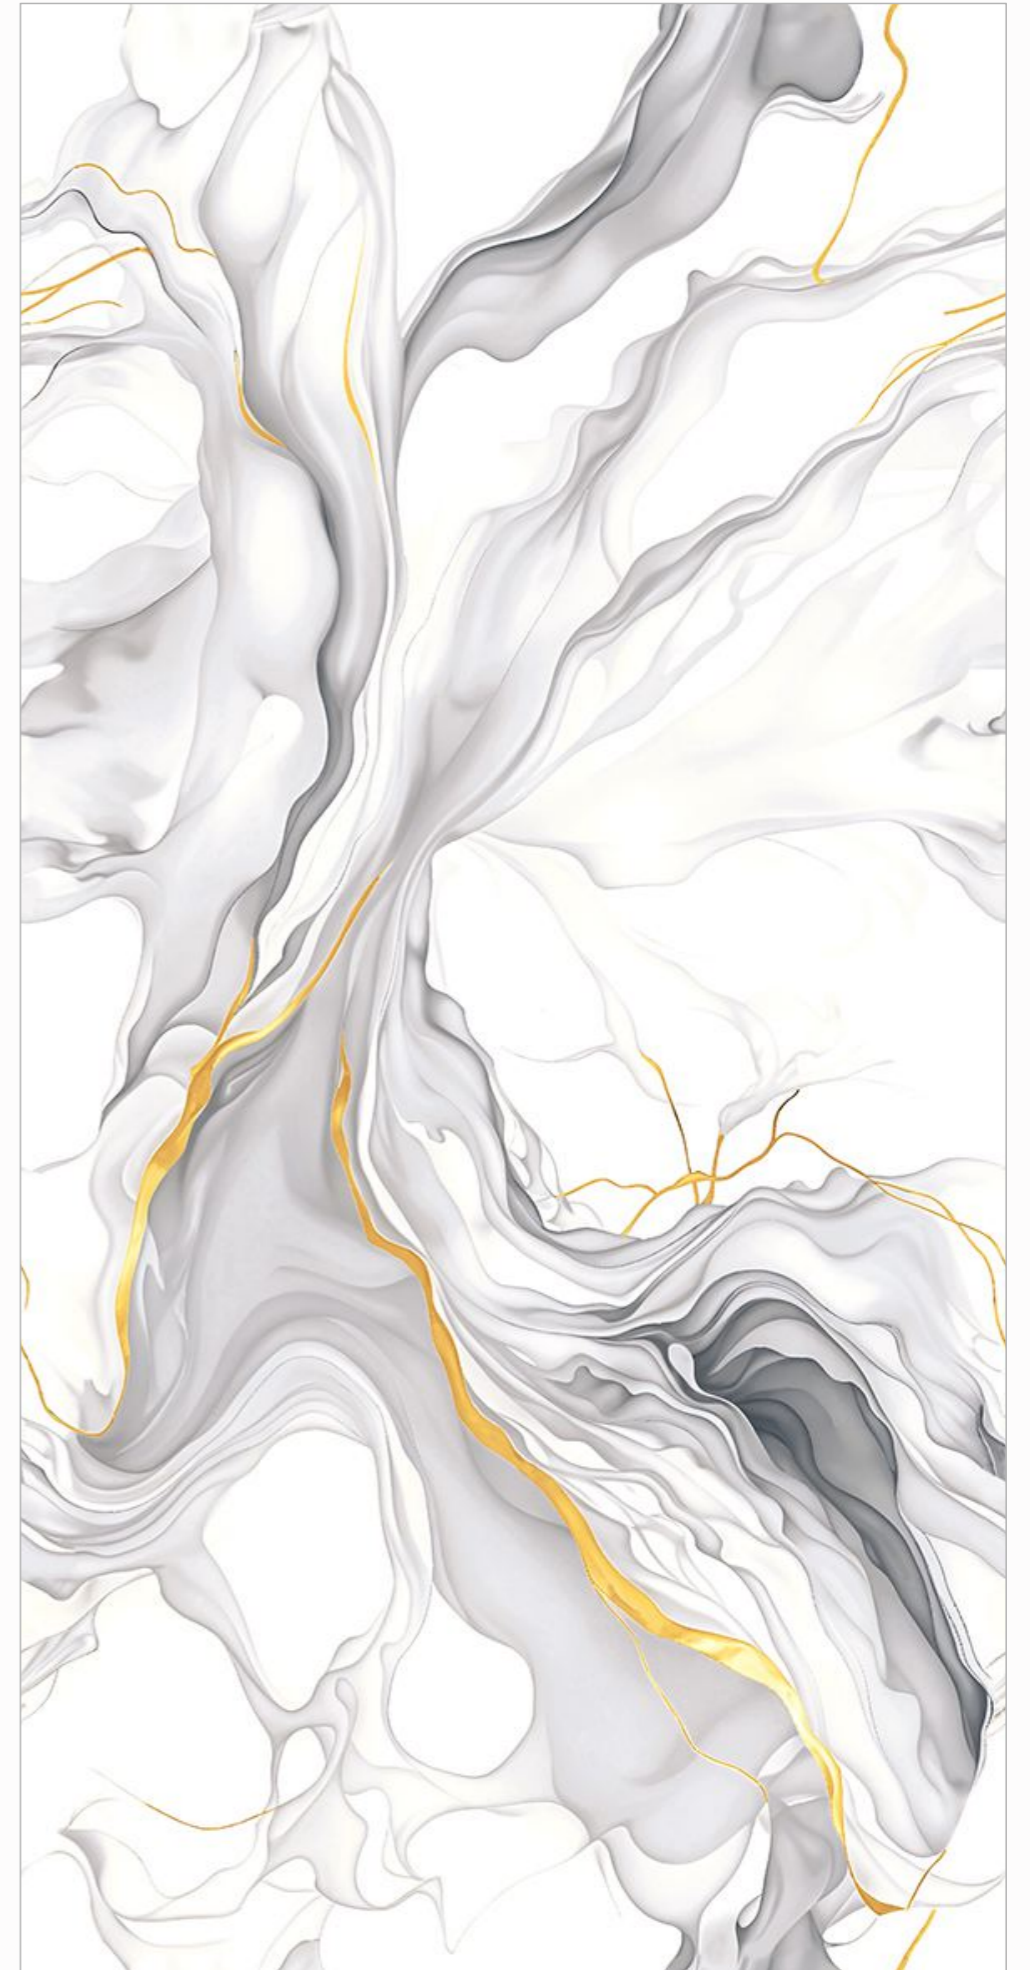

**GLOSSY ENDLESS** | **04** | **600X**  
FINISH | RANDOM | 1200MM

DESIGN NAME

**HURRICANE GREY**

**GLOSSY ENDLESS**  
FINISH

**04**  
RANDOM

**600X**  
1200MM

DESIGN NAME  
**LUXE GOLD**

**GLOSSY ENDLESS** | **03** | **600X**  
FINISH | RANDOM | 1200MM