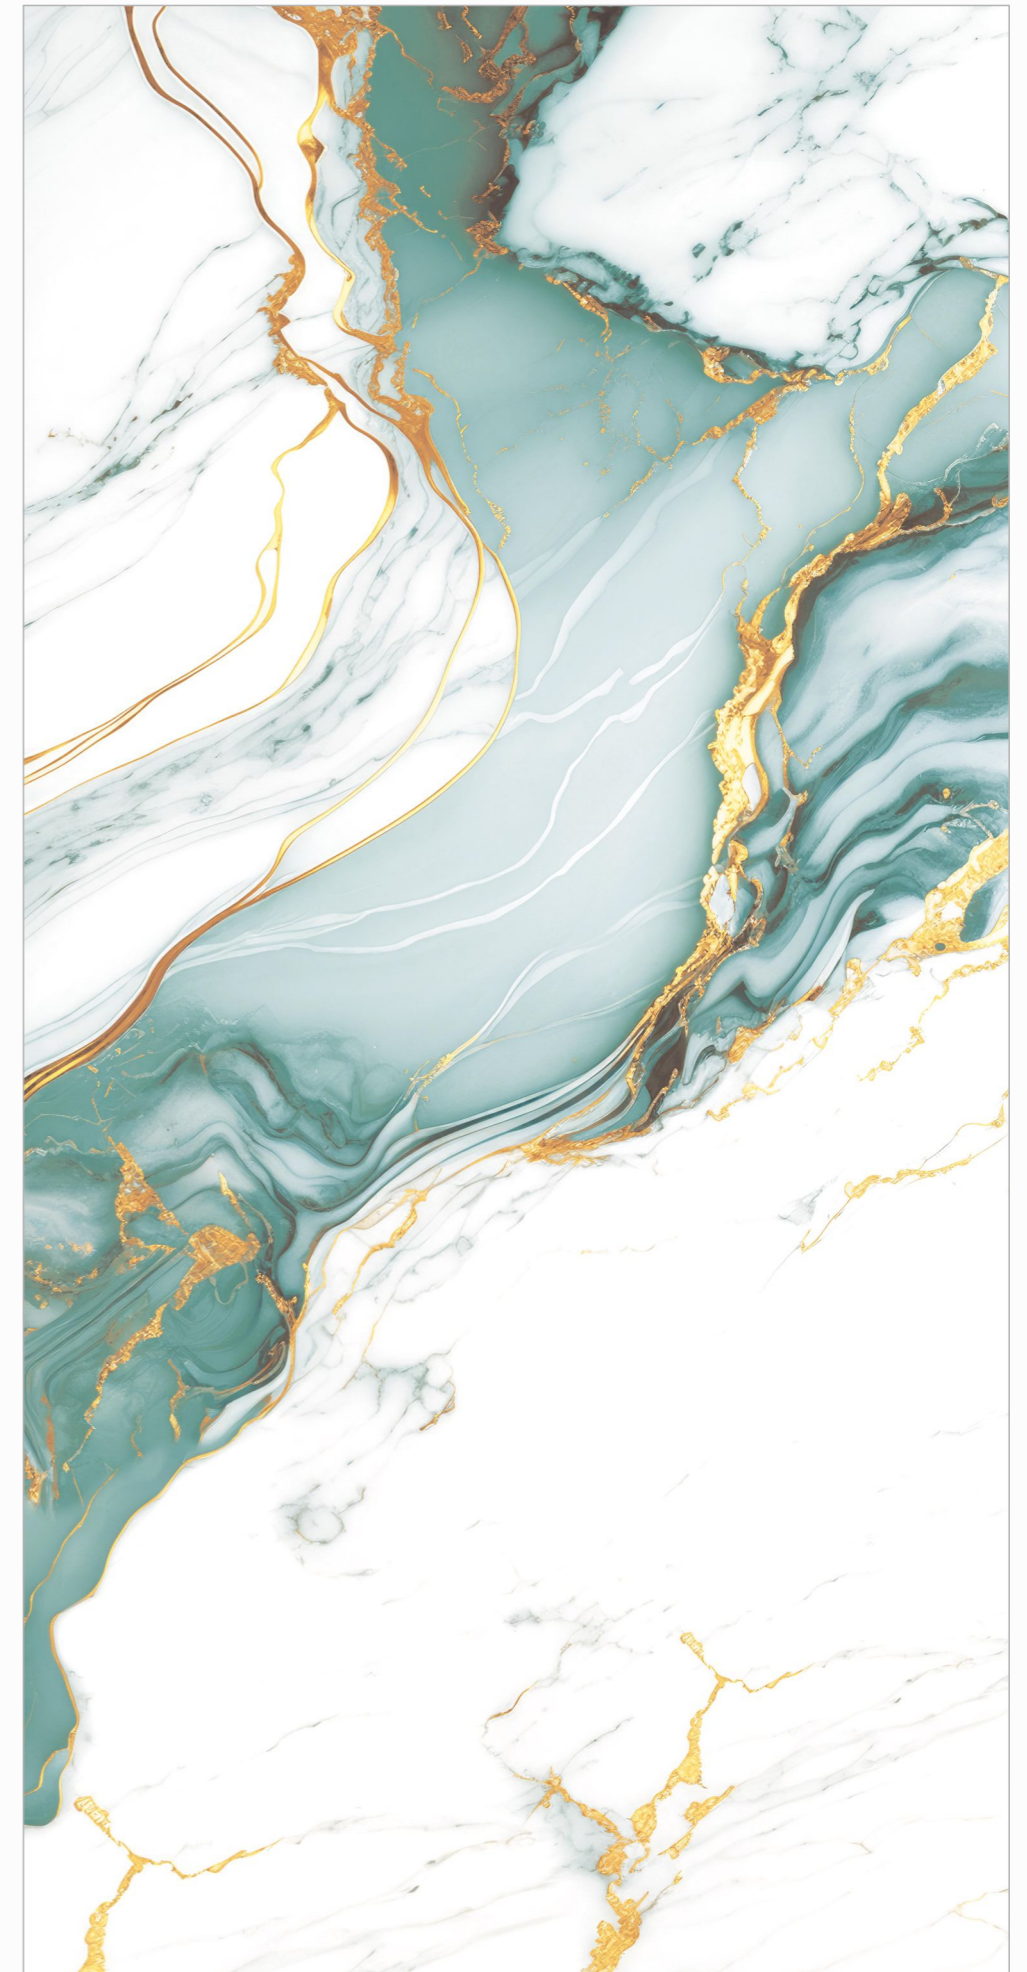

DESIGN NAME  
**VIBRENT BLUE**

**GLOSSY RANDOM** | **03** | **600X**  
FINISH | RANDOM | 1200MM

DESIGN NAME  
**VIBRENT GREEN**

**GLOSSY RANDOM** | **03** | **600X**  
FINISH | RANDOM | 1200MM

DESIGN NAME  
**WINDSOR GREY**