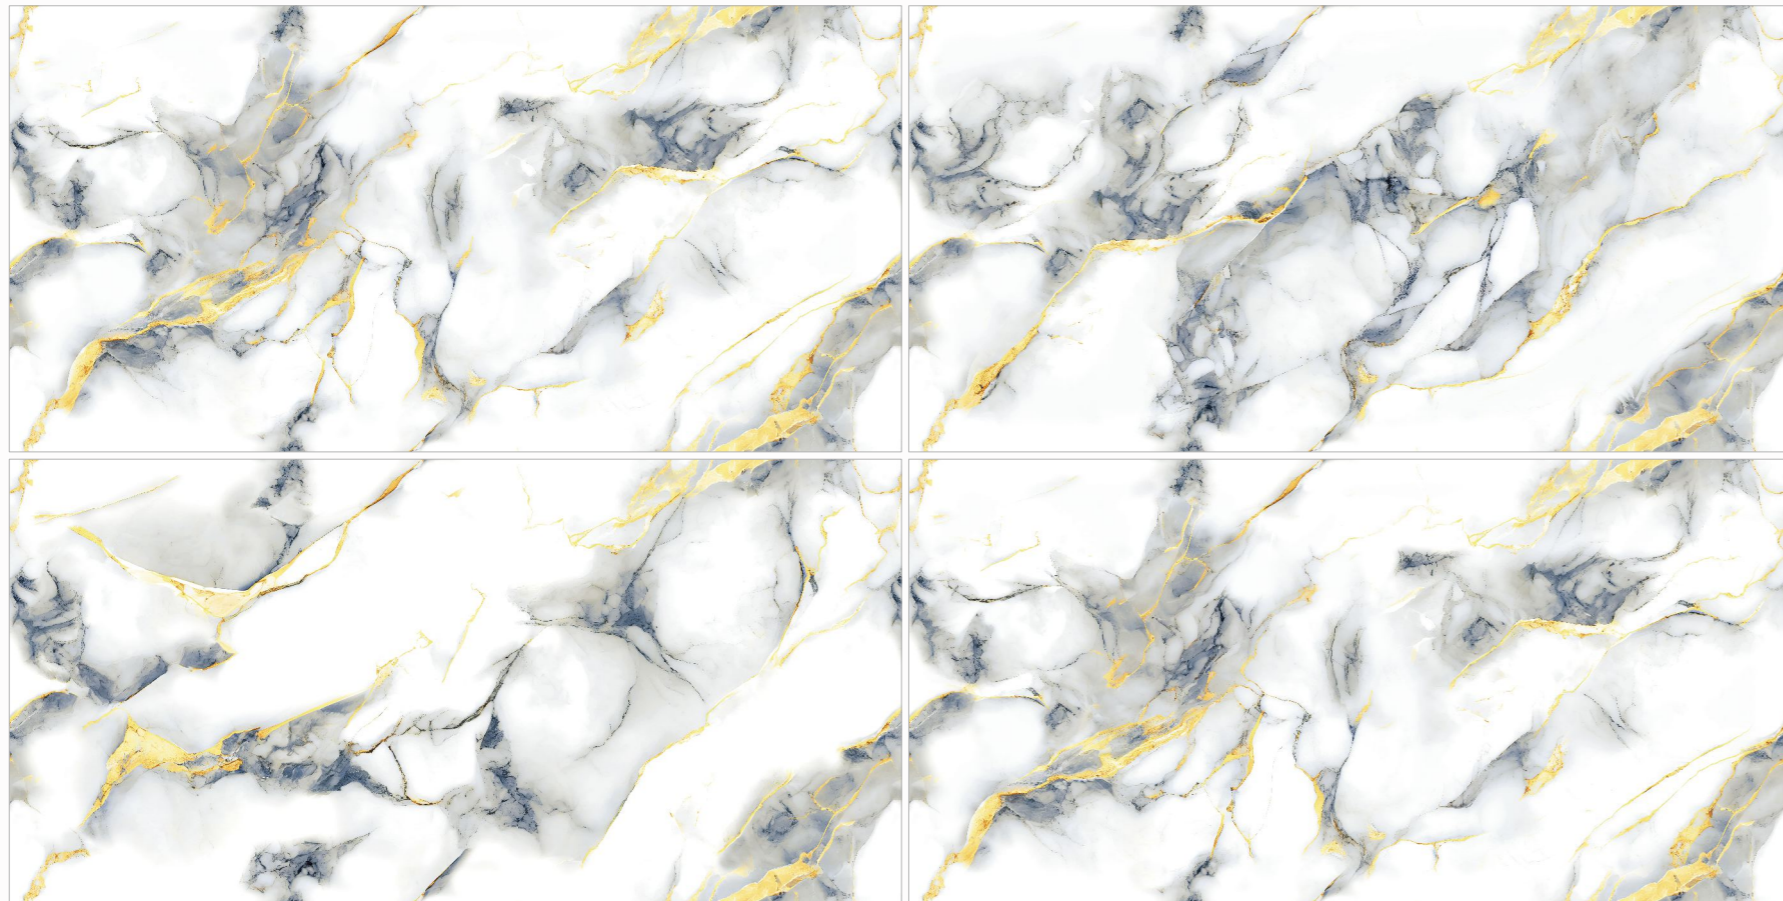

DESIGN NAME
ZARA BLUE

GLOSSY ENDLESS | **03** | **600X**
FINISH | RANDOM | 1200MM