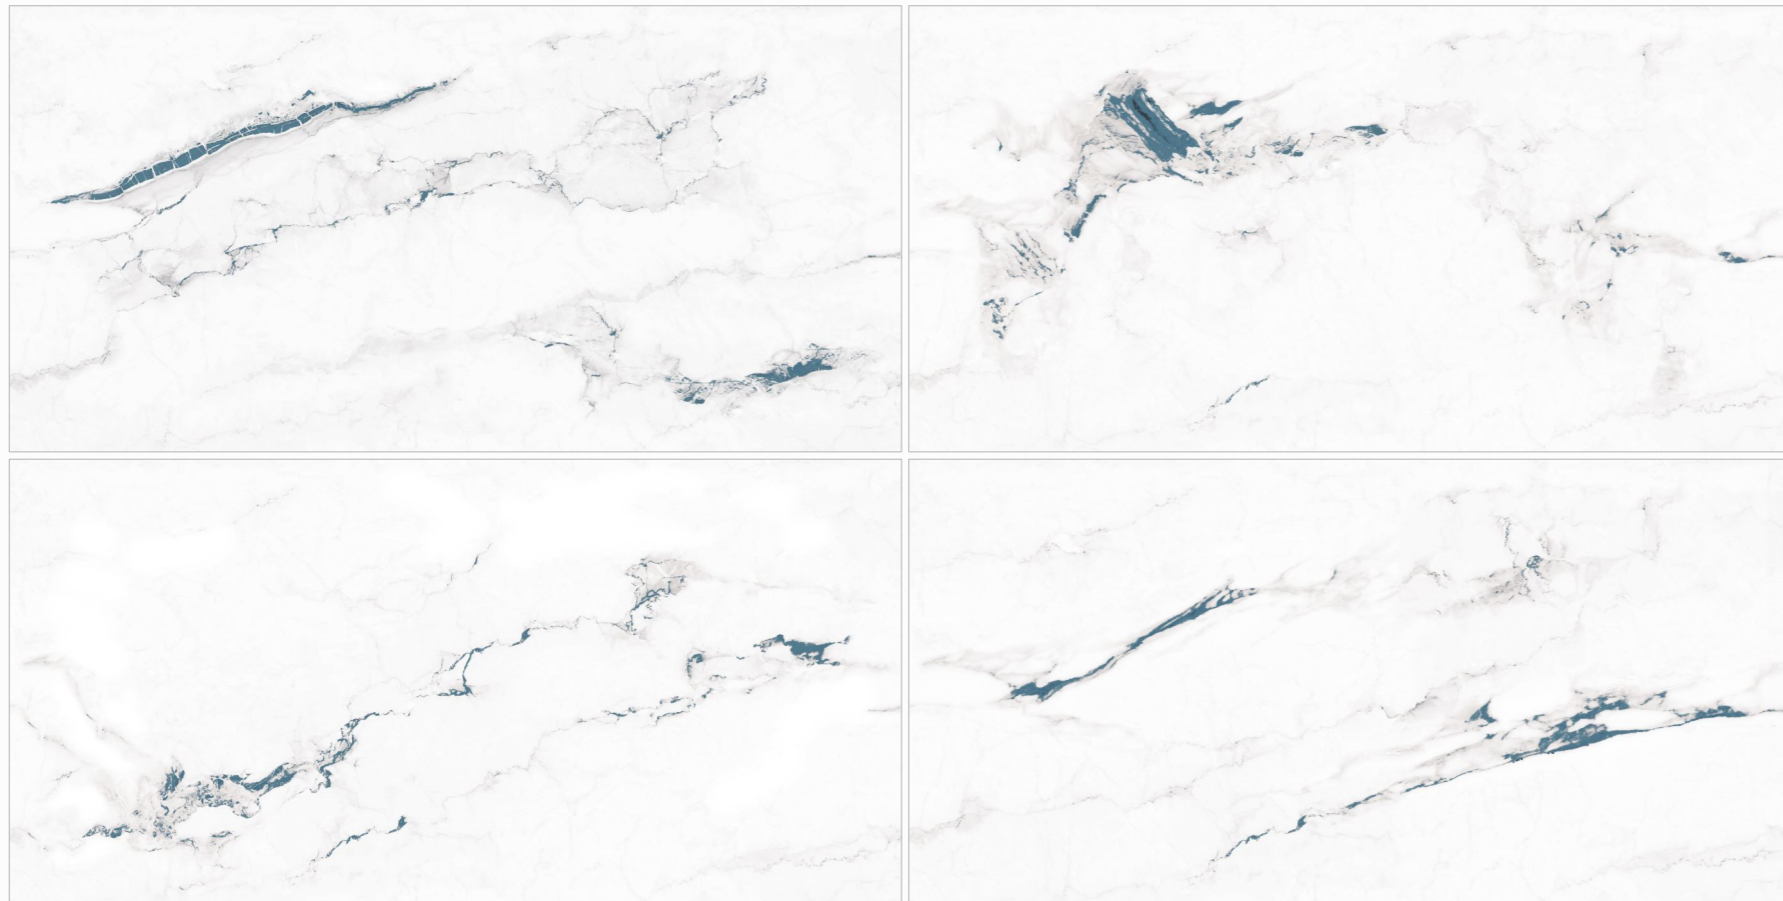

DESIGN NAME
DAZZLE REY

GLOSSY ENDLESS | **04** | **600X**
FINISH | RANDOM | 1200MM