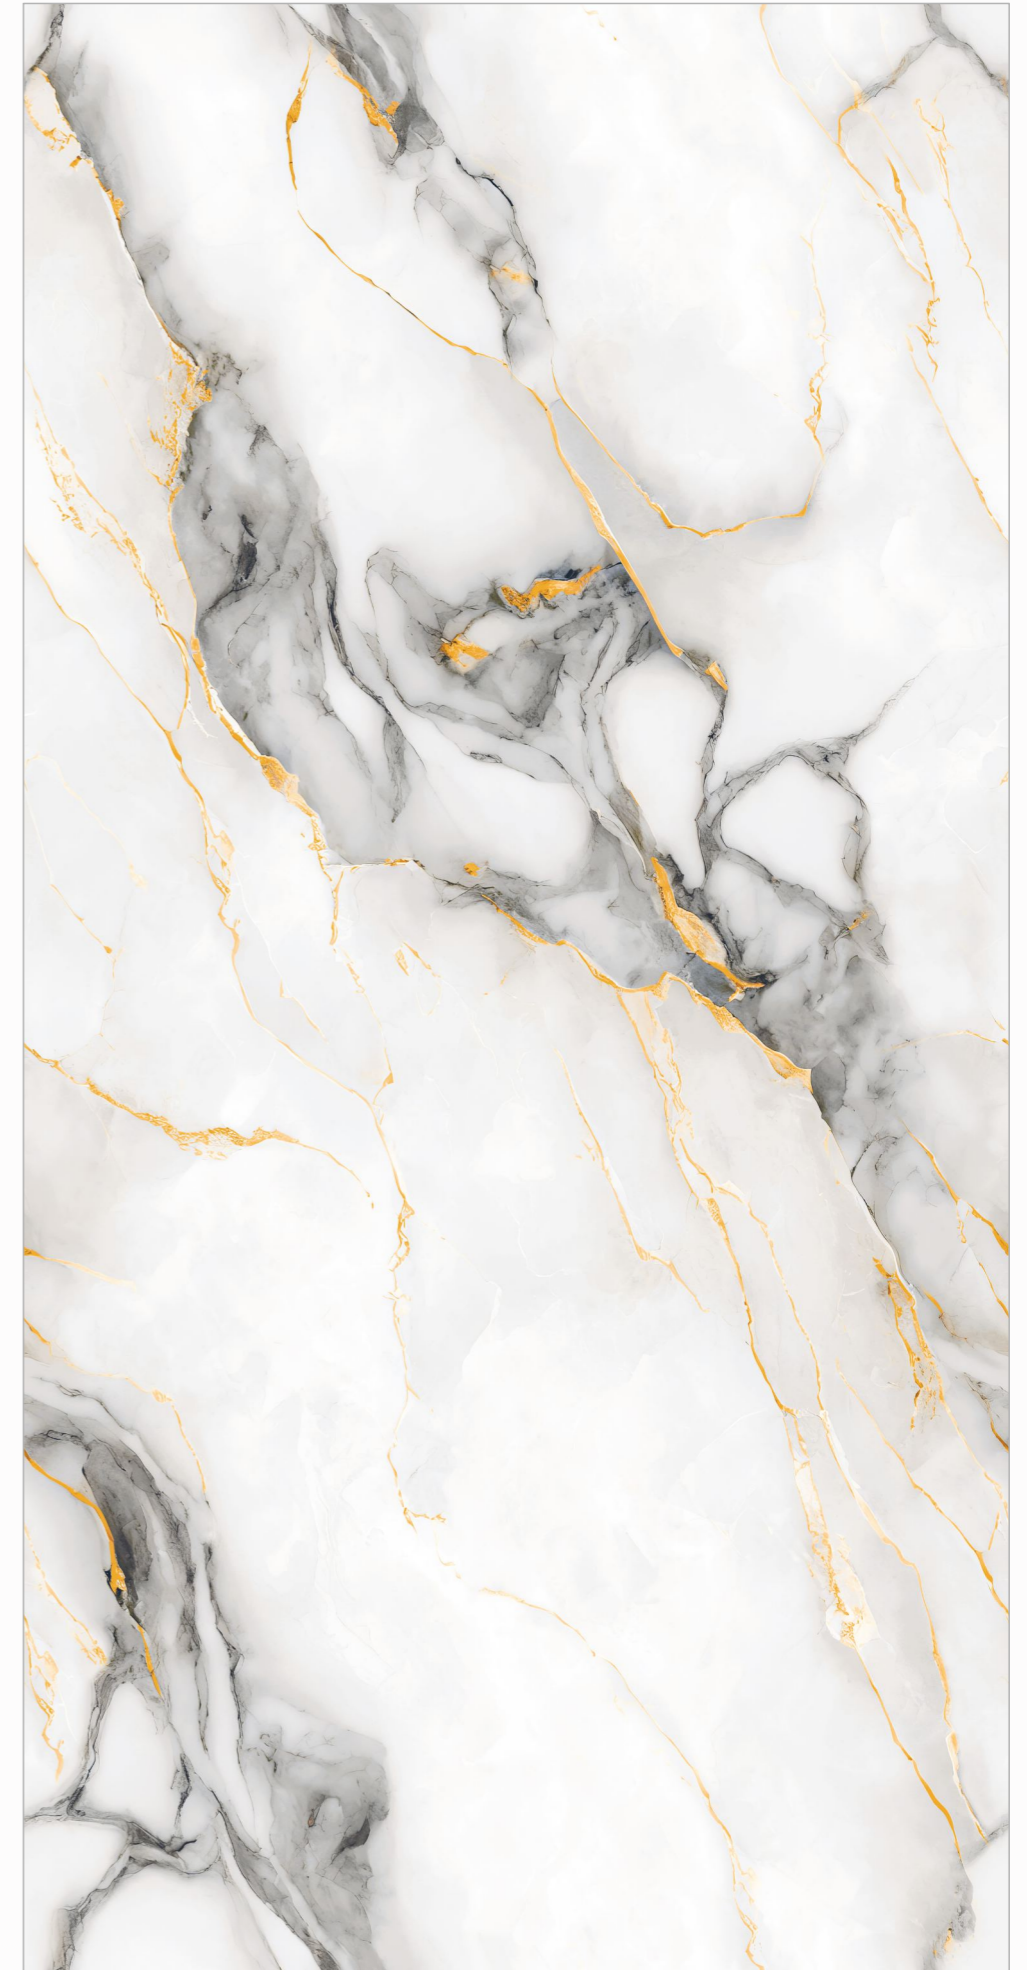

DESIGN NAME
ROFF GOLD

GLOSSY ENDLESS | **600X**
FINISH | 1200MM