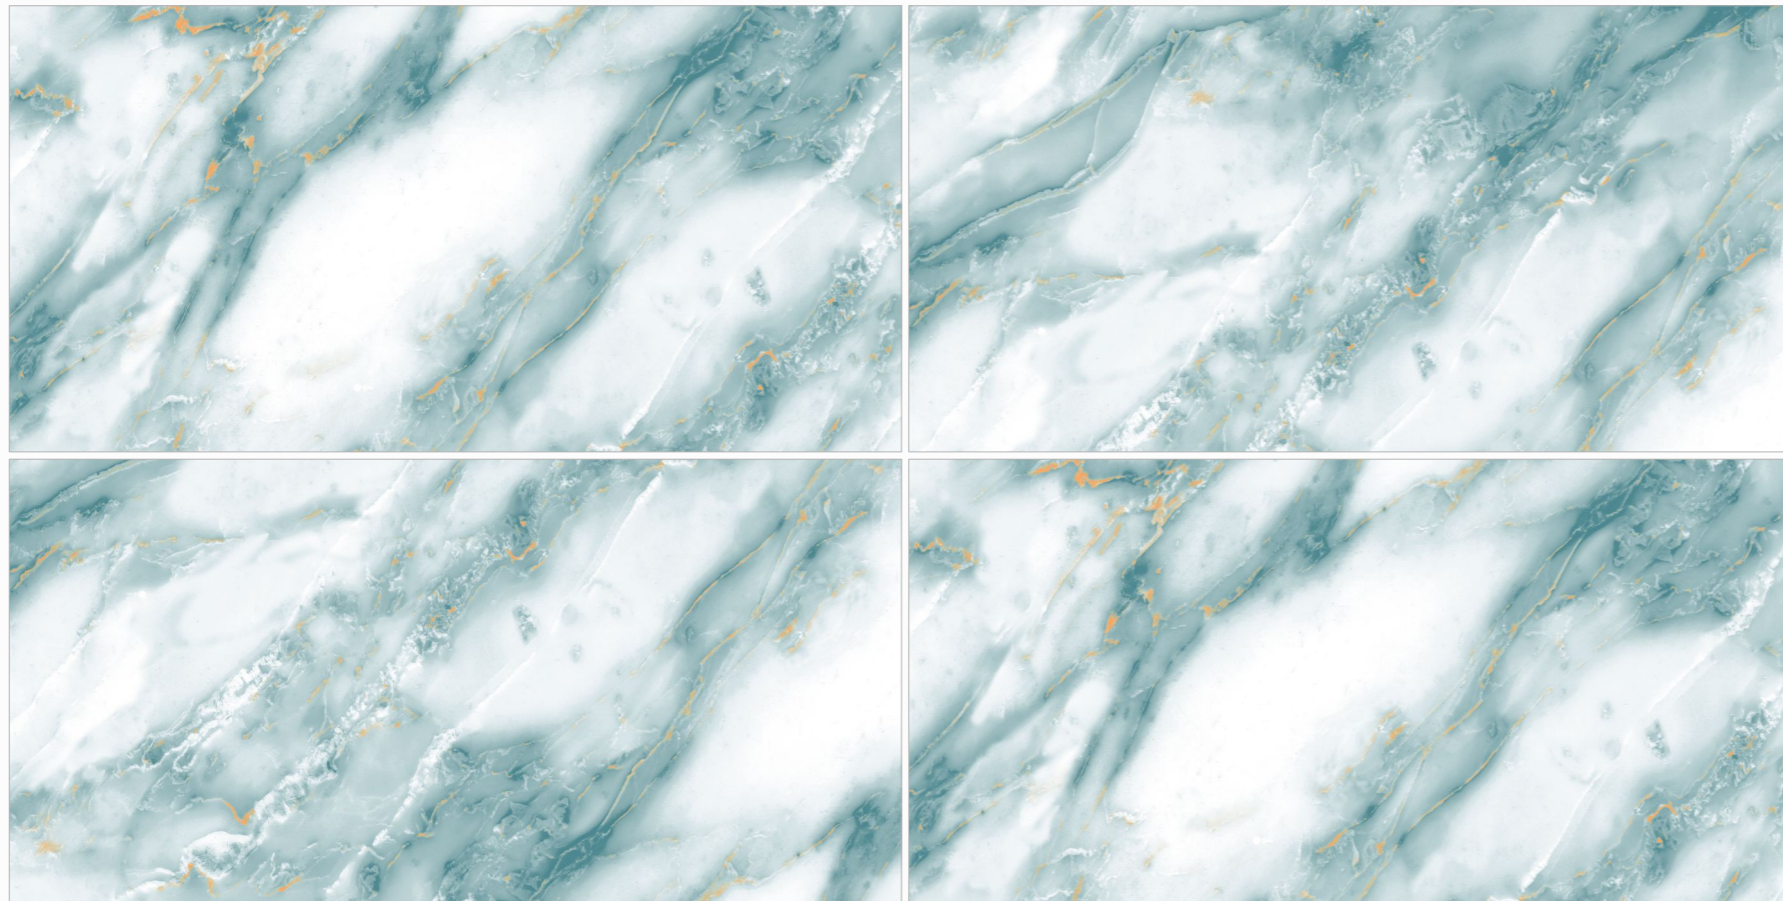

DESIGN NAME
TAURUS AQUA

GLOSSY RANDOM | **03** | **600X**
FINISH | RANDOM | 1200MM