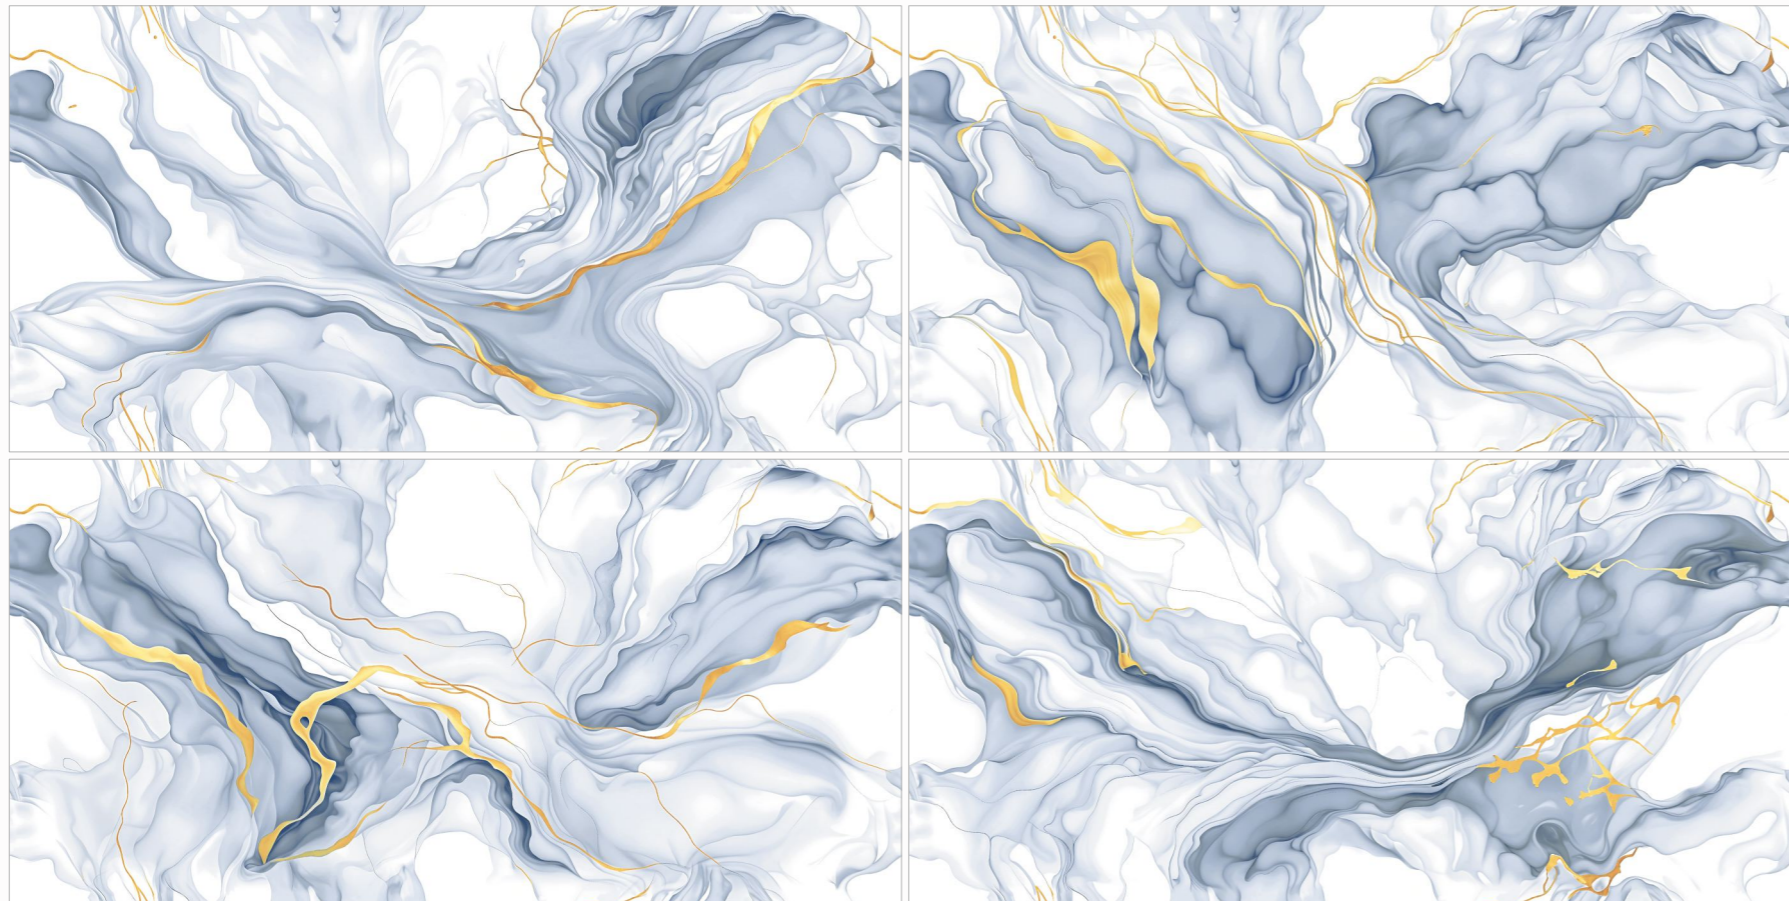

DESIGN NAME
HURRICANE BLUE

GLOSSY ENDLESS | **04** | **600X**
FINISH | RANDOM | 1200MM