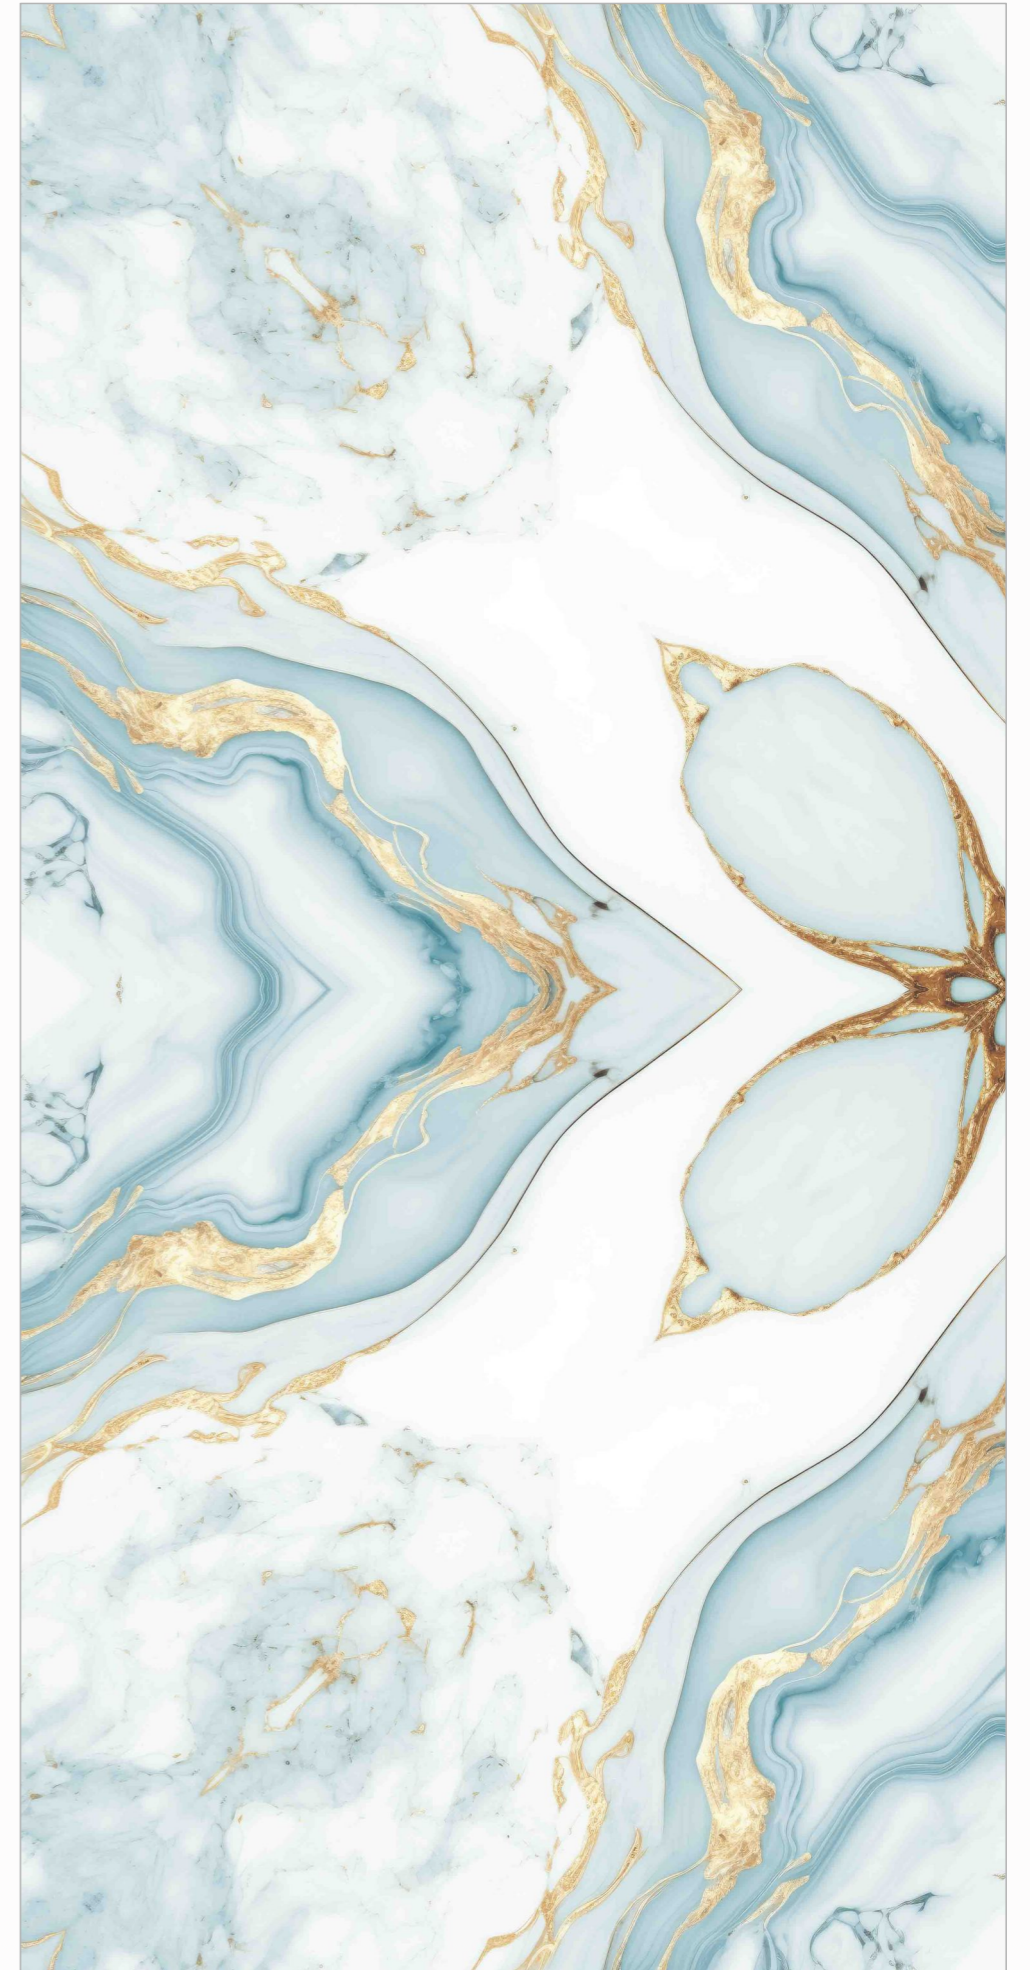

DESIGN NAME
RANGOLI-01

BOOK MATCH | **600X**
FINISH | 1200MM