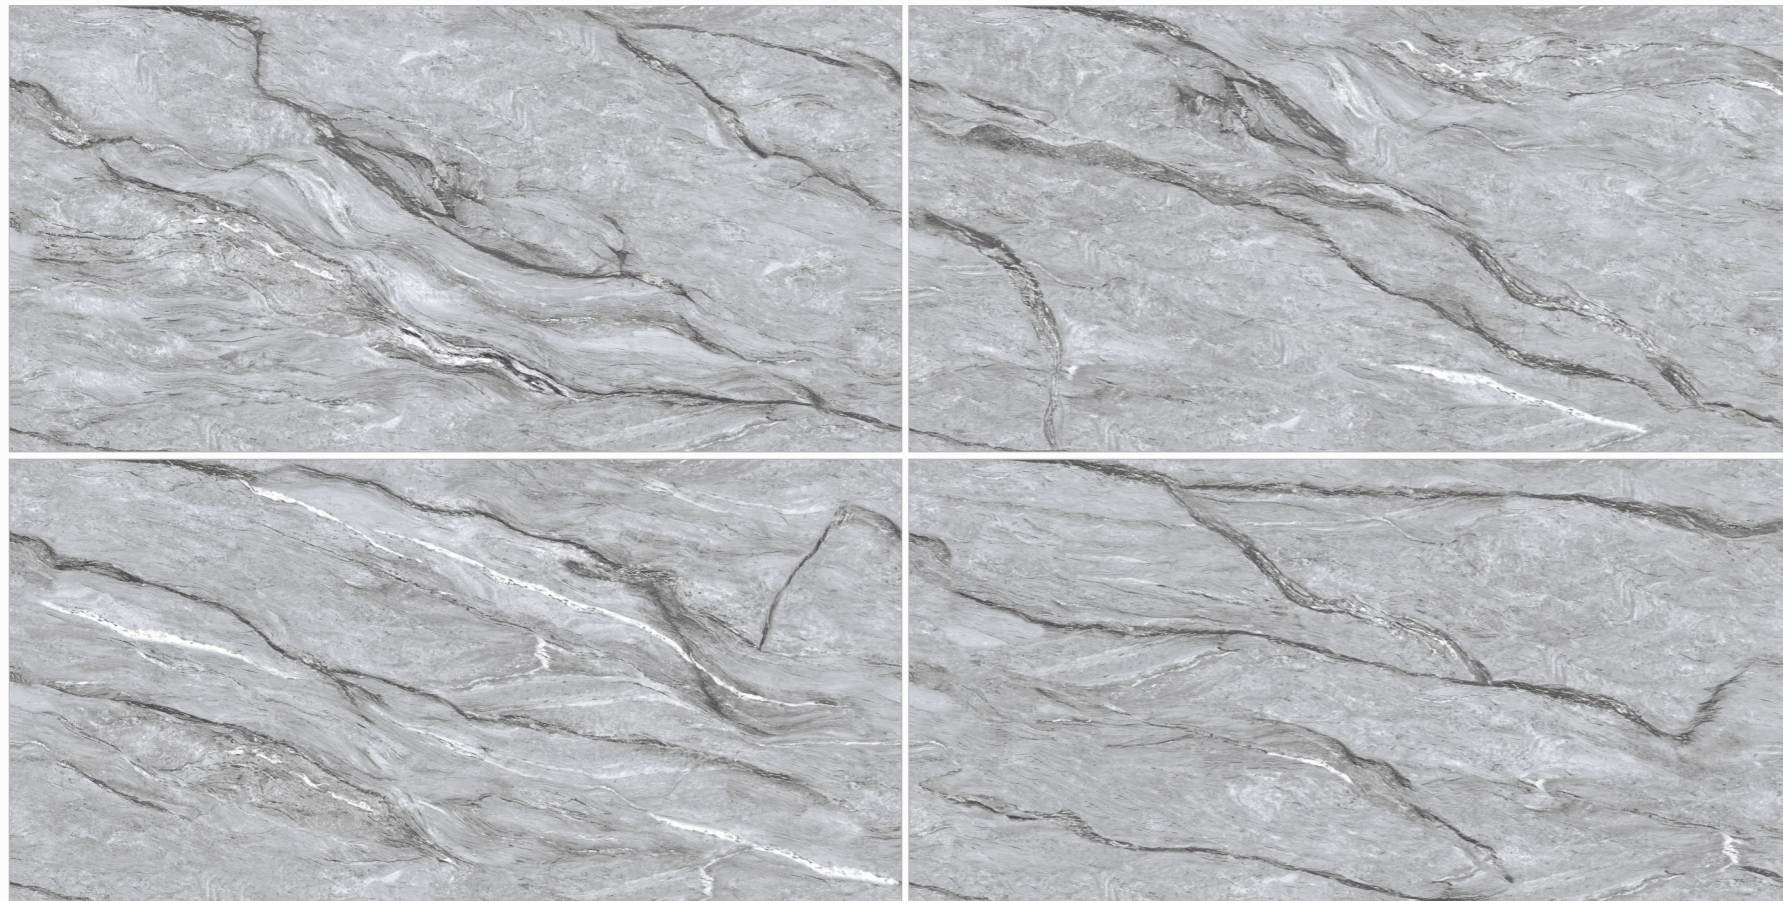

DESIGN NAME
LIZA GREY

GLOSSY ENDLESS | **04** | **600X**
FINISH | RANDOM | 1200MM