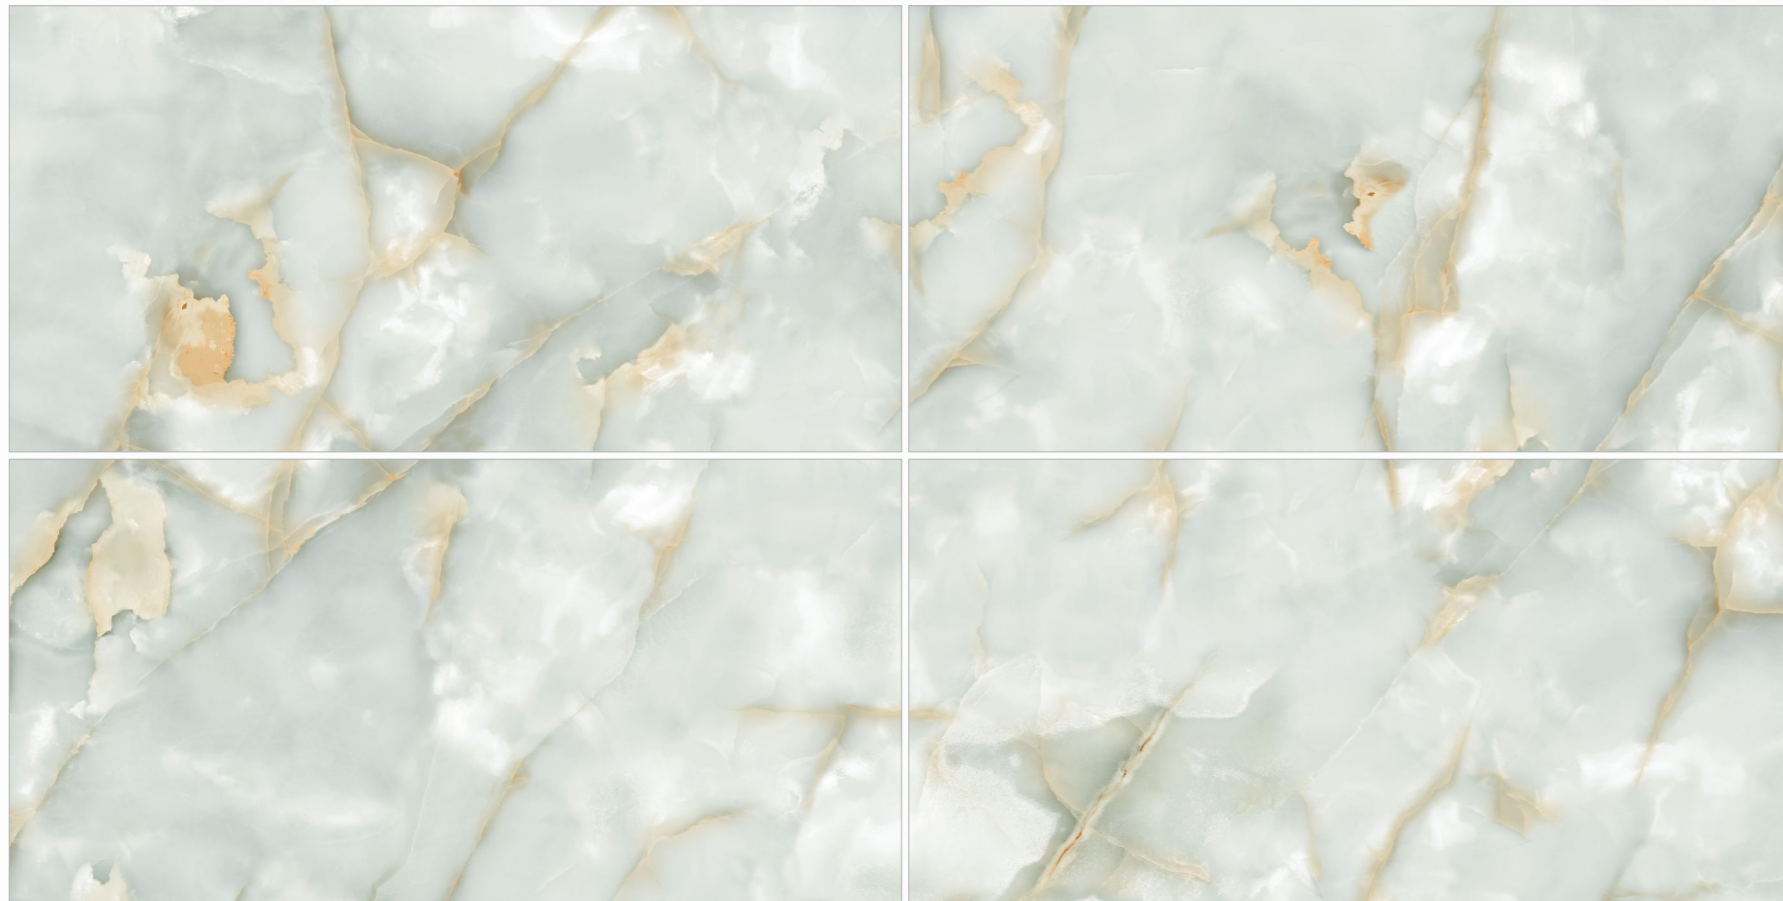

DESIGN NAME
PICASO YELLOW

GLOSSY RANDOM | **03** | **600X**
FINISH | RANDOM | 1200MM