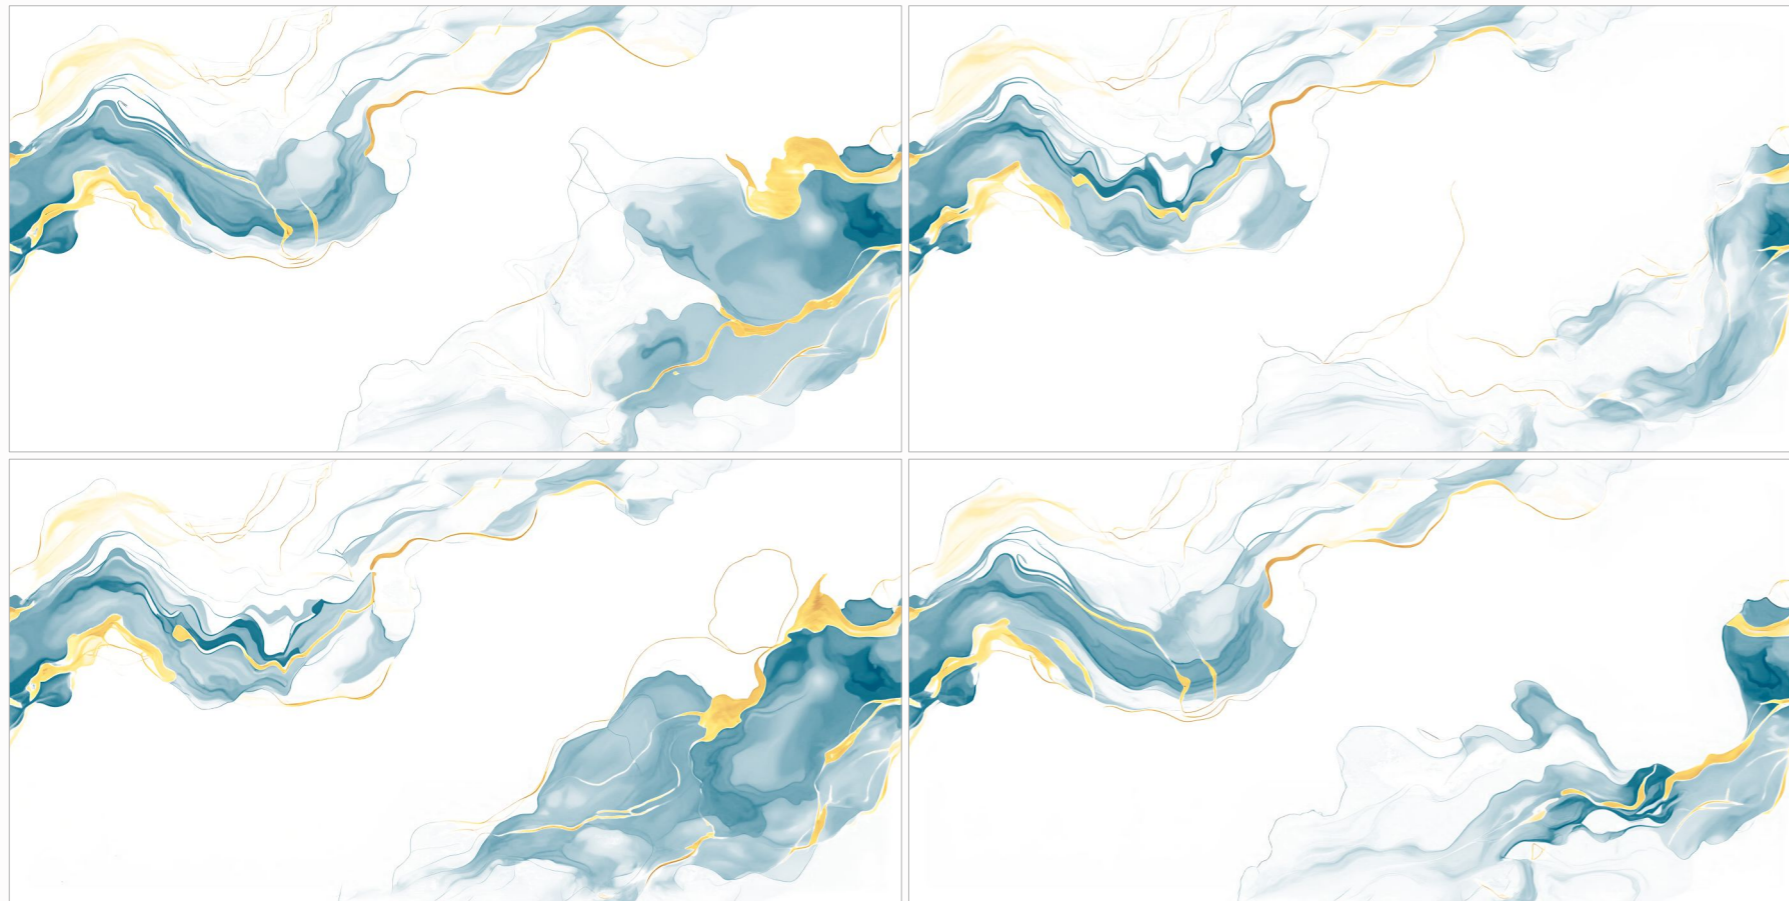

DESIGN NAME
AURUM AQUA

GLOSSY ENDLESS | **04** | **600X**
FINISH | RANDOM | 1200MM