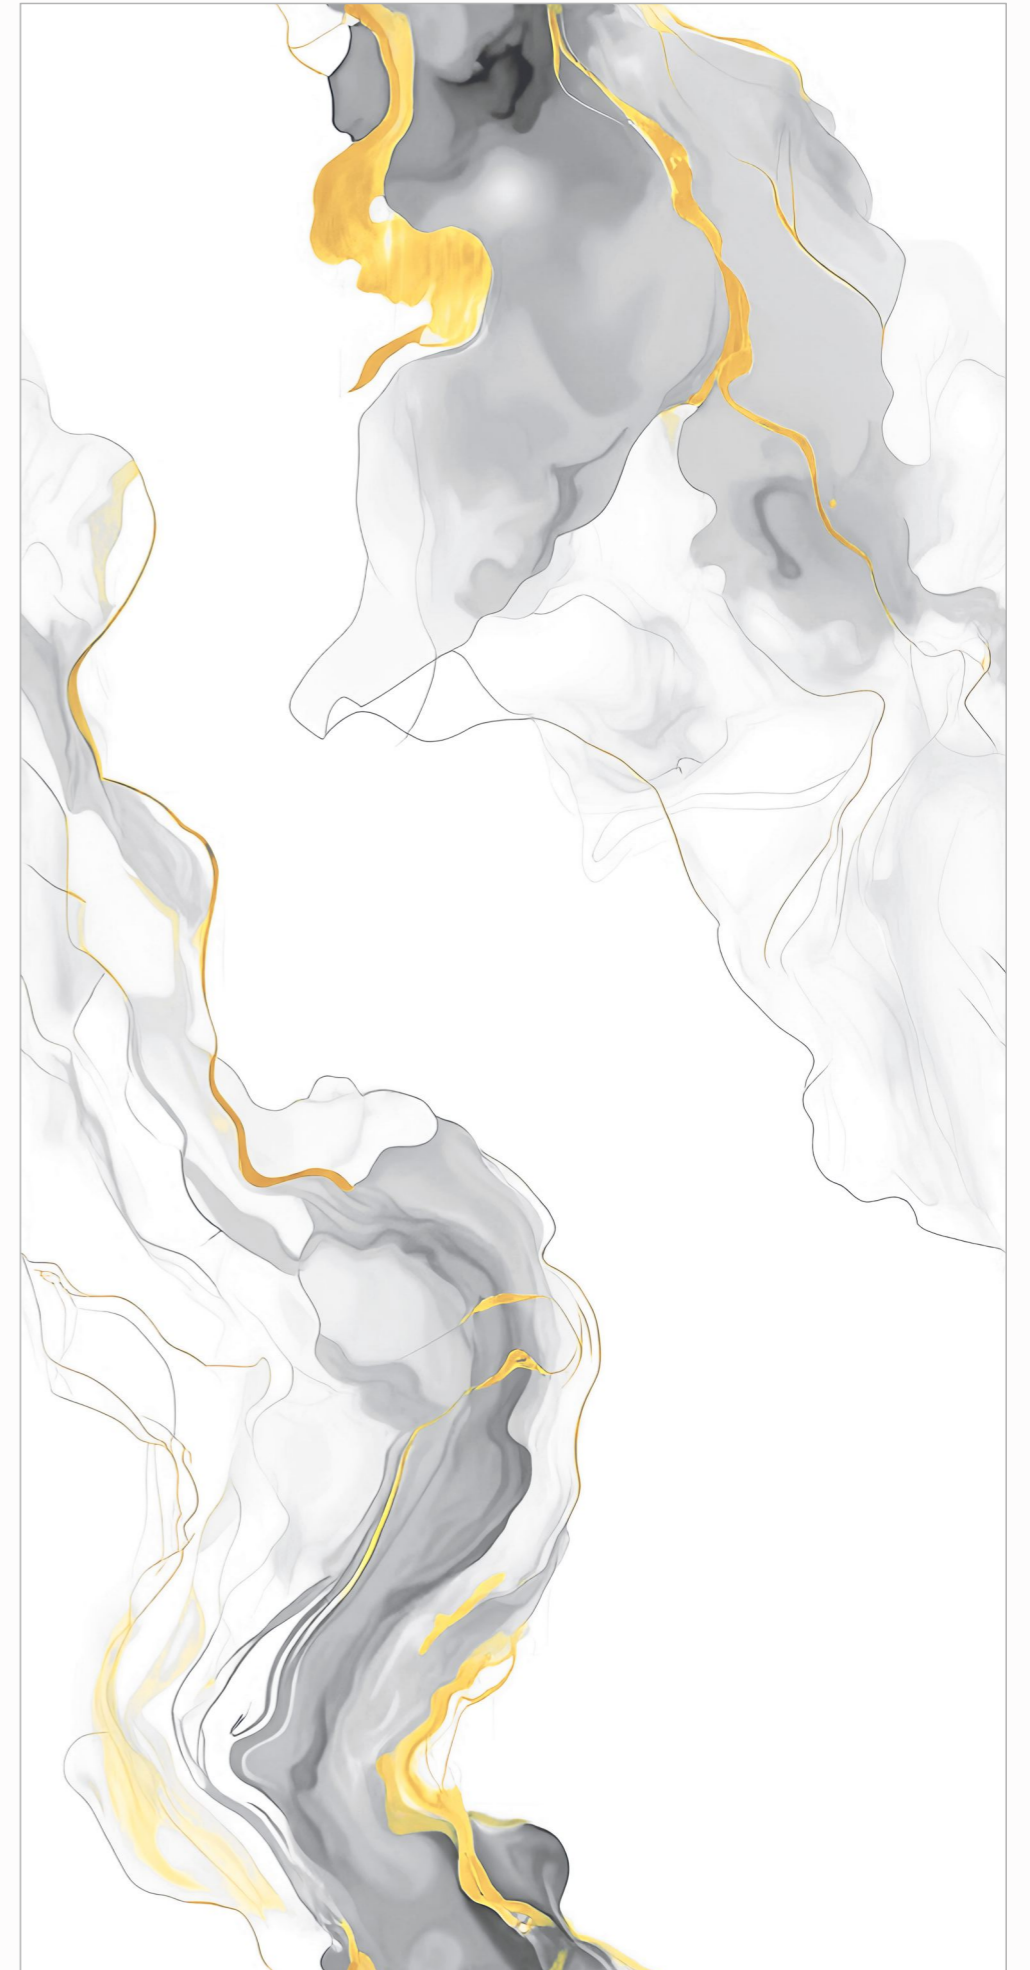

**GLOSSY ENDLESS** | **04** | **600X**  
FINISH | RANDOM | 1200MM

DESIGN NAME  
**BLISS BLUE**

**GLOSSY RANDOM** | **03** | **600X**  
FINISH | RANDOM | 1200MM

DESIGN NAME  
**GNESIS SKY**

**GLOSSY RANDOM** | **04** | **600X**  
FINISH | RANDOM | 1200MM