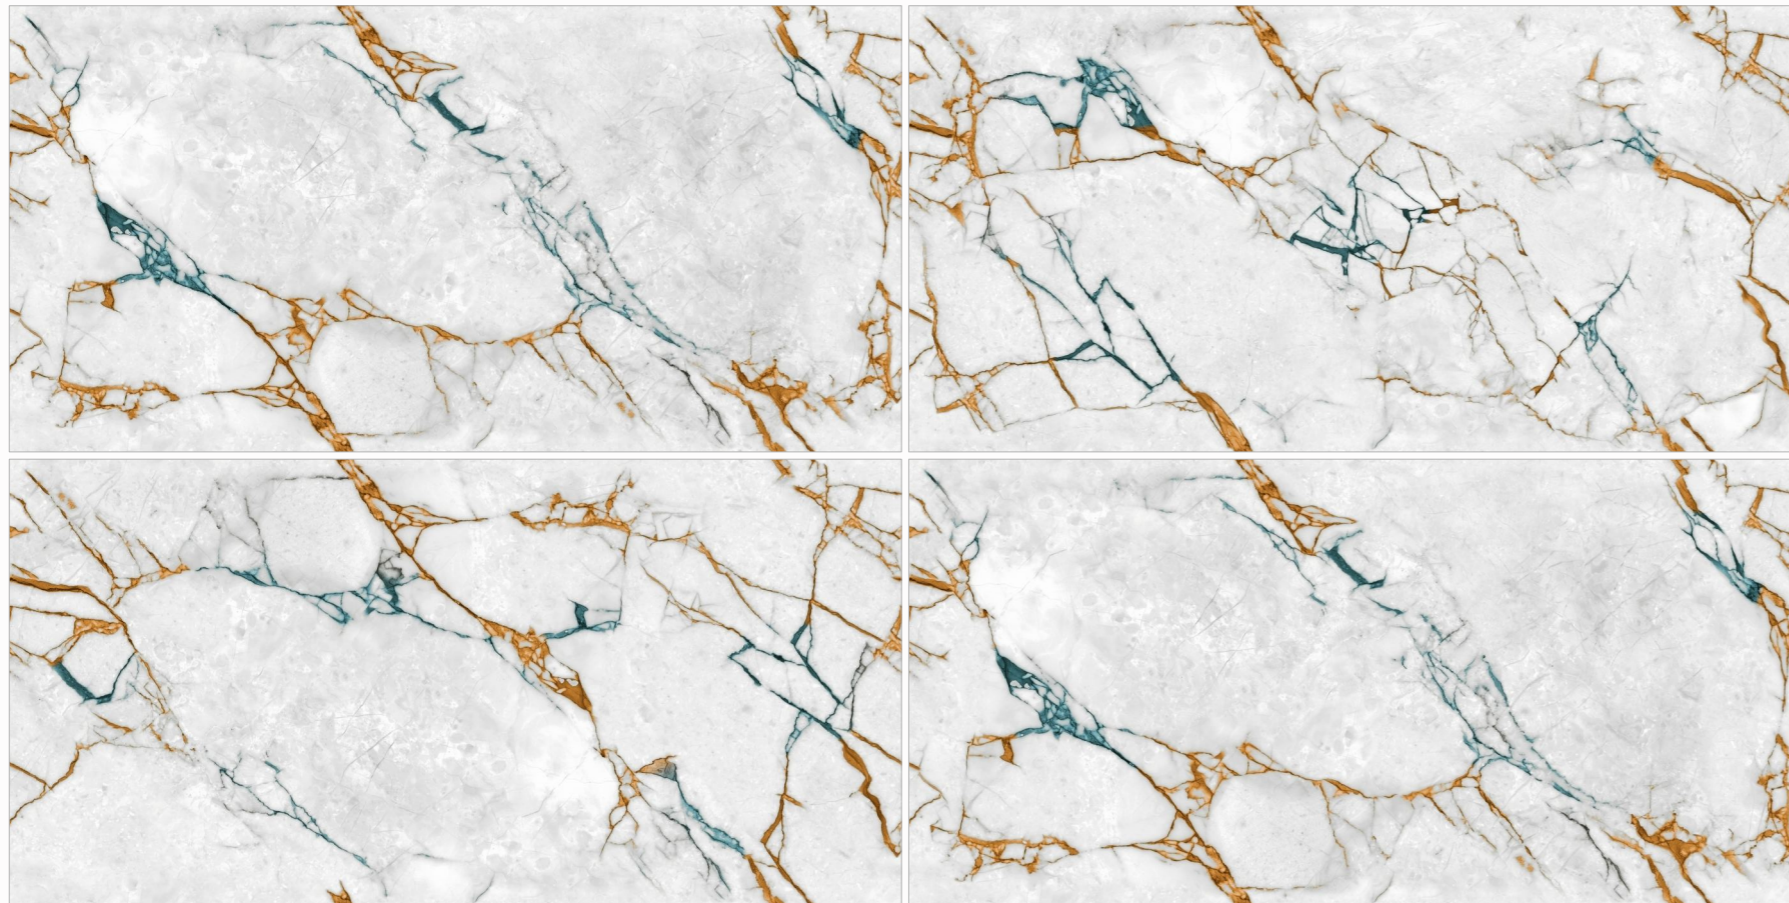

DESIGN NAME
LUXE GOLD

GLOSSY ENDLESS | **03** | **600X**
FINISH | RANDOM | 1200MM