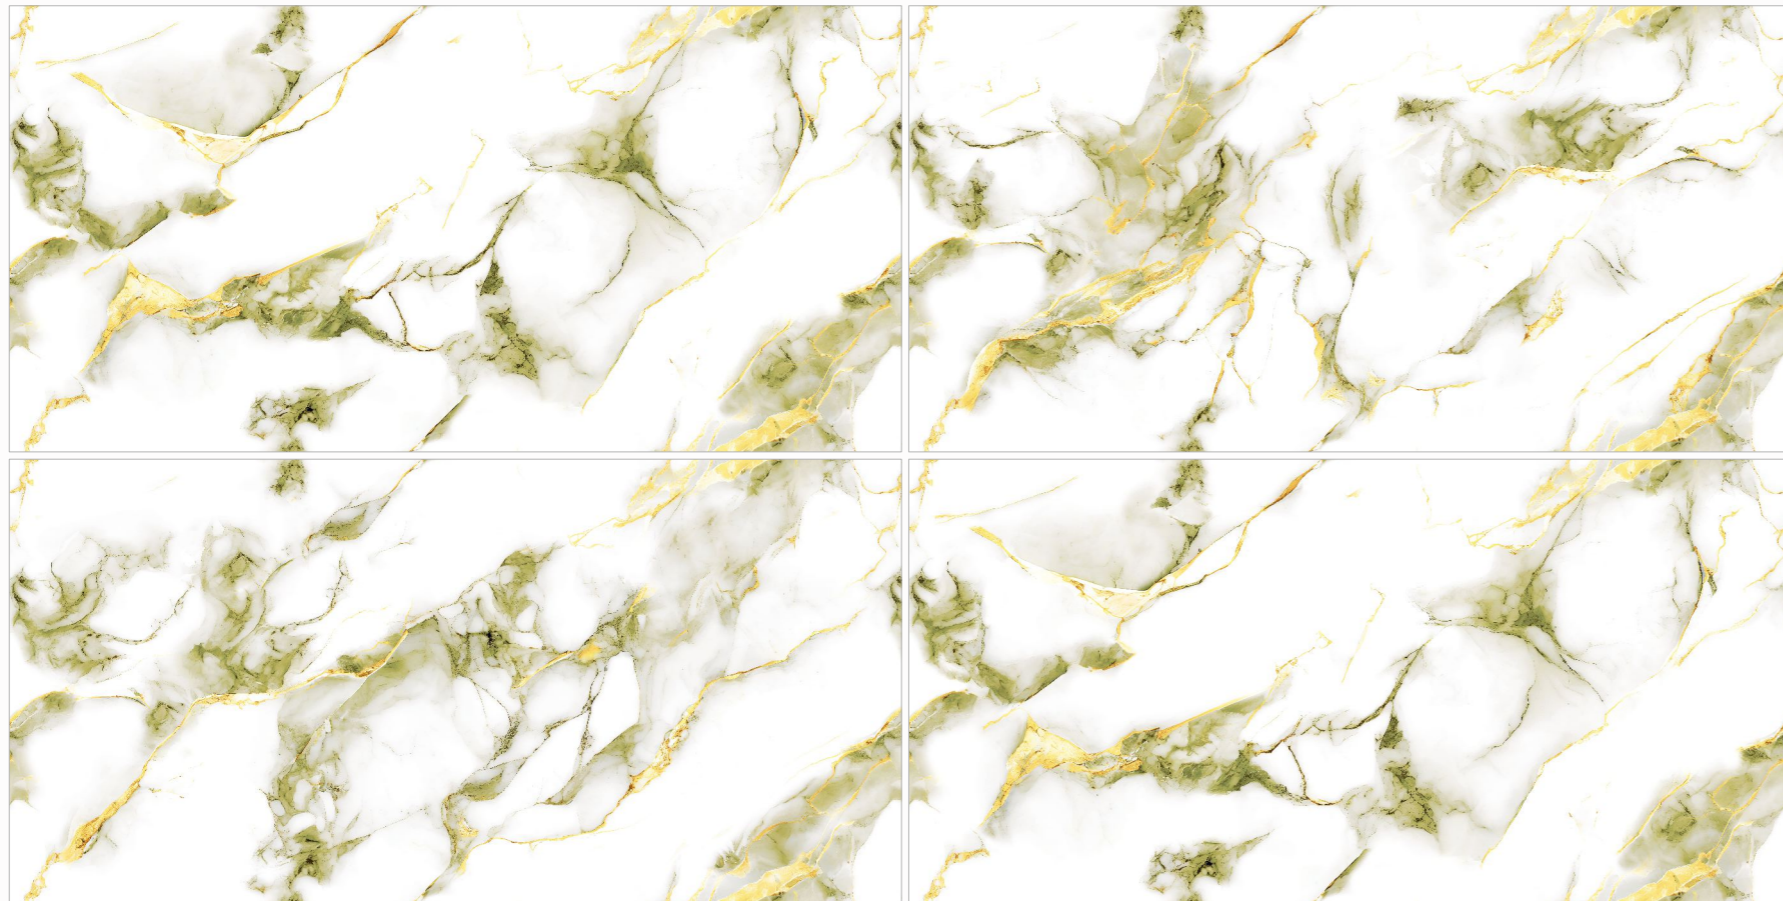

**GLOSSY ENDLESS** | **03** | **600X**  
FINISH | RANDOM | 1200MM

DESIGN NAME  
**ZARA BLUE**

**GLOSSY ENDLESS** | **03** | **600X**  
FINISH | RANDOM | 1200MM

DESIGN NAME  
**ZARA GREEN**

**GLOSSY ENDLESS** | **03** | **600X**  
FINISH | RANDOM | 1200MM