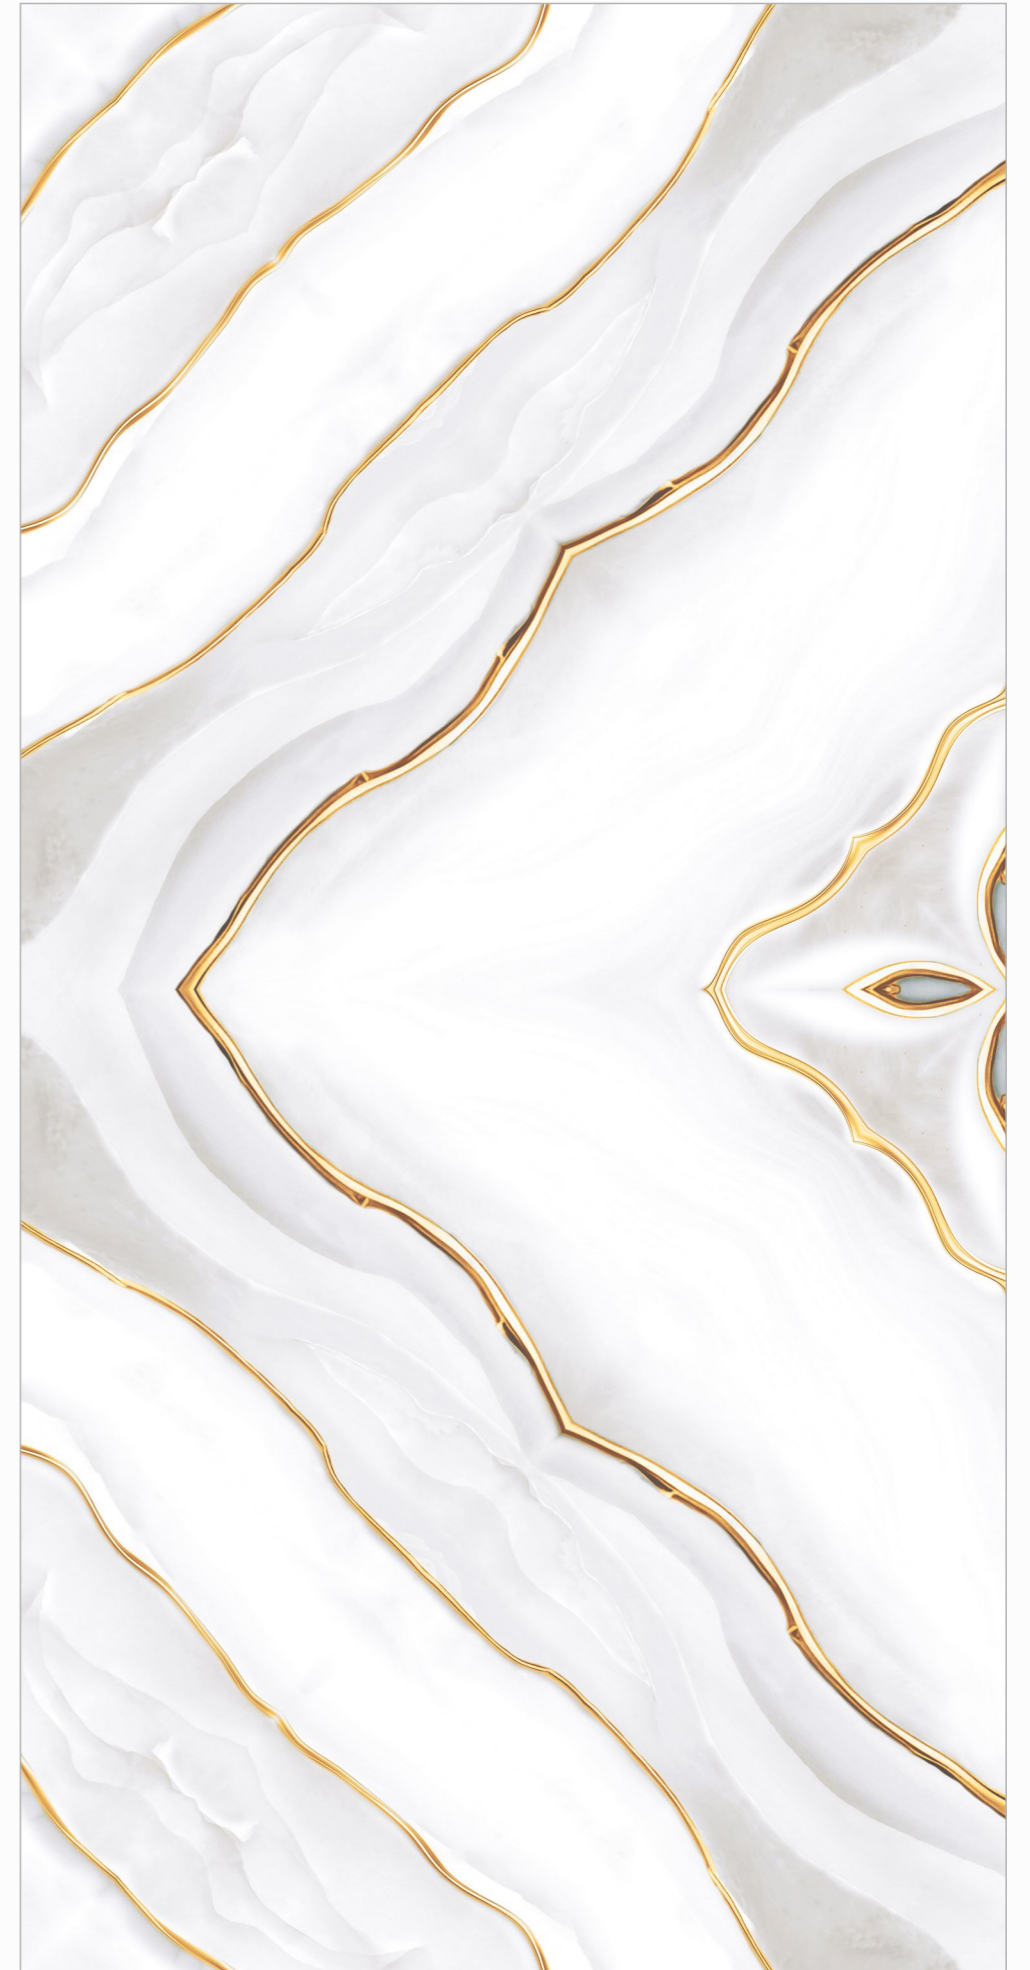

DESIGN NAME  
**RANGOLI-01**

**BOOK MATCH** | **600X**  
FINISH | 1200MM

DESIGN NAME  
**RANGOLI-02**

**BOOK MATCH** | **600X**  
FINISH | 1200MM

DESIGN NAME  
**RANGOLI-03**

**BOOK MATCH** | **600X**  
FINISH | 1200MM