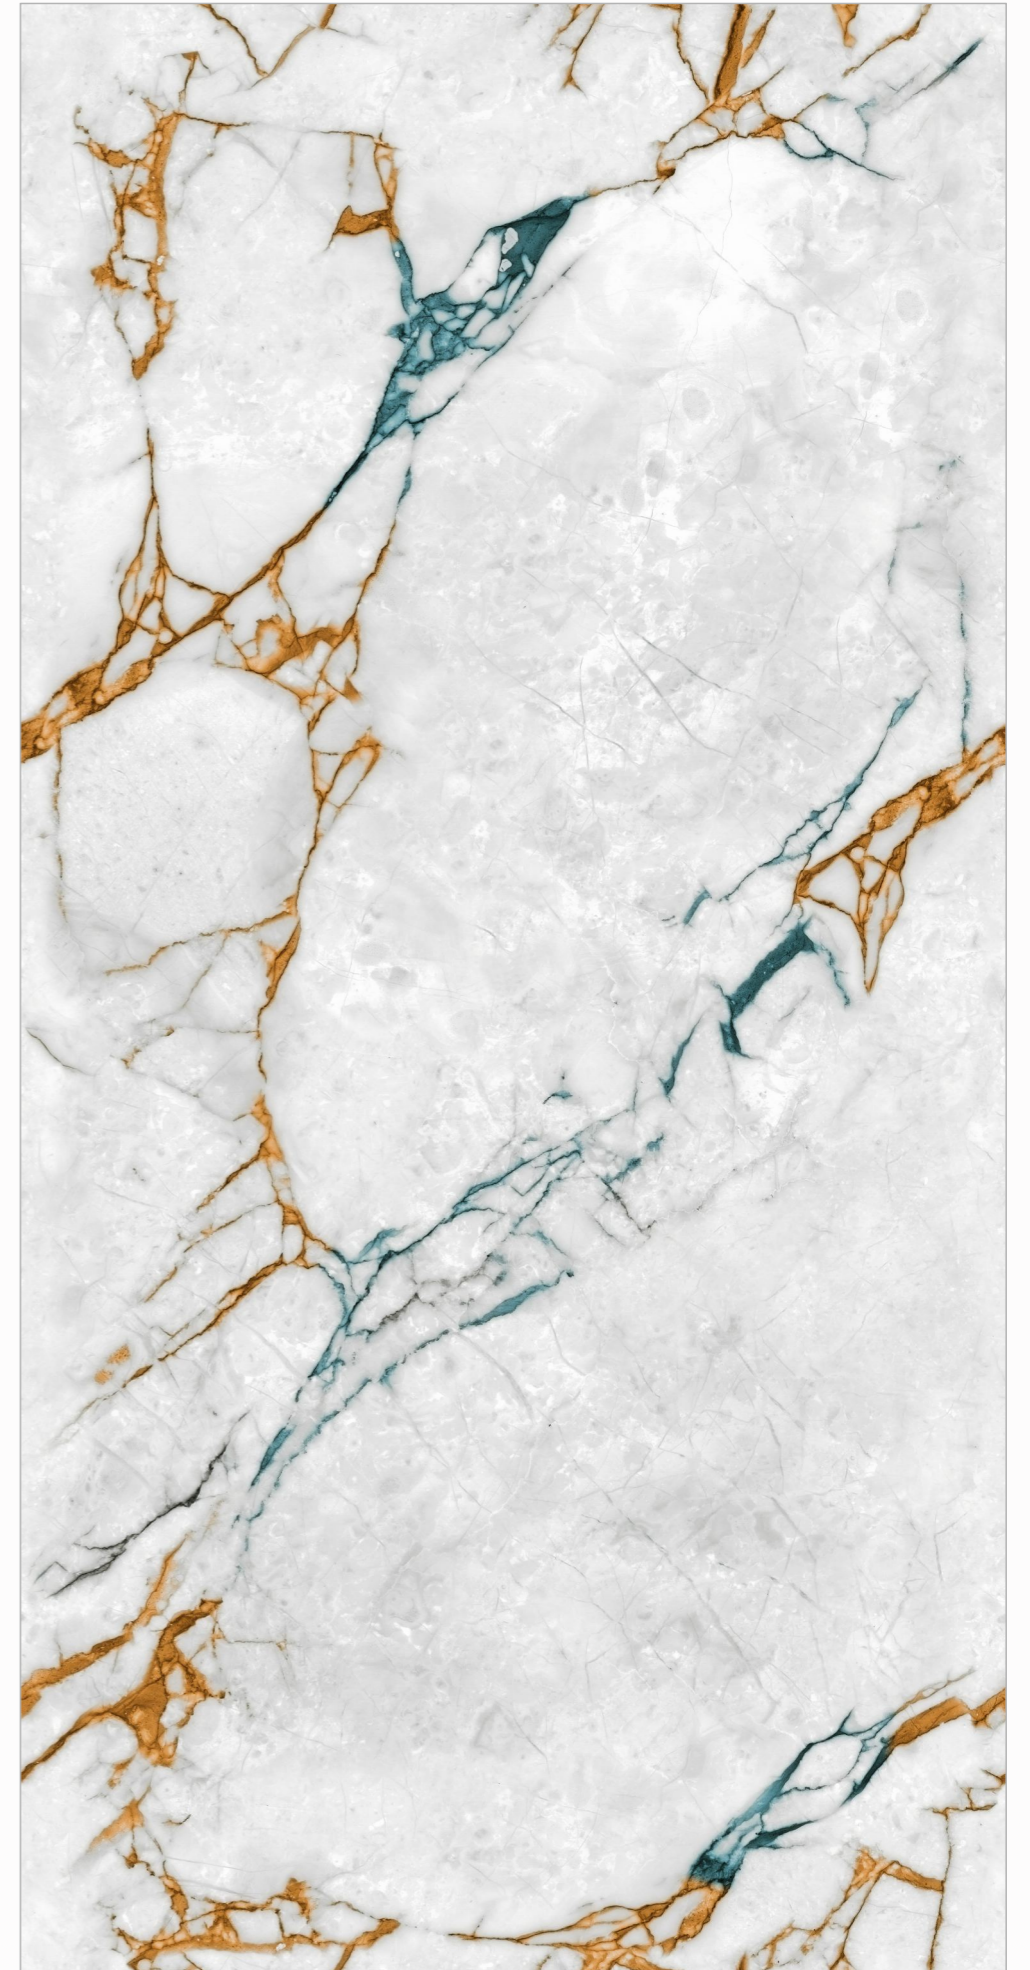

**GLOSSY ENDLESS** | **04** | **600X**  
FINISH | RANDOM | 1200MM

DESIGN NAME

**HURRICANE GREY**

**GLOSSY ENDLESS**  
FINISH

**04**  
RANDOM

**600X**  
1200MM

DESIGN NAME  
**LUXE GOLD**

**GLOSSY ENDLESS** | **03** | **600X**  
FINISH | RANDOM | 1200MM