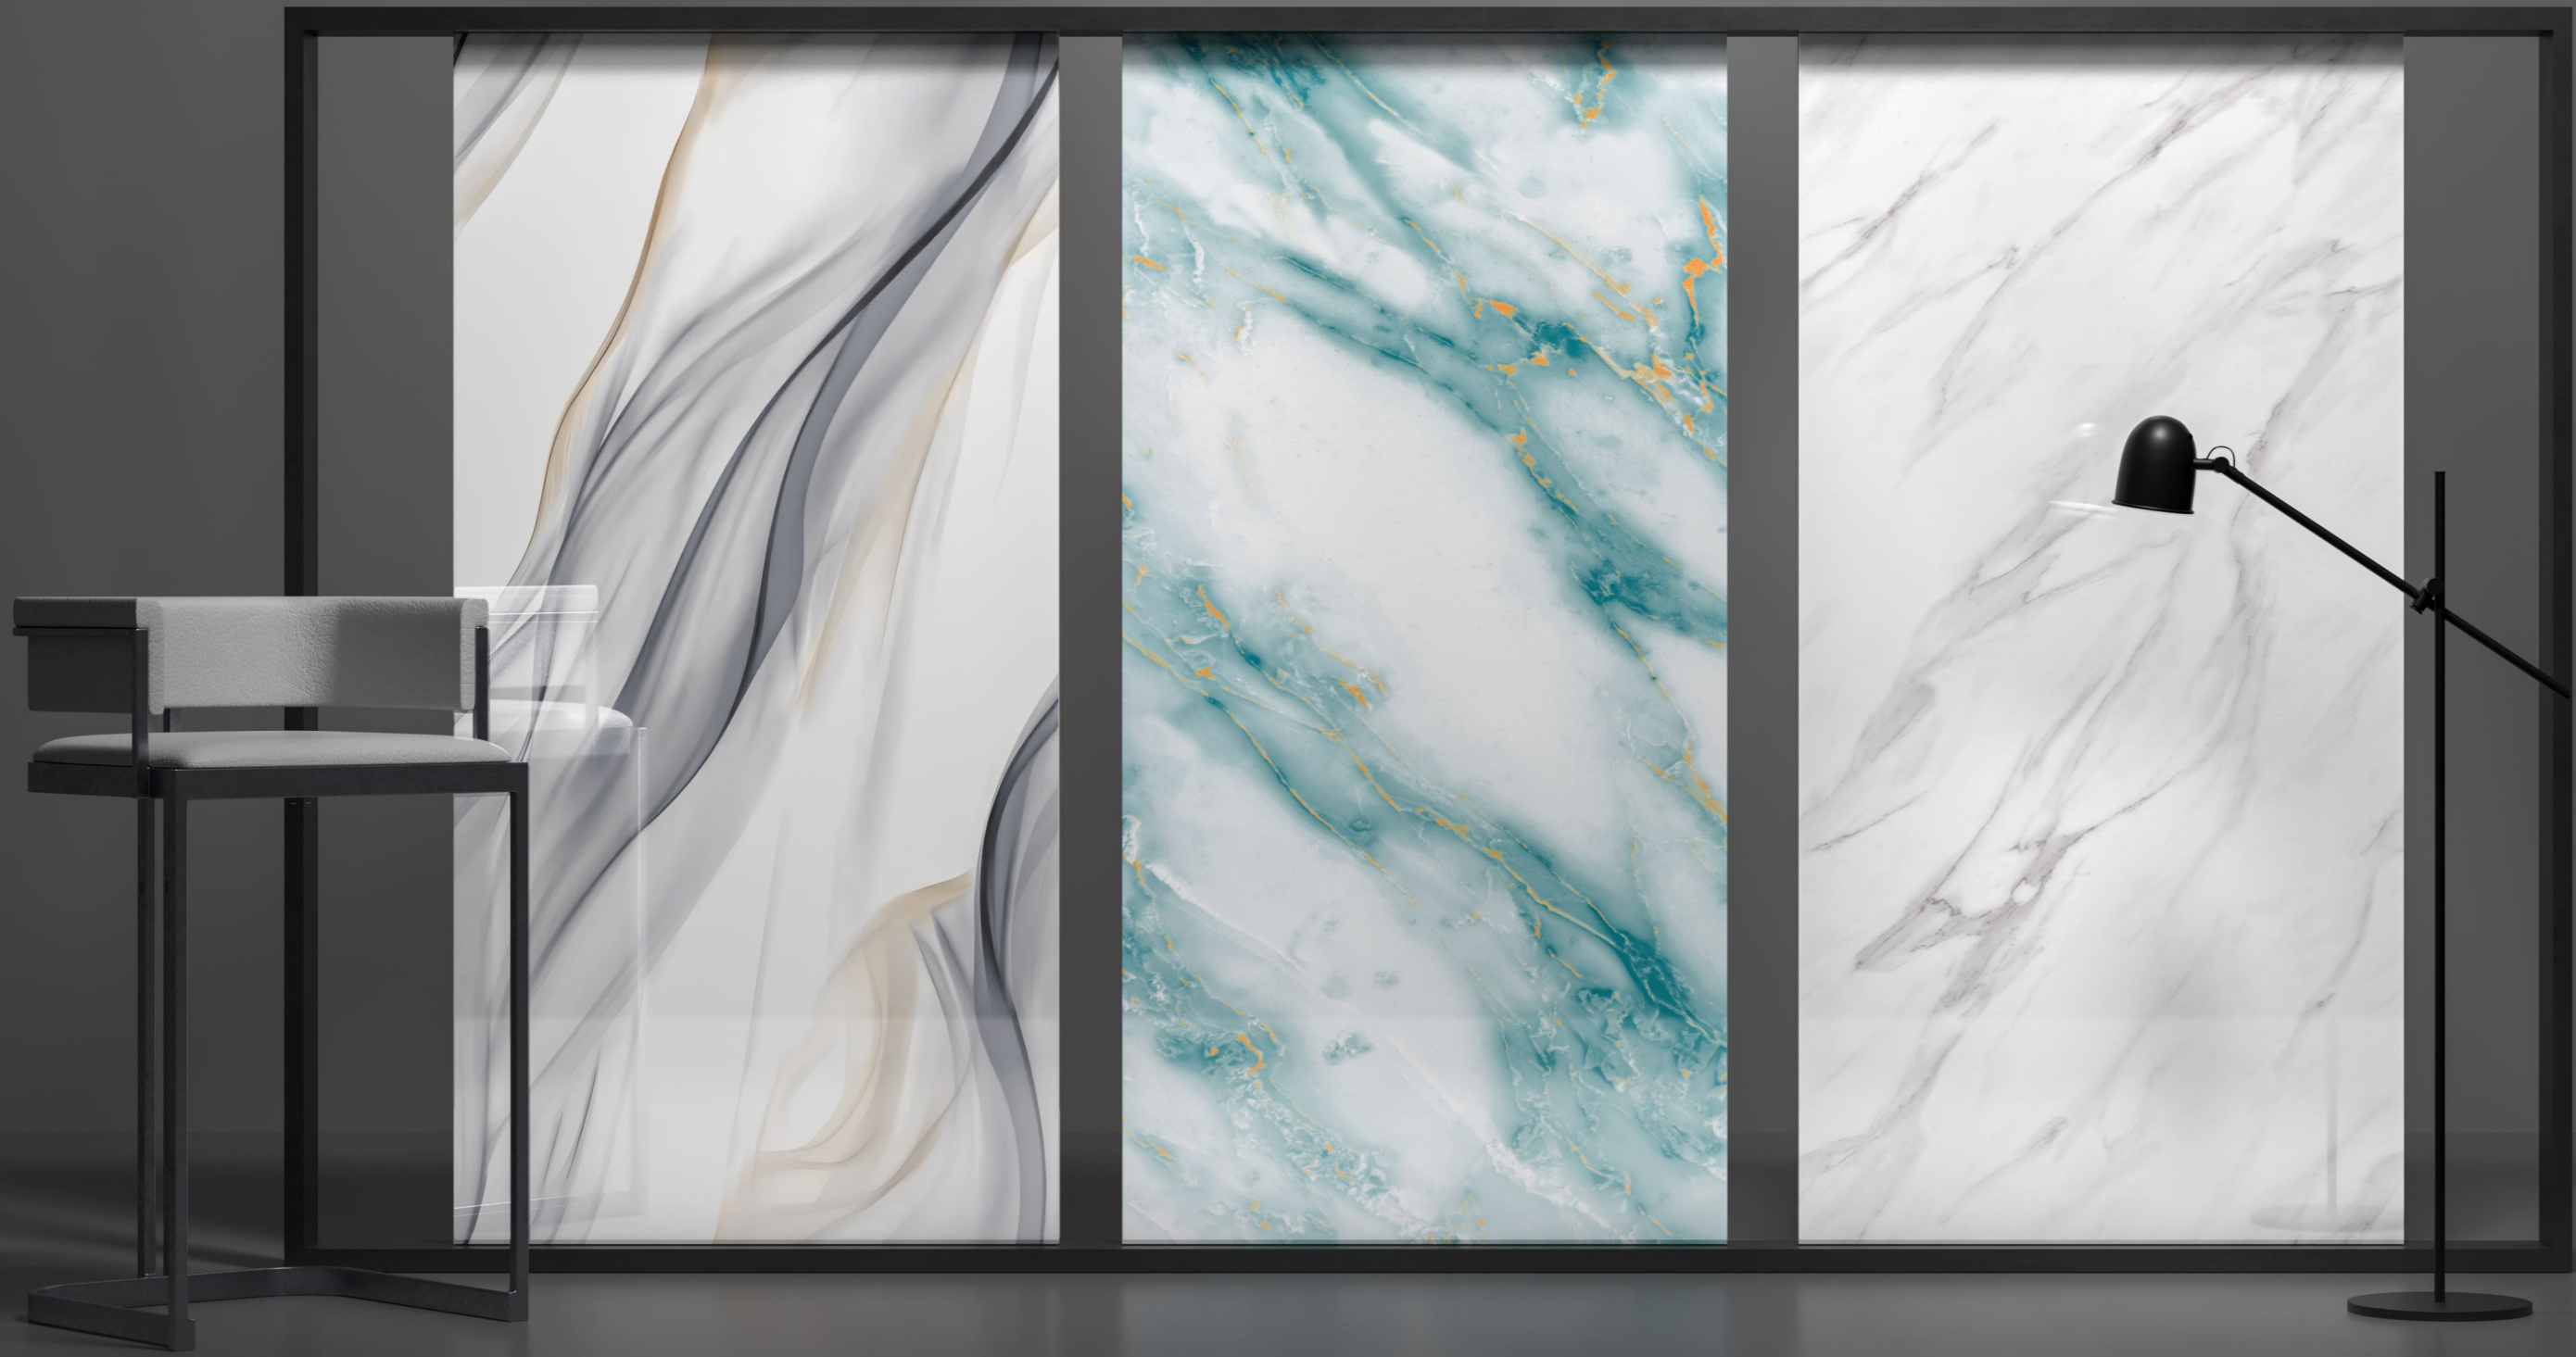

Glantonia

A **RUDRAKSHA** Company

GLOSSY
COLLECTION
600X1200MM

Grand Surfaces With Glossy **PERFECTION.**

SOCH®
Think your dreams...
TILES & SANITARYWARE