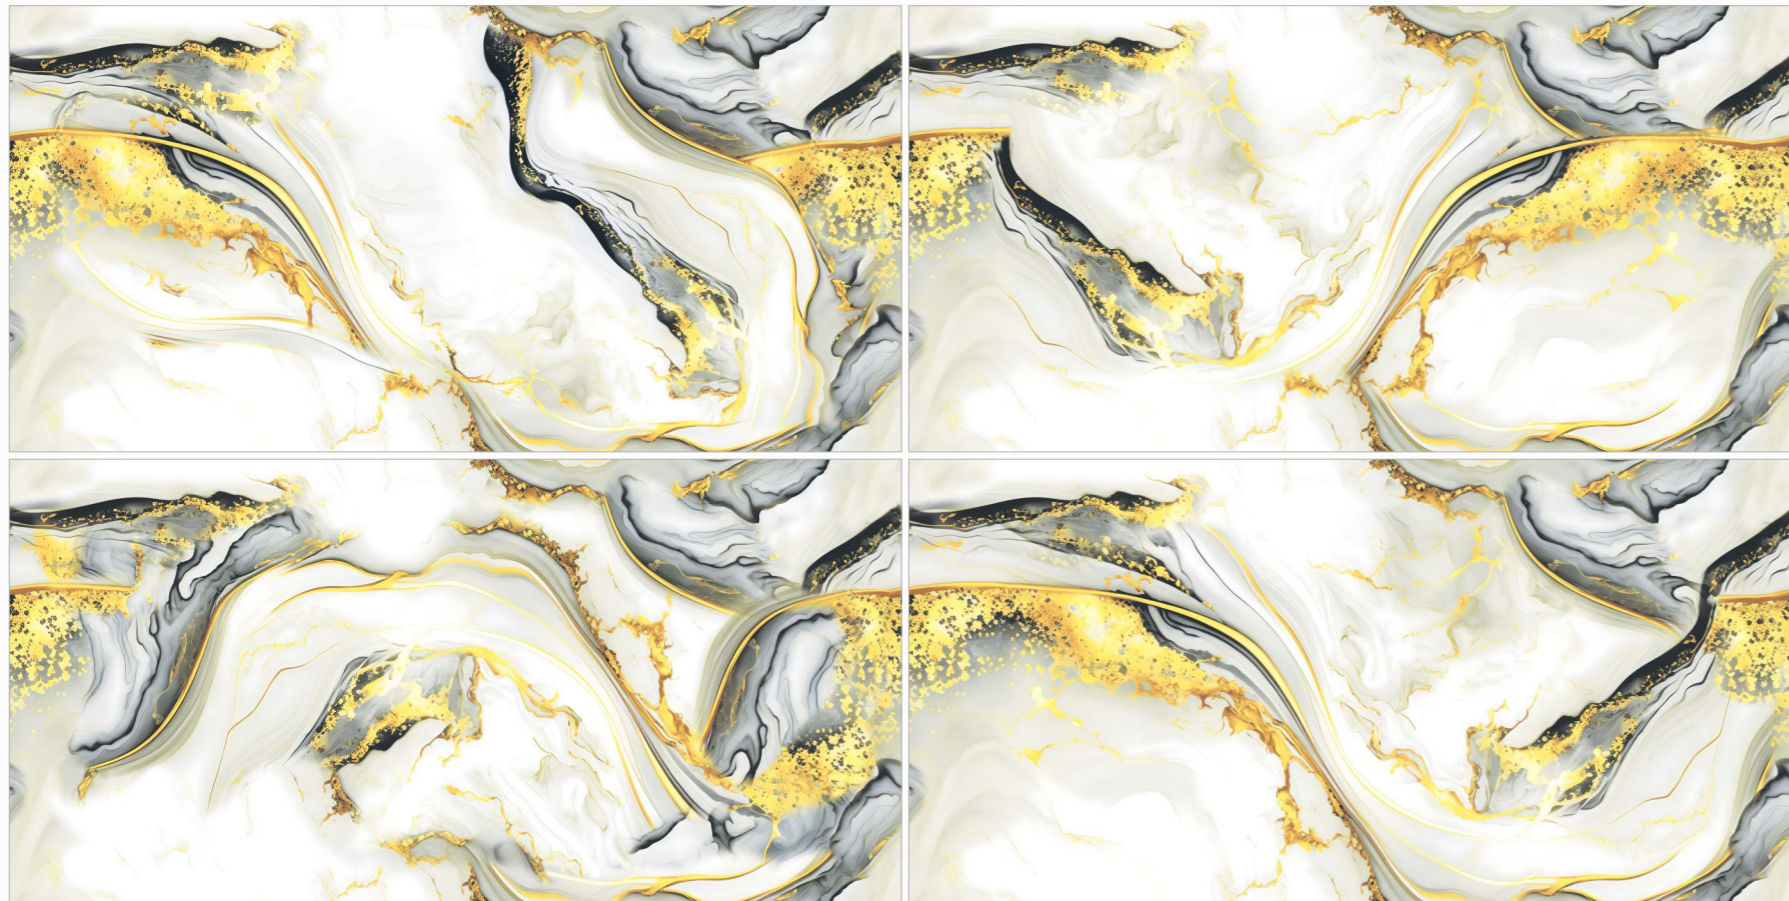

DESIGN NAME
LUBIX GOLD

GLOSSY ENDLESS | **04** | **600X**
FINISH | RANDOM | 1200MM