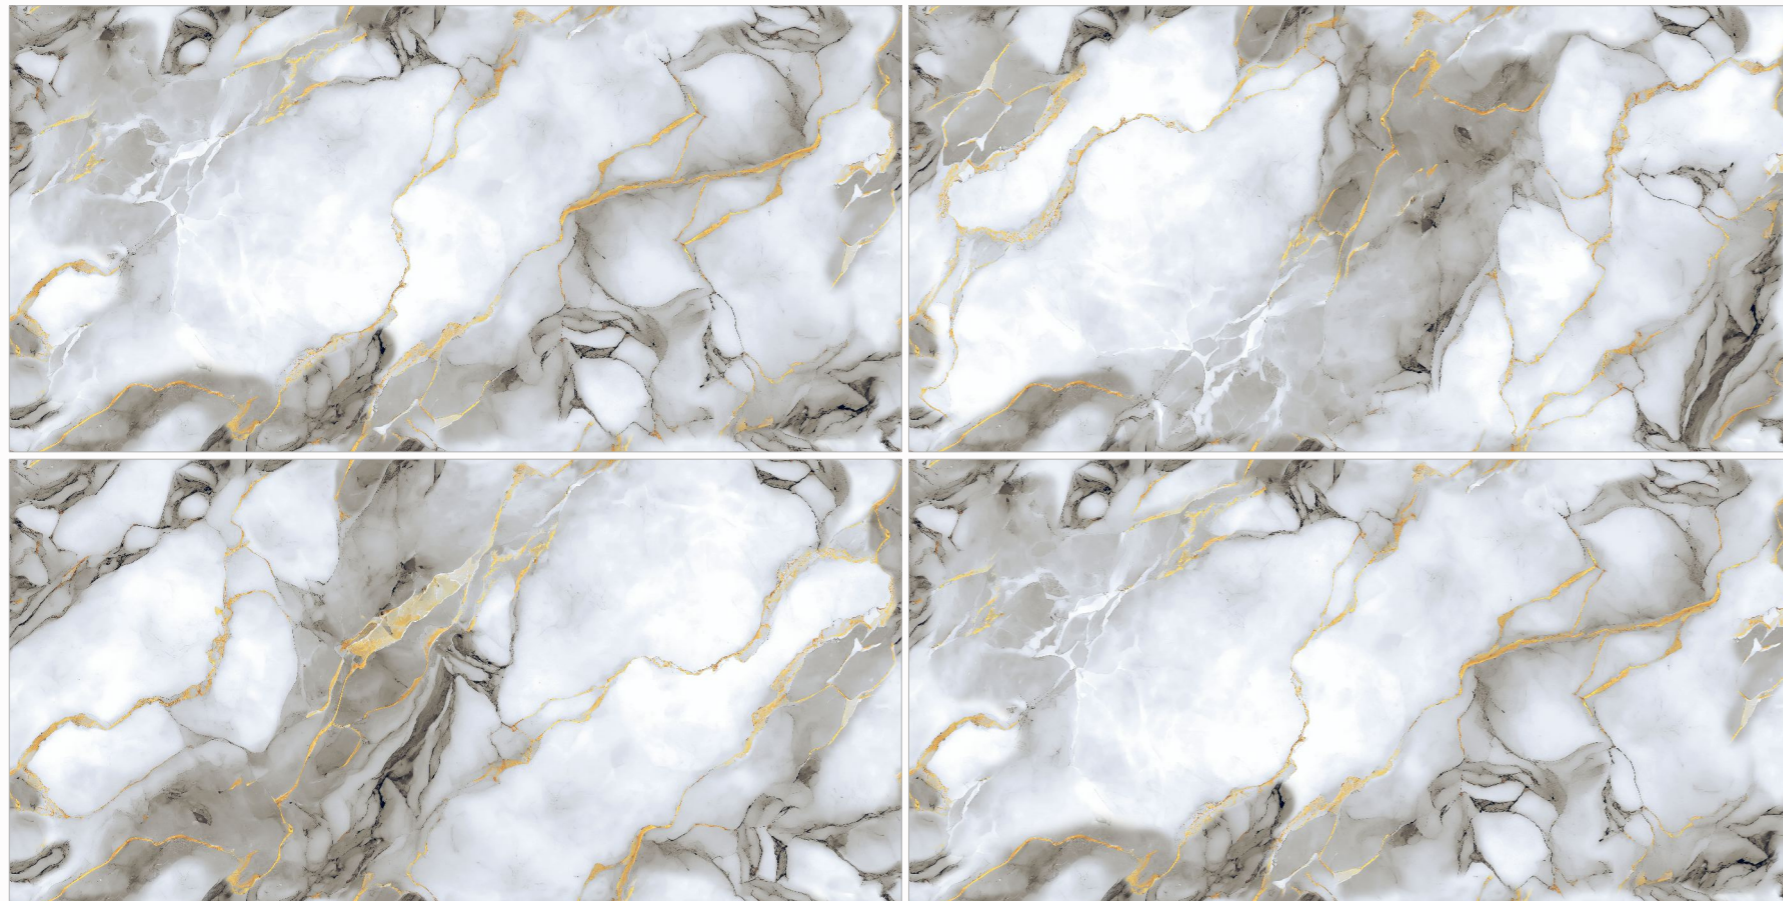

DESIGN NAME  
**BELO WHITE**

**BOOK MATCH** | **600X**  
FINISH | 1200MM

DESIGN NAME  
**ORIENT GOLD**

**BOOK MATCH** | **600X**  
FINISH | 1200MM

DESIGN NAME  
**ALTROZ CAMEL**

**GLOSSY ENDLESS** | **03** | **600X**  
FINISH | RANDOM | 1200MM