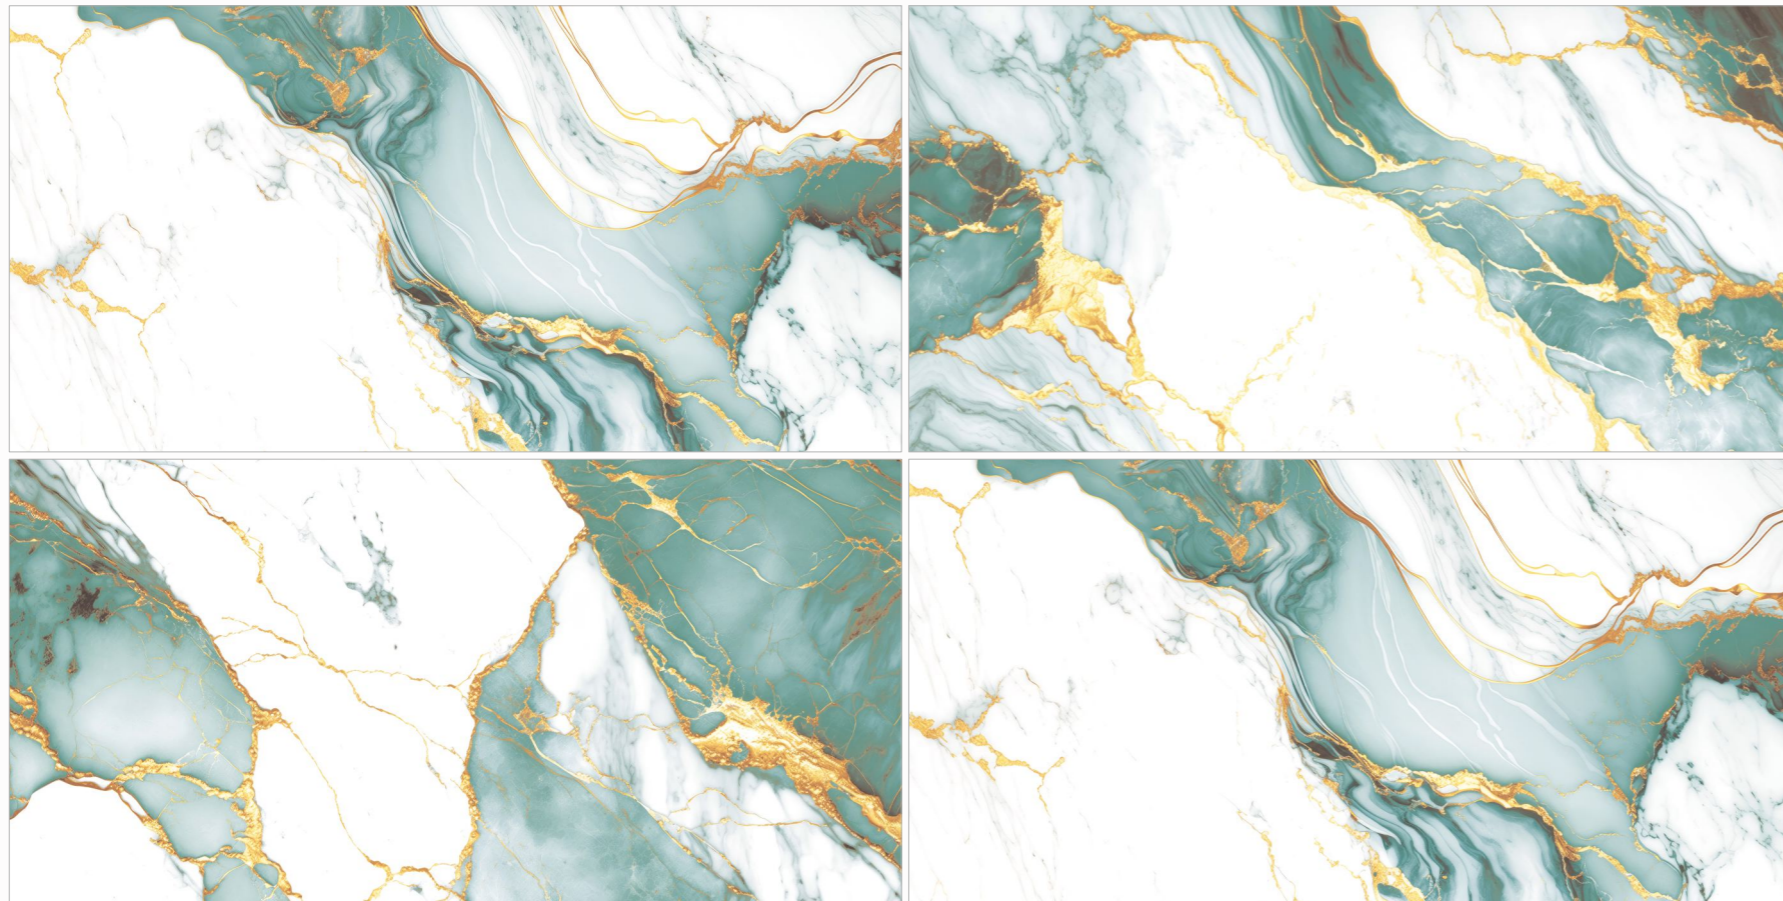

DESIGN NAME  
**VIBRENT BLUE**

**GLOSSY RANDOM** | **03** | **600X**  
FINISH | RANDOM | 1200MM

DESIGN NAME  
**VIBRENT GREEN**

**GLOSSY RANDOM** | **03** | **600X**  
FINISH | RANDOM | 1200MM

DESIGN NAME  
**WINDSOR GREY**