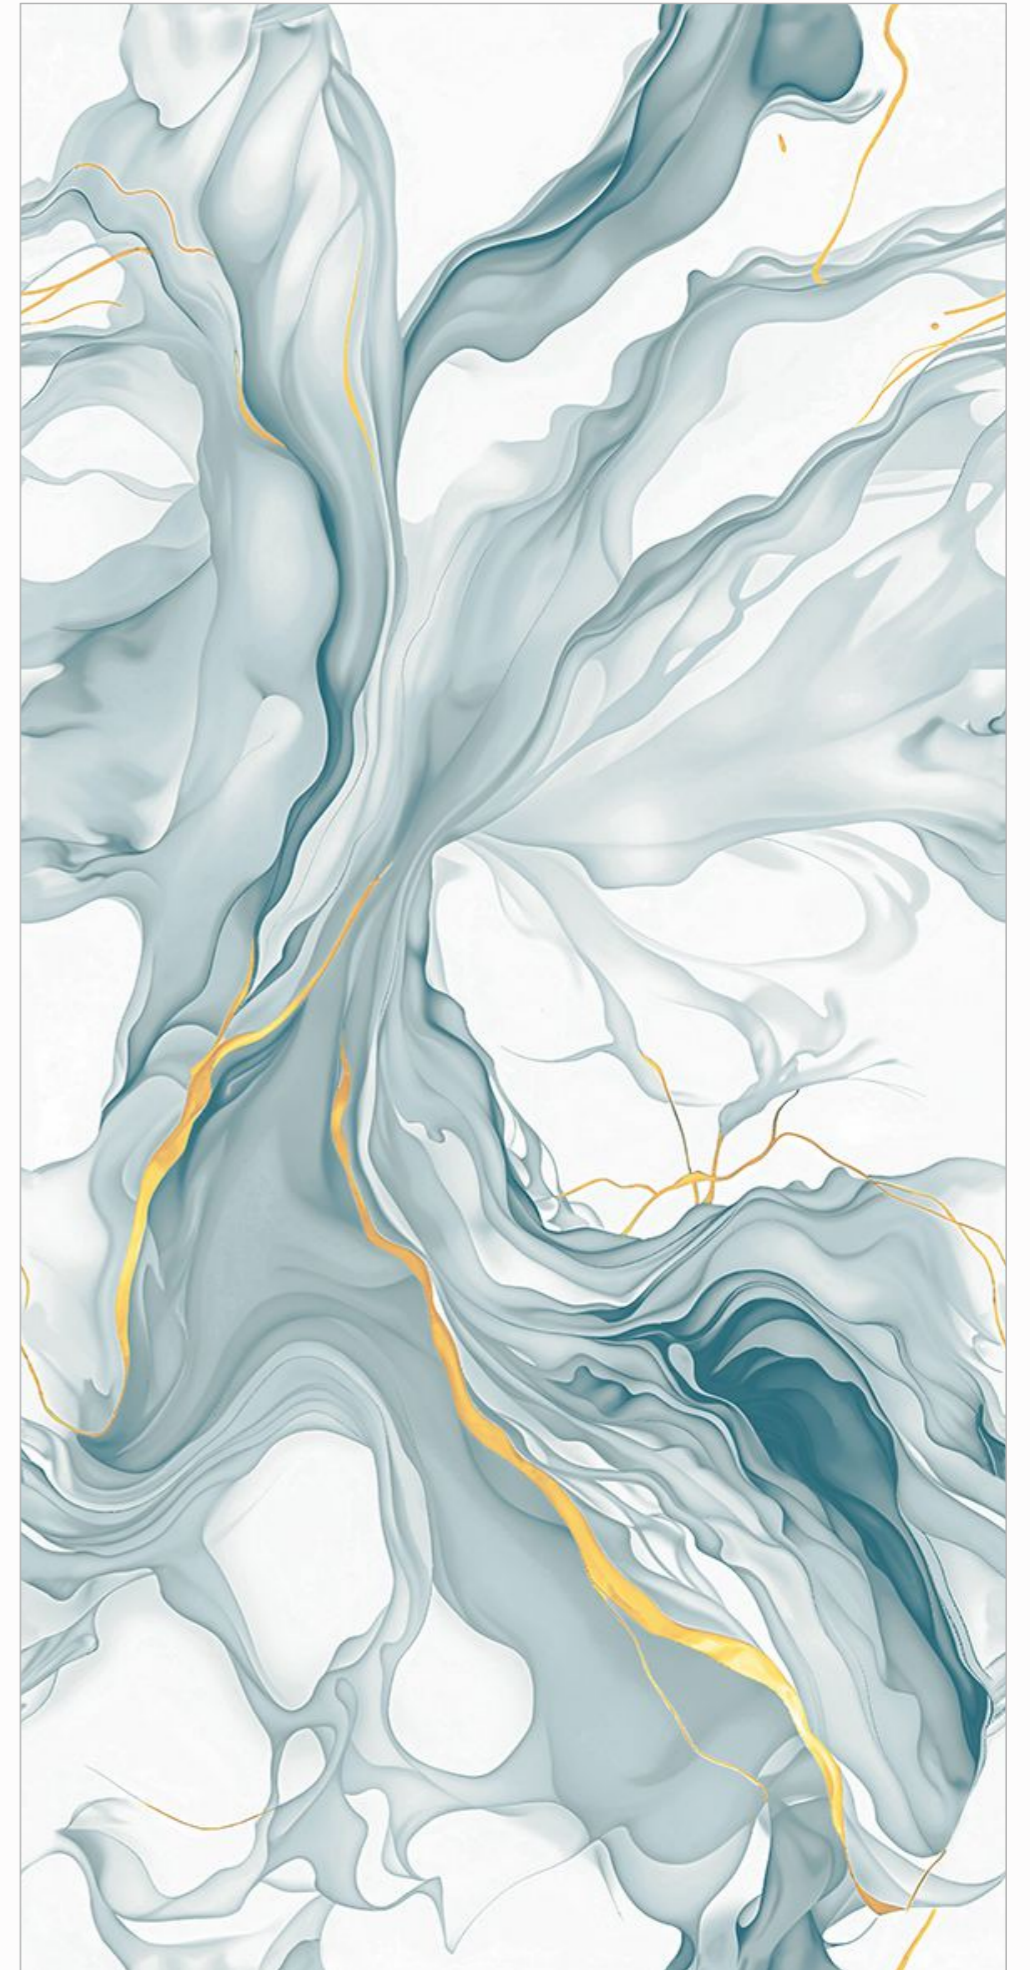

DESIGN NAME  
**HOWLITE GREEN**

**GLOSSY ENDLESS** | **04** | **600X**  
FINISH | RANDOM | 1200MM

DESIGN NAME

**HURRICANE AQUA**

**GLOSSY ENDLESS**  
FINISH

**04**  
RANDOM

**600X**  
1200MM

DESIGN NAME  
**HURRICANE BLUE**