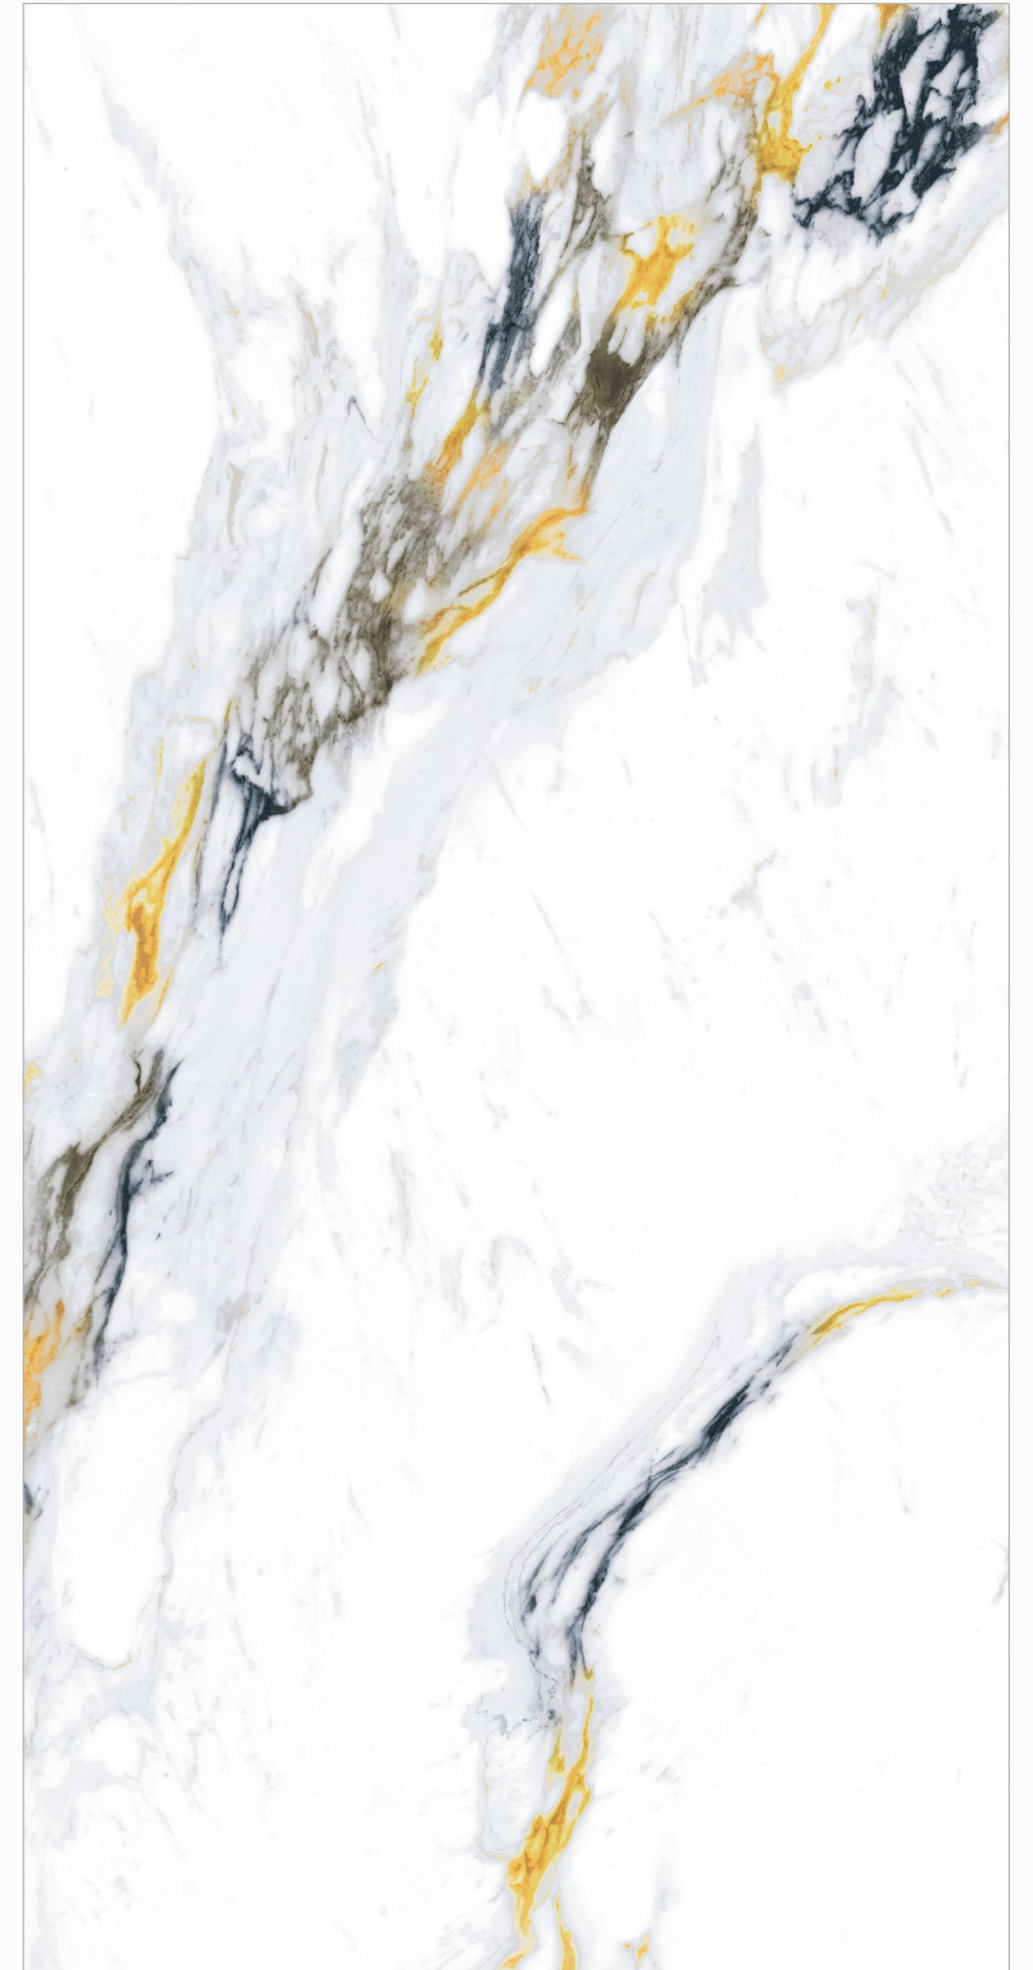

DESIGN NAME
SPEZIO

GLOSSY RANDOM | **04** | **600X**
FINISH | RANDOM | 1200MM