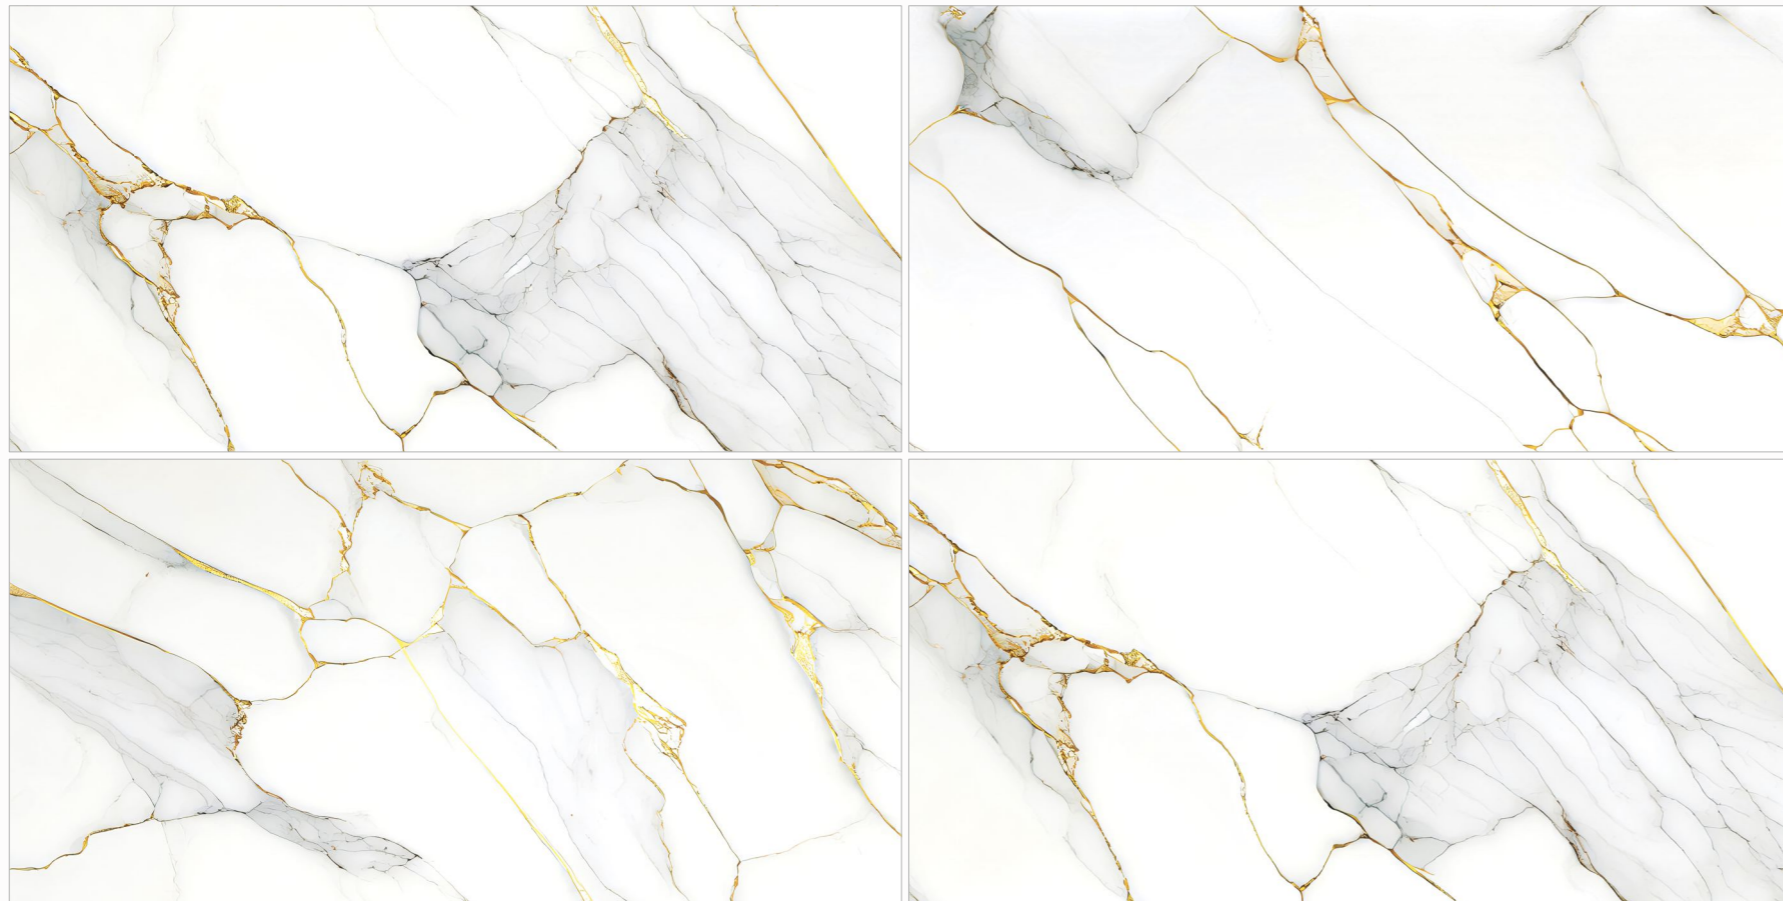

DESIGN NAME
PAXOS GOLD

GLOSSY RANDOM | **04** | **600X**
FINISH | RANDOM | 1200MM