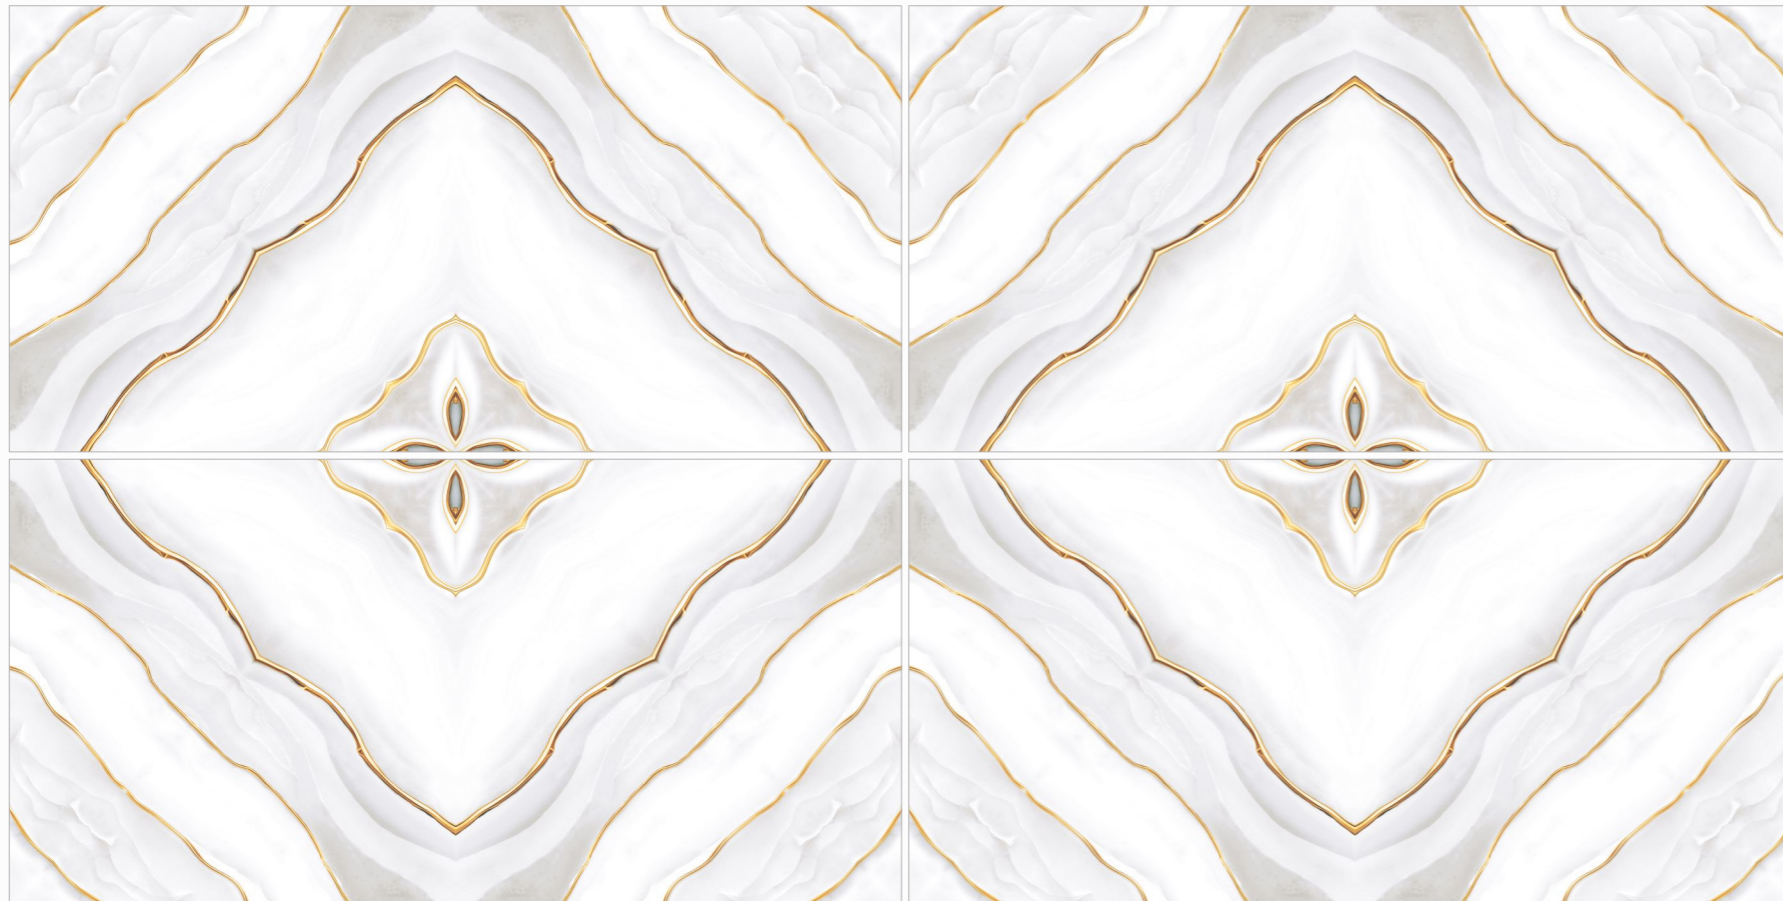

DESIGN NAME  
**RANGOLI-01**

**BOOK MATCH** | **600X**  
FINISH | 1200MM

DESIGN NAME  
**RANGOLI-02**

**BOOK MATCH** | **600X**  
FINISH | 1200MM

DESIGN NAME  
**RANGOLI-03**

**BOOK MATCH** | **600X**  
FINISH | 1200MM