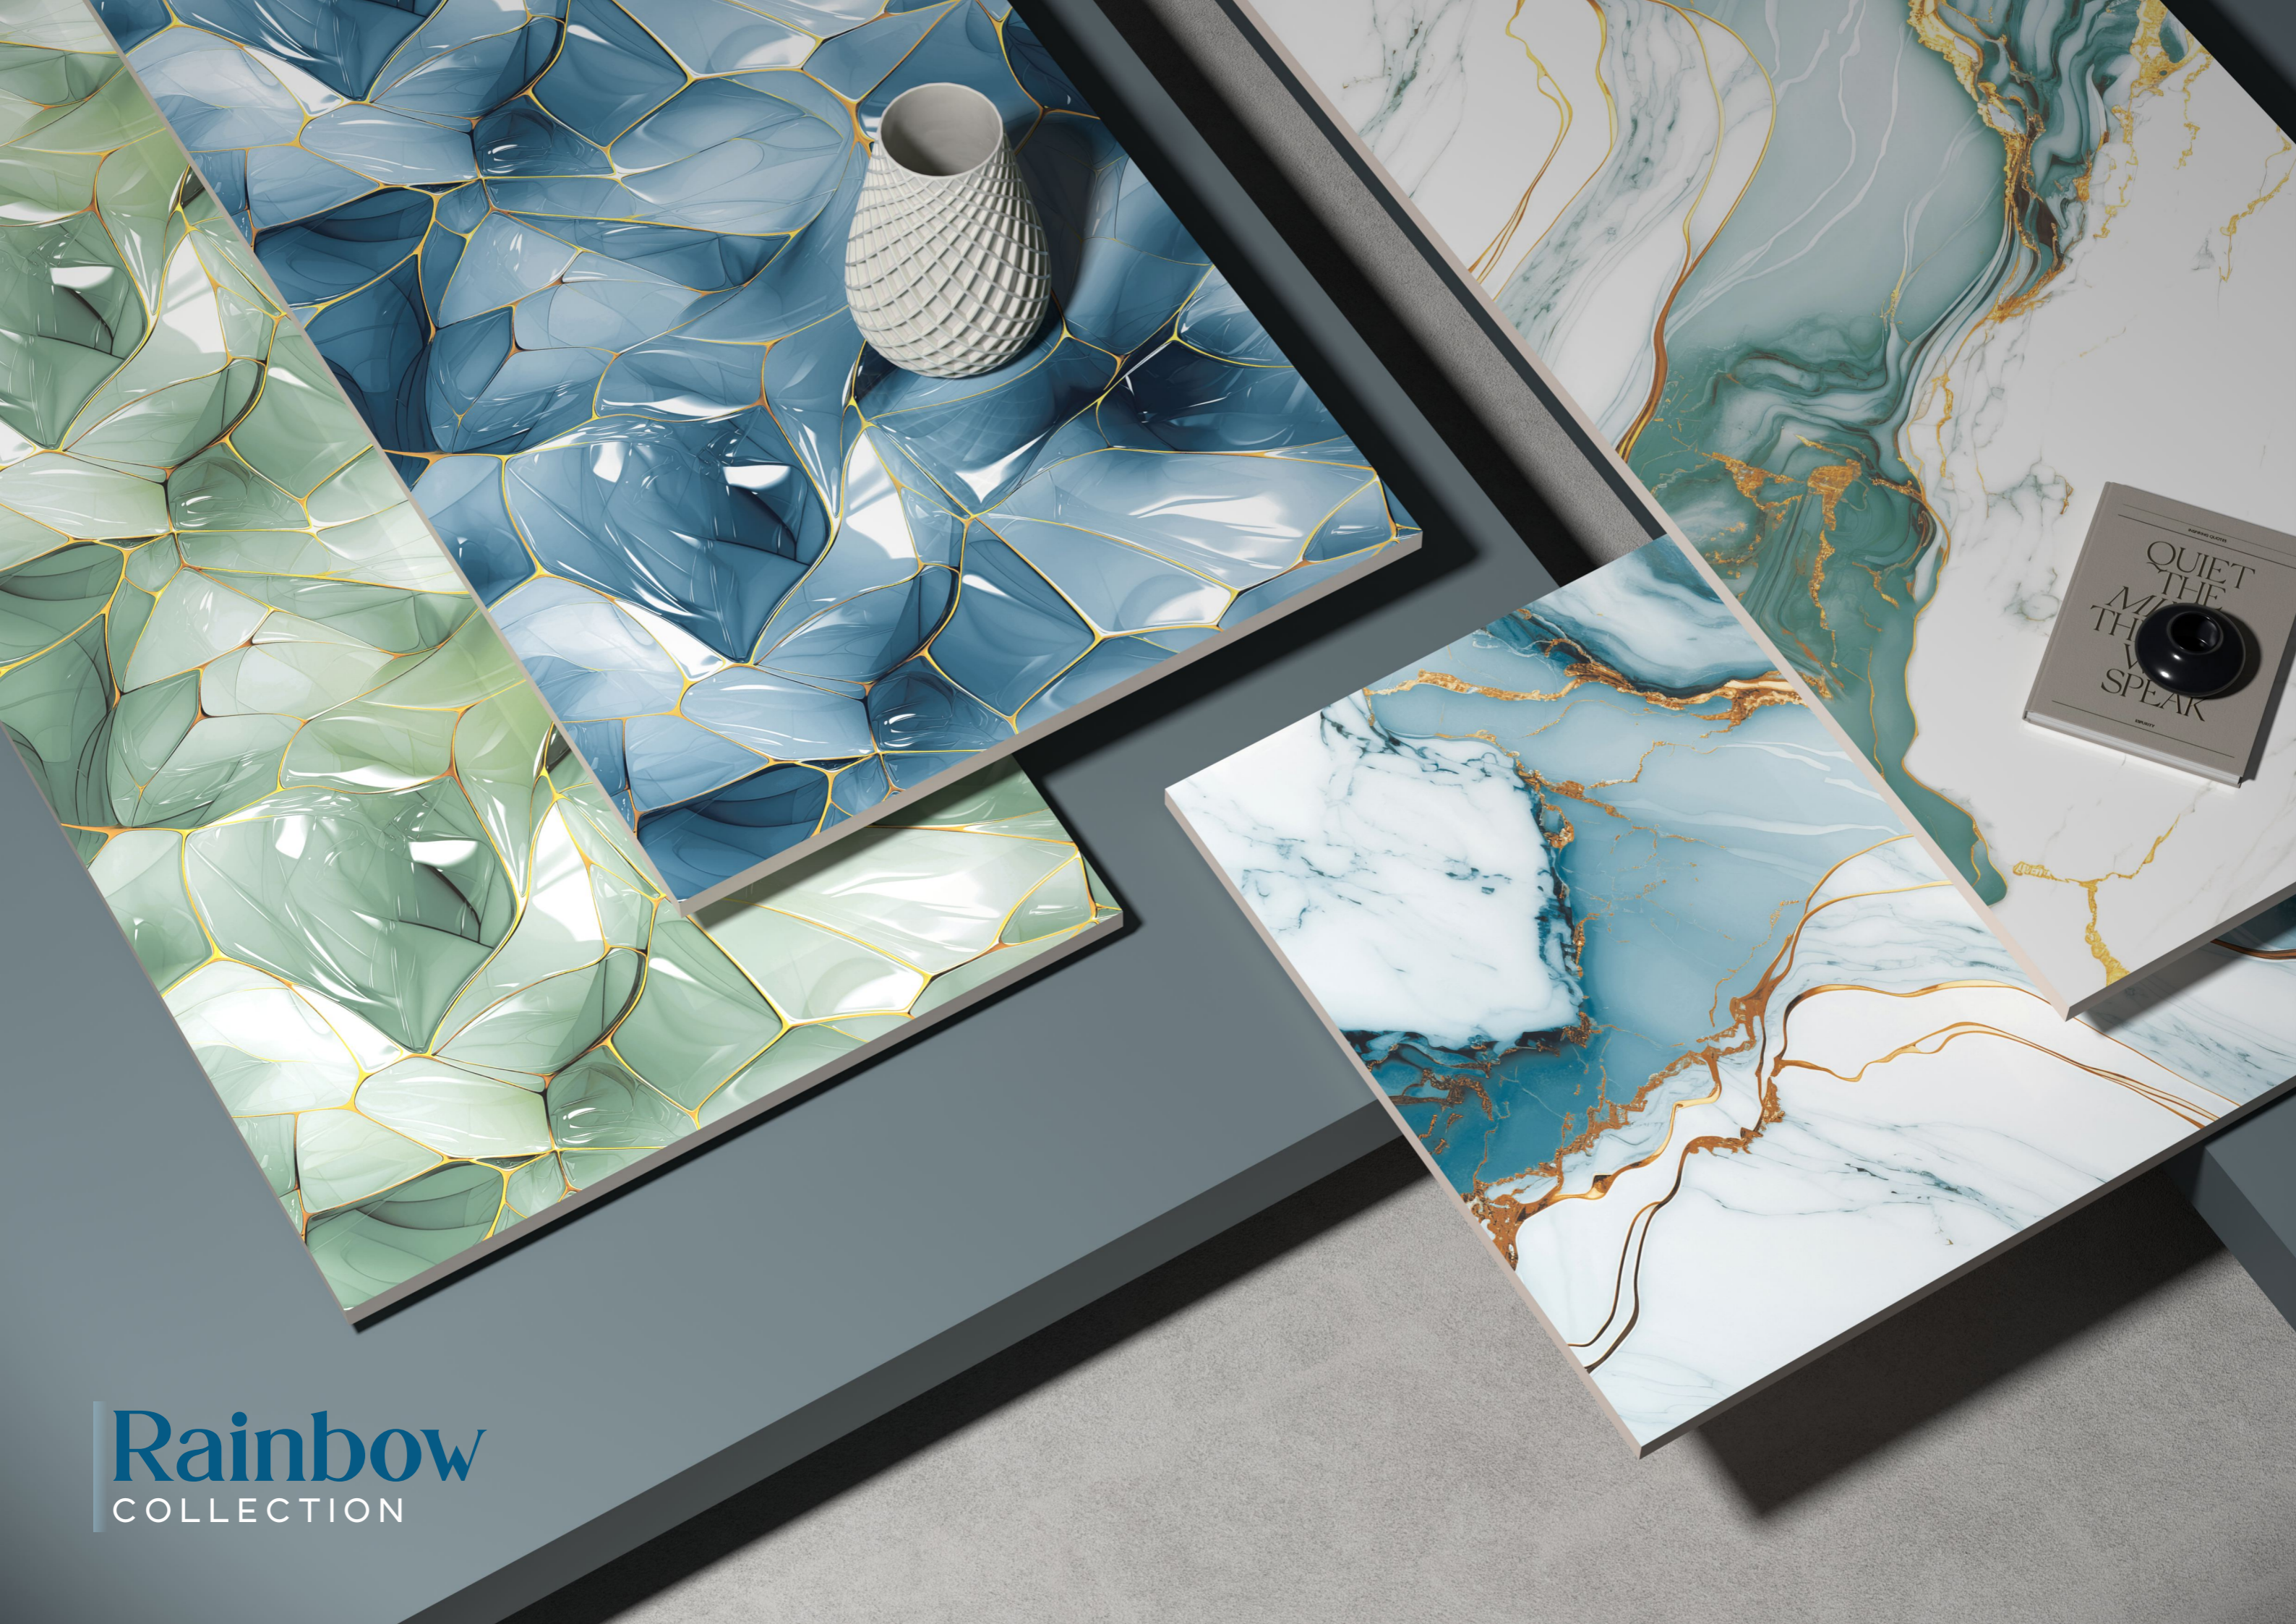

Scratch Resistance

Rainbow
COLLECTION