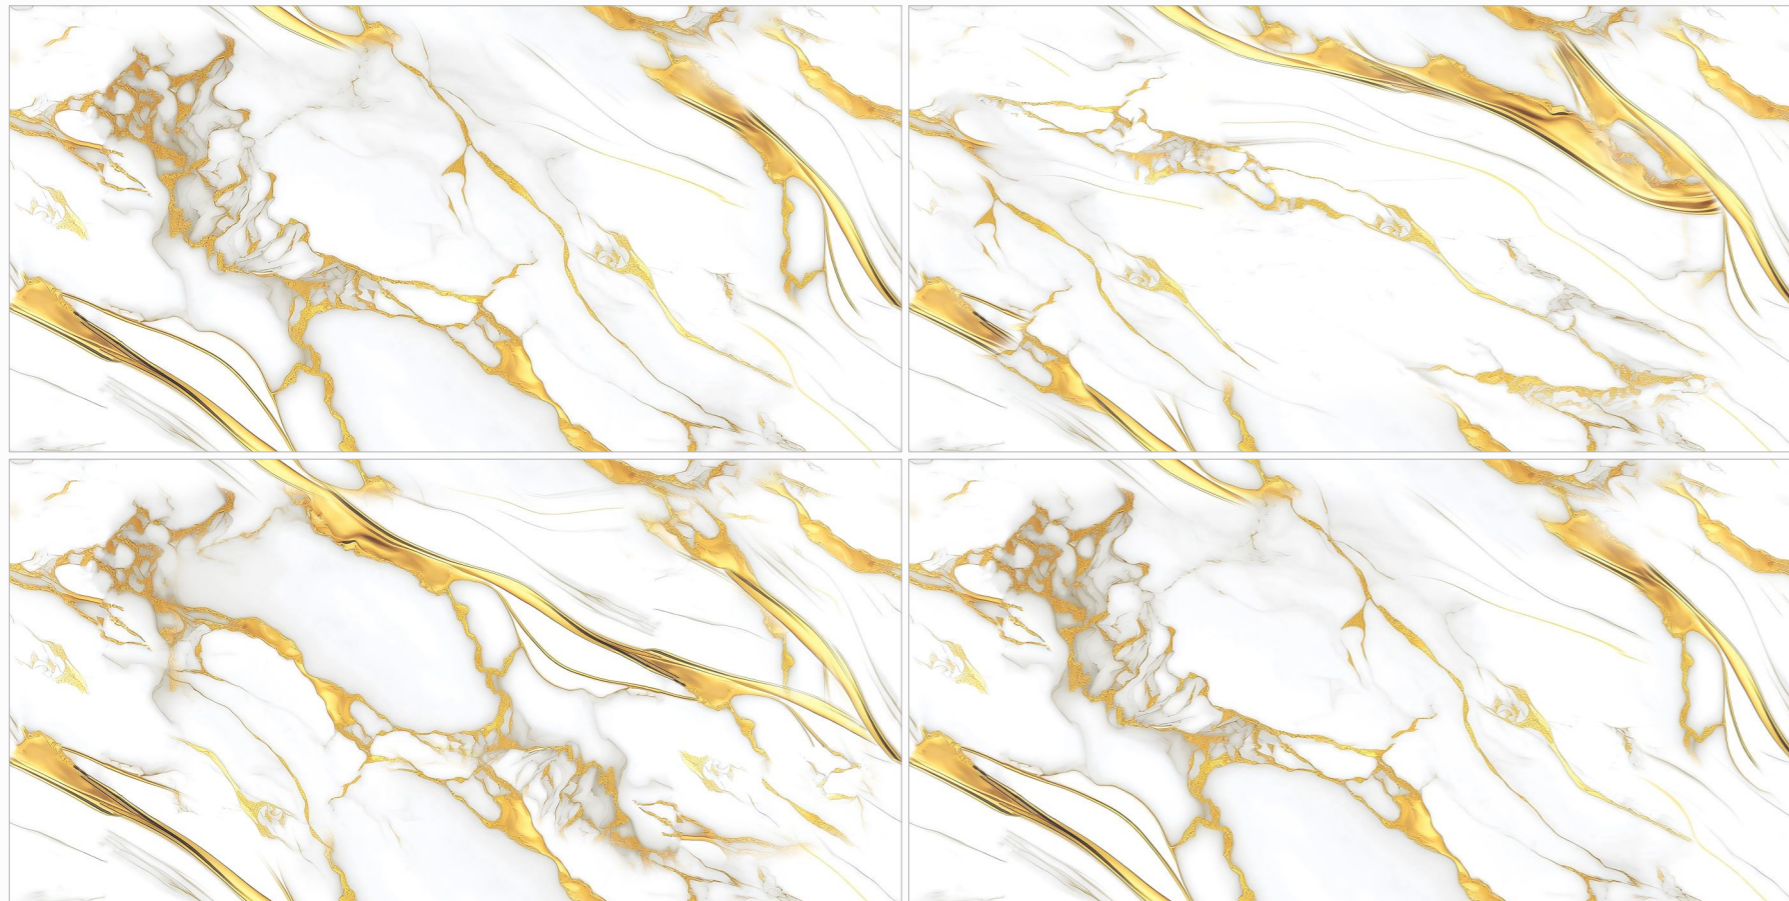

DESIGN NAME
ALPINE GOLD

GLOSSY ENDLESS | **03** | **600X**
FINISH | RANDOM | 1200MM