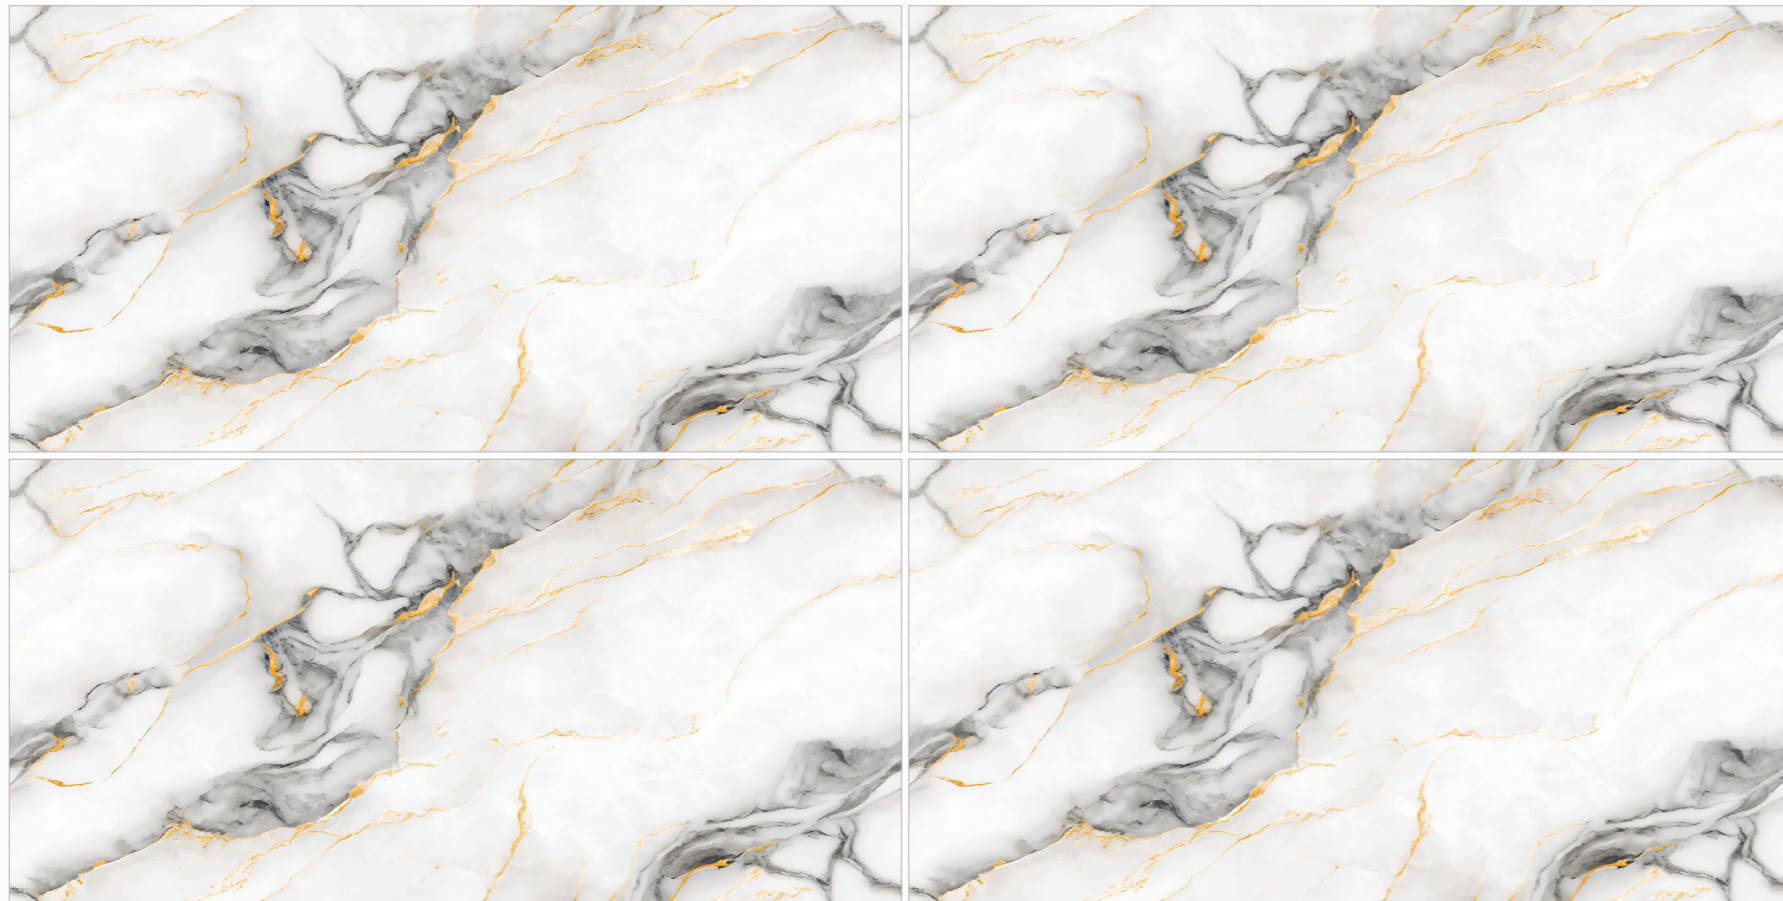

DESIGN NAME
ROFF GOLD

GLOSSY ENDLESS | **600X**
FINISH | 1200MM