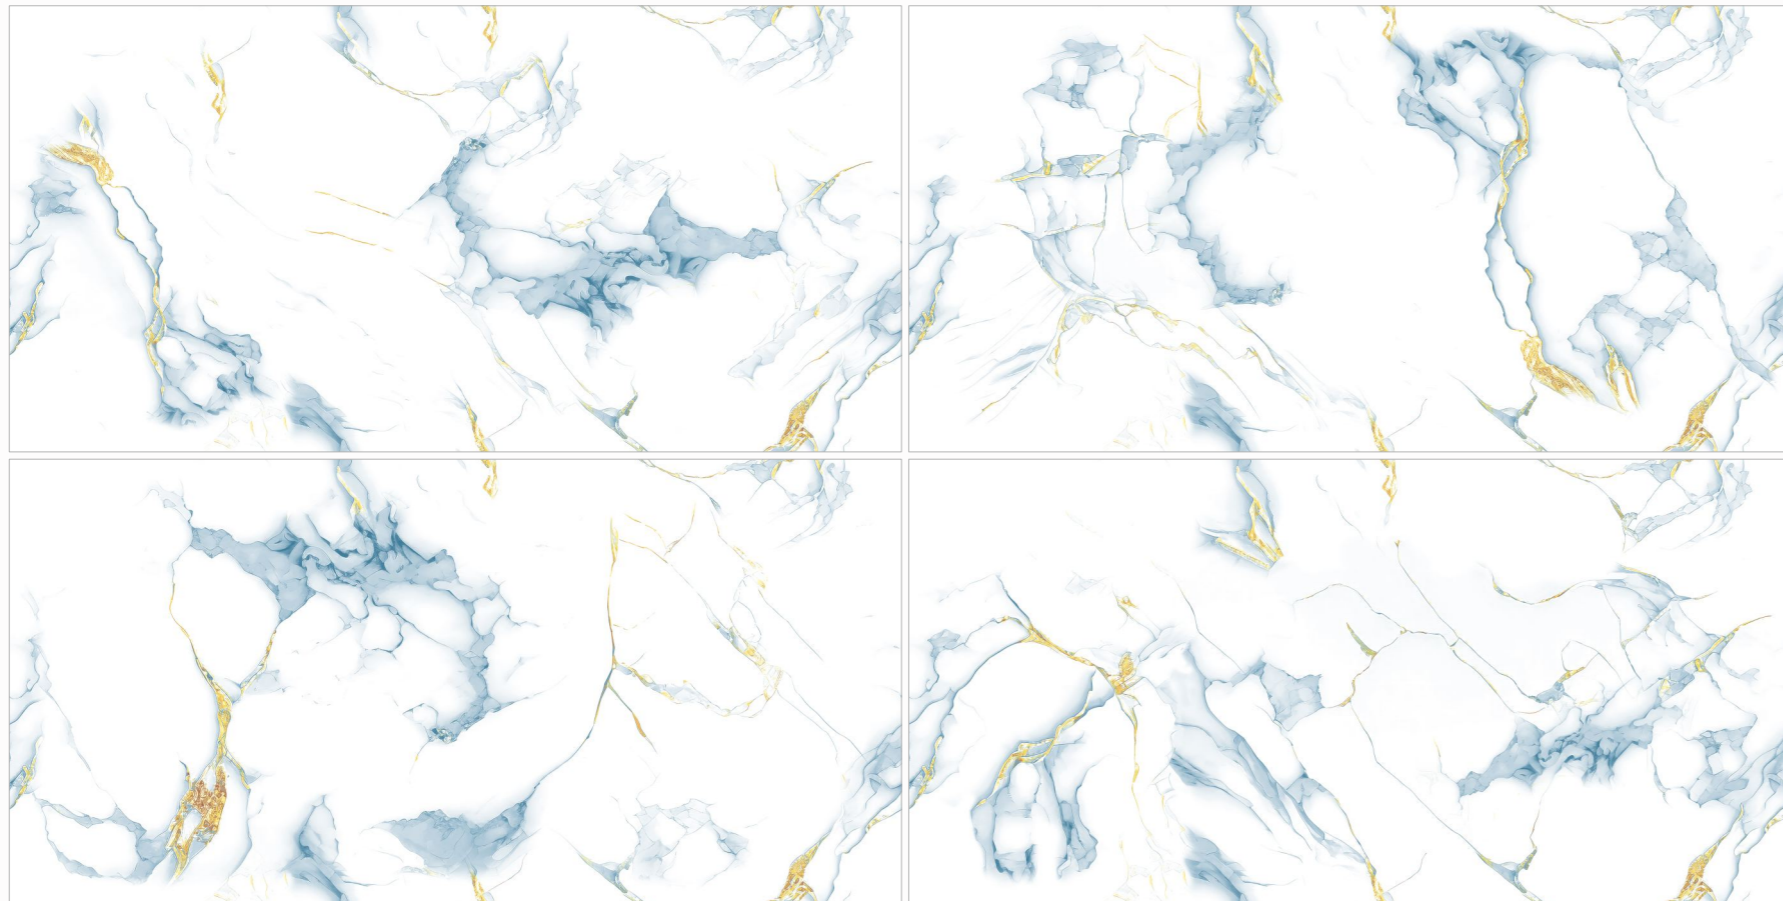

DESIGN NAME  
**SILK GREY**

**BOOK MATCH** | **600X**  
FINISH | 1200MM

DESIGN NAME  
**ALPINE GOLD**

**GLOSSY ENDLESS** | **03** | **600X**  
FINISH | RANDOM | 1200MM

DESIGN NAME  
**ARCTIC AQUA**

**GLOSSY ENDLESS** | **04** | **600X**  
FINISH | RANDOM | 1200MM