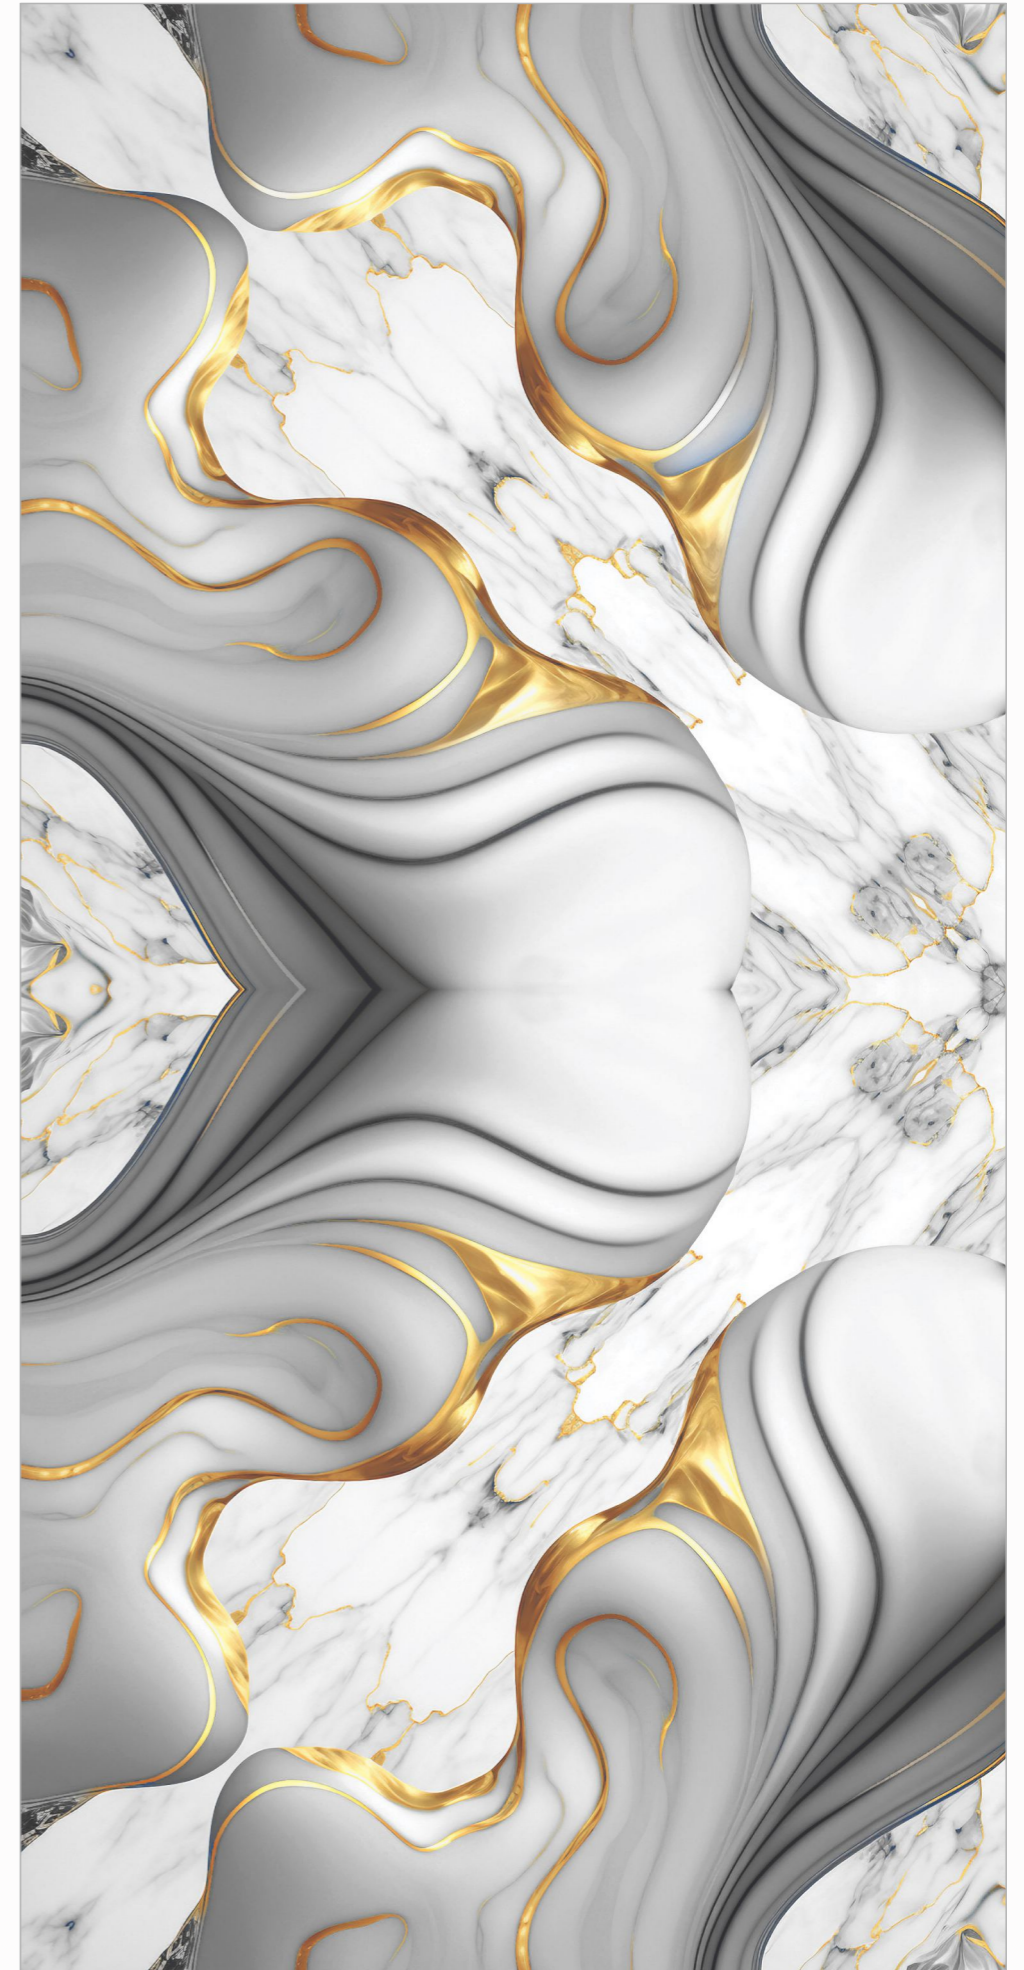

DESIGN NAME
SILK GREY

BOOK MATCH | **600X**
FINISH | 1200MM