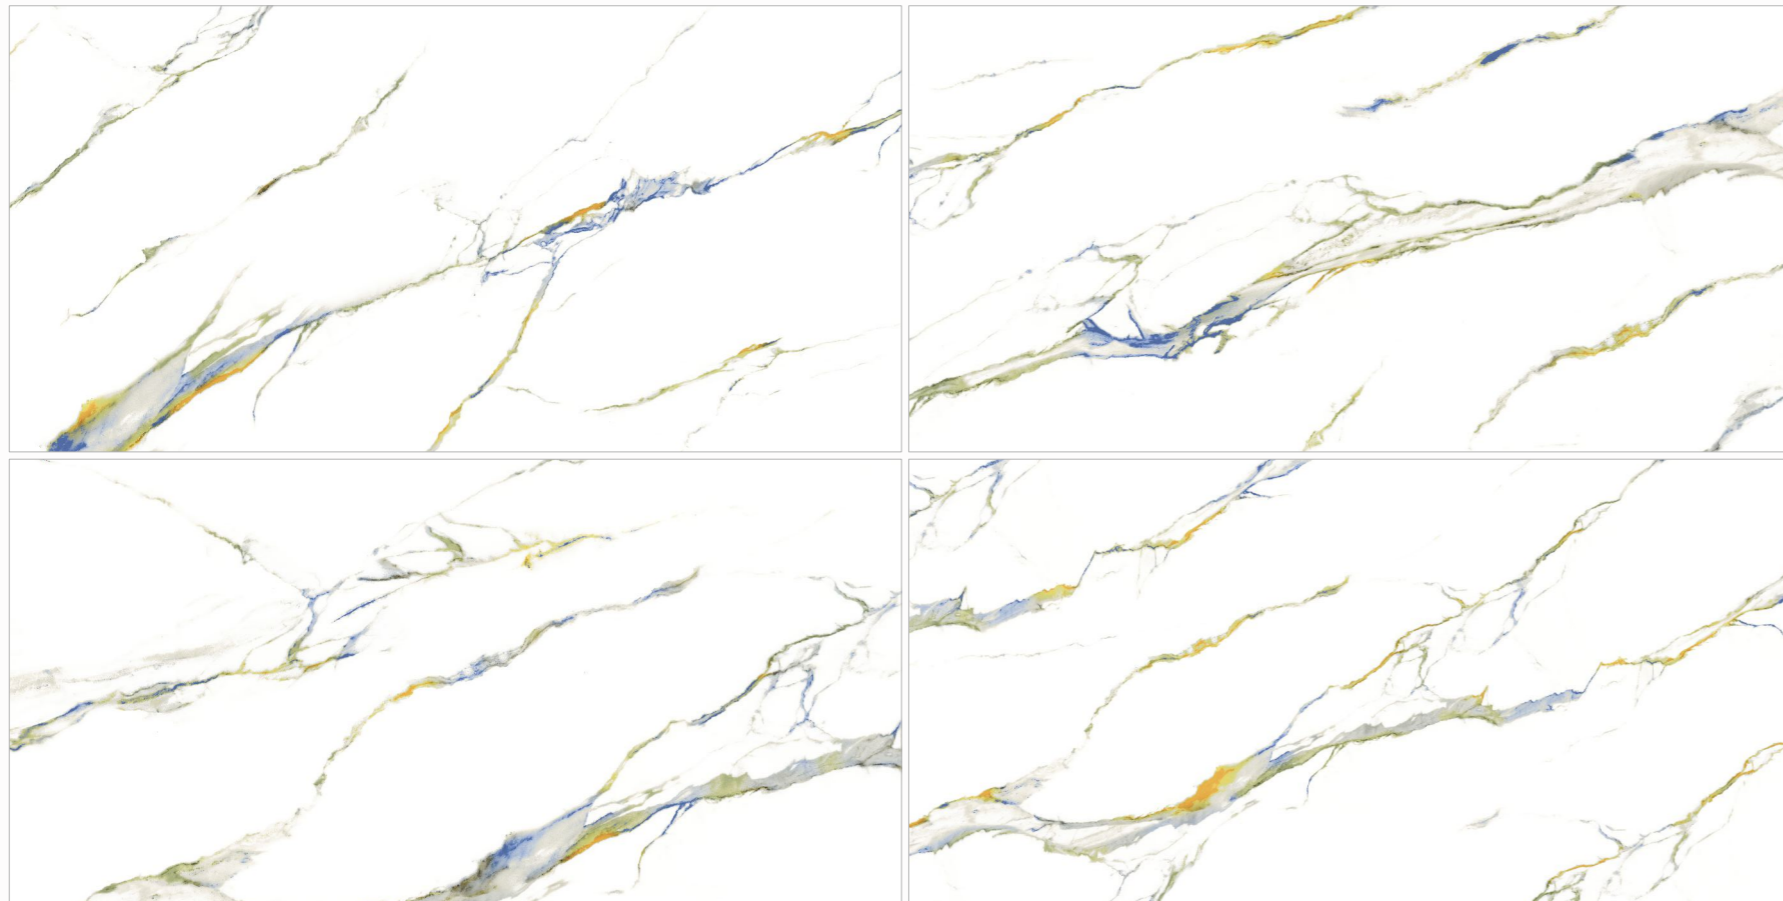

DESIGN NAME
IMPACT

GLOSSY ENDLESS | **04** | **600X**
FINISH | RANDOM | 1200MM