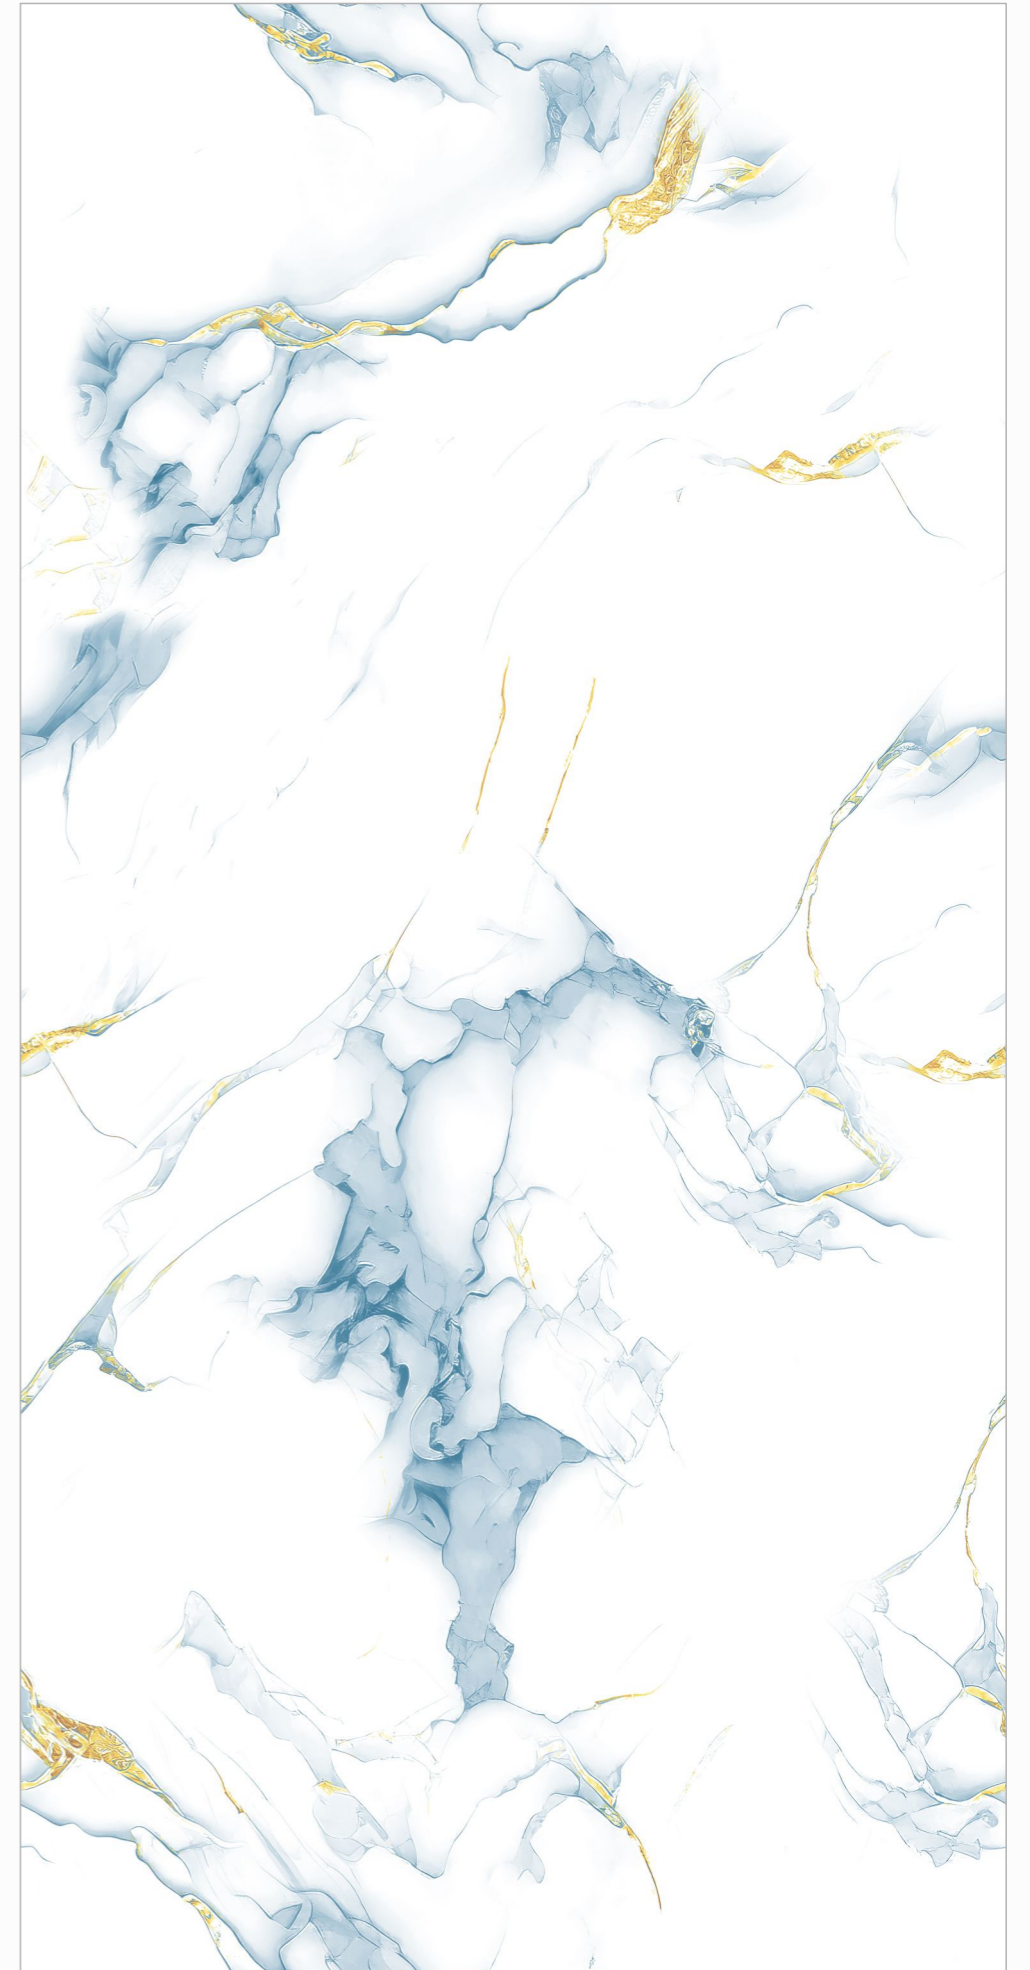

DESIGN NAME
ARCTIC AQUA

GLOSSY ENDLESS | **04** | **600X**
FINISH | RANDOM | 1200MM